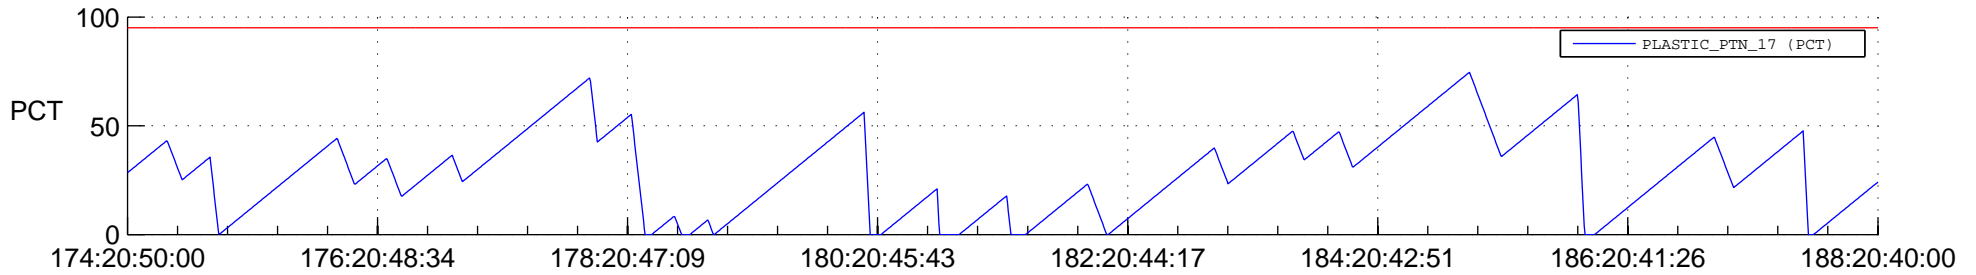

STEREO AHEAD SSR PCT Full Prediction

SWAVES_Percent_Full_Prediction

IMPACT_Percent_Full_Prediction

PLASTIC_Percent_Full_Prediction

Spacecraft_DownLink_Rate

Ground Time (2013:174:20:50:00.000 -2013:188:20:40:00.000)