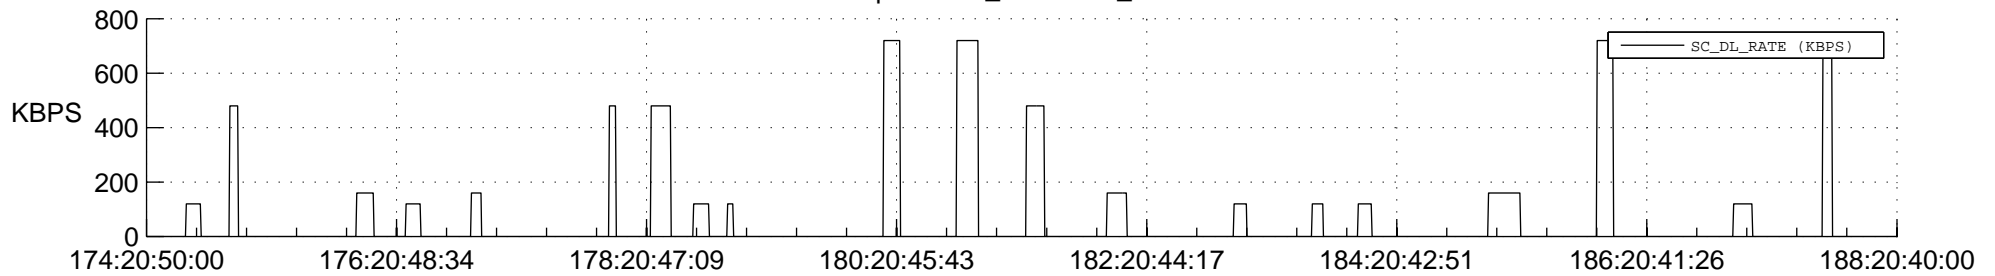

STEREO AHEAD SSR PCT Full Prediction

SWAVES_Percent_Full_Prediction

IMPACT_Percent_Full_Prediction

PLASTIC_Percent_Full_Prediction

Spacecraft_DownLink_Rate

Ground Time (2013:174:20:50:00.000 -2013:188:20:40:00.000)