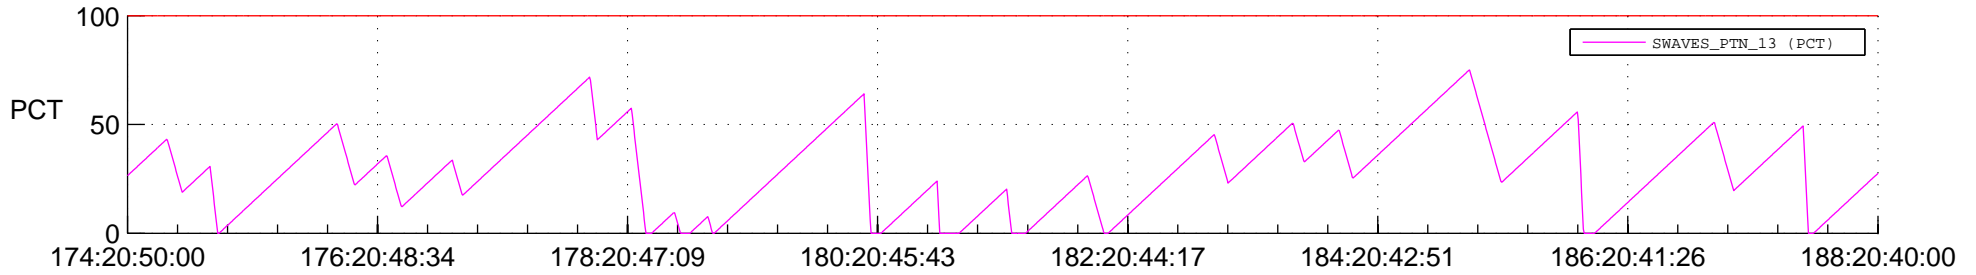

STEREO AHEAD SSR PCT Full Prediction

SWAVES_Percent_Full_Prediction

IMPACT_Percent_Full_Prediction

PLASTIC_Percent_Full_Prediction

Spacecraft_DownLink_Rate

Ground Time (2013:174:20:50:00.000 -2013:188:20:40:00.000)