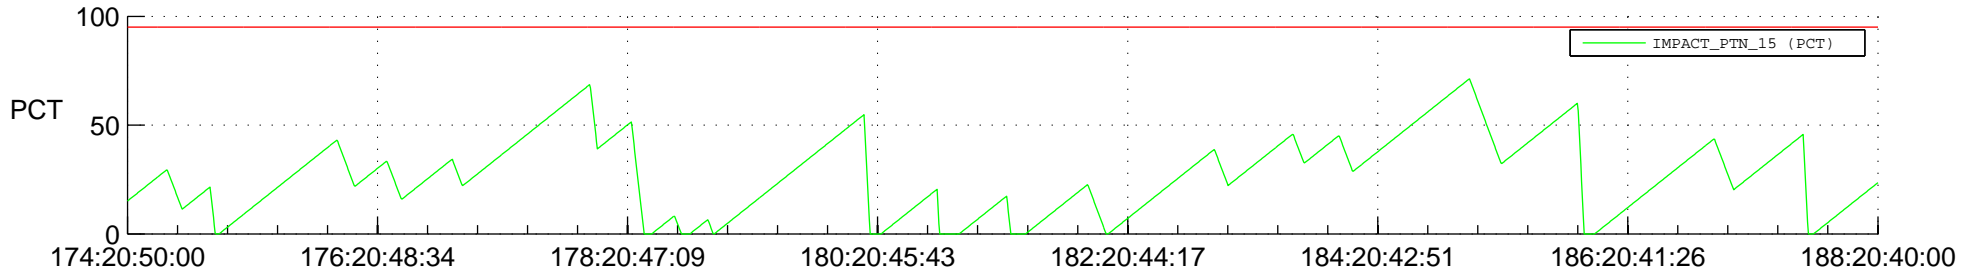

STEREO AHEAD SSR PCT Full Prediction

SWAVES_Percent_Full_Prediction

IMPACT_Percent_Full_Prediction

PLASTIC_Percent_Full_Prediction

Spacecraft_DownLink_Rate

Ground Time (2013:174:20:50:00.000 -2013:188:20:40:00.000)