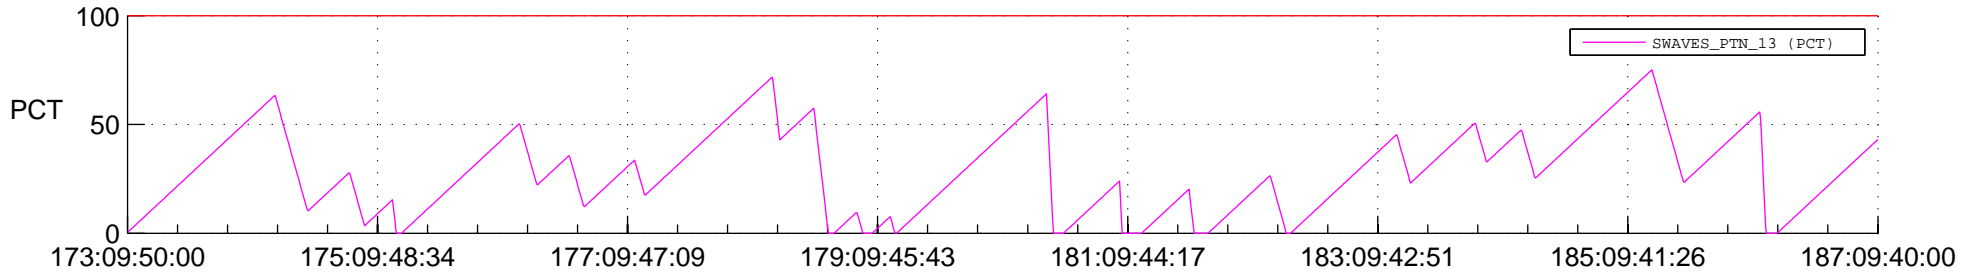

STEREO AHEAD SSR PCT Full Prediction

SWAVES_Percent_Full_Prediction

IMPACT_Percent_Full_Prediction

PLASTIC_Percent_Full_Prediction

Spacecraft_DownLink_Rate

Ground Time (2013:173:09:50:00.000 -2013:187:09:40:00.000)