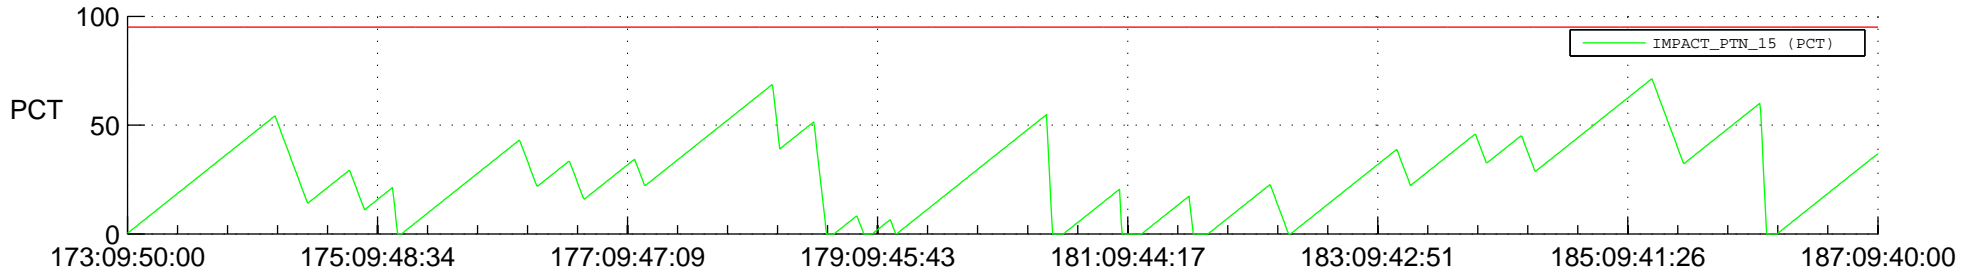

STEREO AHEAD SSR PCT Full Prediction

SWAVES_Percent_Full_Prediction

IMPACT_Percent_Full_Prediction

PLASTIC_Percent_Full_Prediction

Spacecraft_DownLink_Rate

Ground Time (2013:173:09:50:00.000 -2013:187:09:40:00.000)