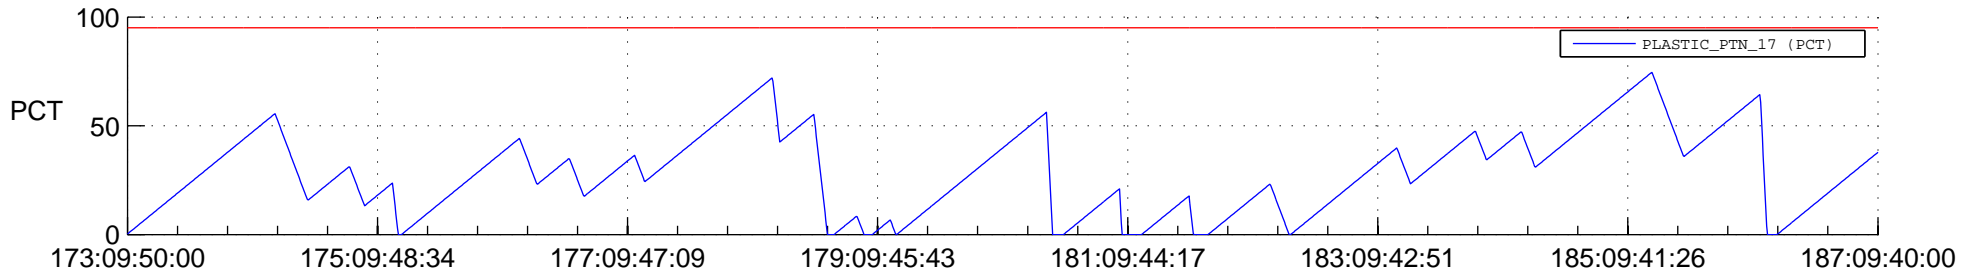

STEREO AHEAD SSR PCT Full Prediction

SWAVES_Percent_Full_Prediction

IMPACT_Percent_Full_Prediction

PLASTIC_Percent_Full_Prediction

Spacecraft_DownLink_Rate

Ground Time (2013:173:09:50:00.000 -2013:187:09:40:00.000)