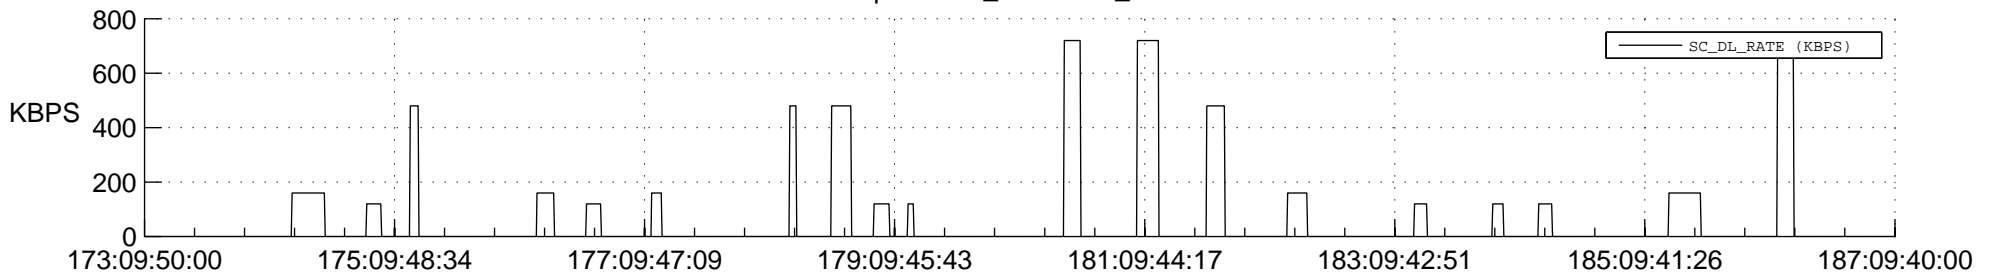

STEREO AHEAD SSR PCT Full Prediction

SWAVES_Percent_Full_Prediction

IMPACT_Percent_Full_Prediction

PLASTIC_Percent_Full_Prediction

Spacecraft_DownLink_Rate

Ground Time (2013:173:09:50:00.000 -2013:187:09:40:00.000)