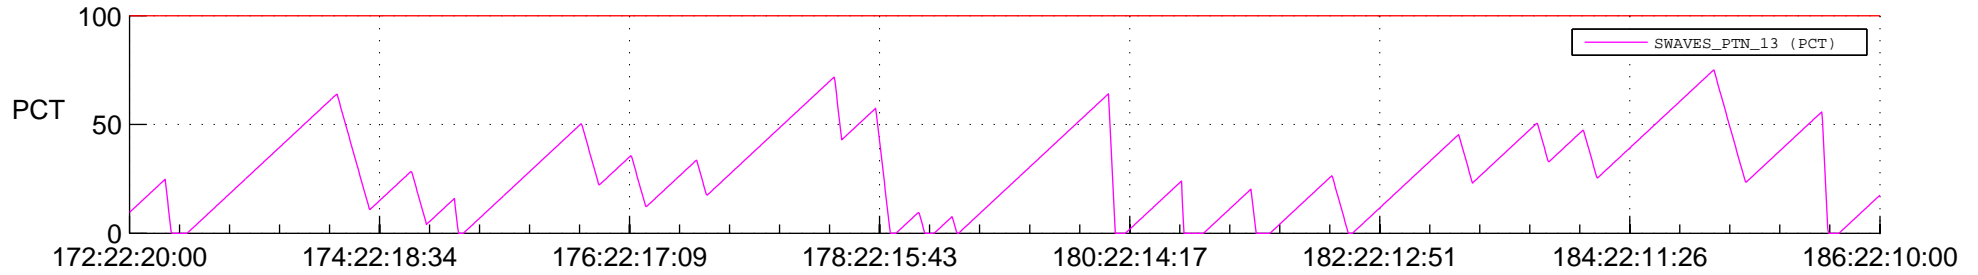

STEREO AHEAD SSR PCT Full Prediction

SWAVES_Percent_Full_Prediction

IMPACT_Percent_Full_Prediction

PLASTIC_Percent_Full_Prediction

Spacecraft_DownLink_Rate

Ground Time (2013:172:22:20:00.000 -2013:186:22:10:00.000)