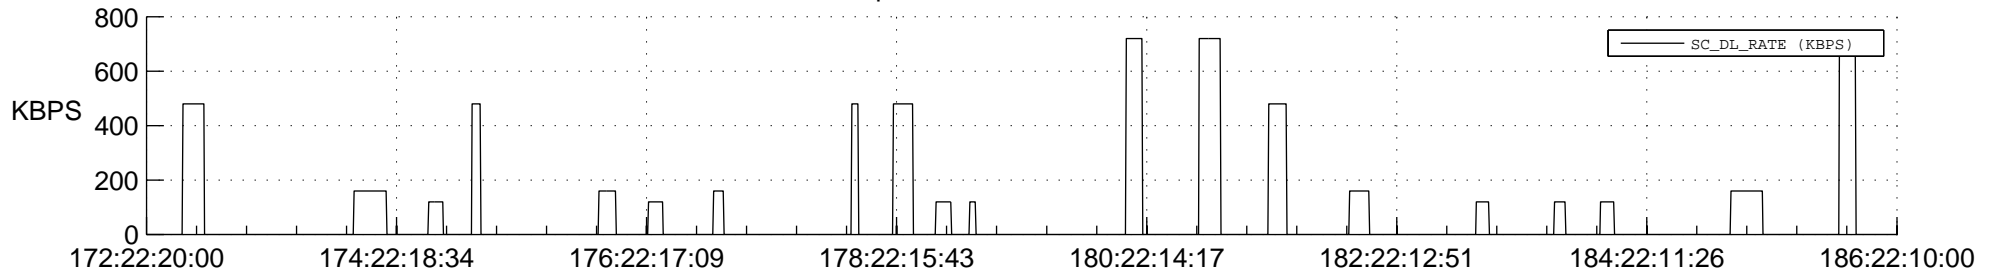

STEREO AHEAD SSR PCT Full Prediction

SWAVES_Percent_Full_Prediction

IMPACT_Percent_Full_Prediction

PLASTIC_Percent_Full_Prediction

Spacecraft_DownLink_Rate

Ground Time (2013:172:22:20:00.000 -2013:186:22:10:00.000)