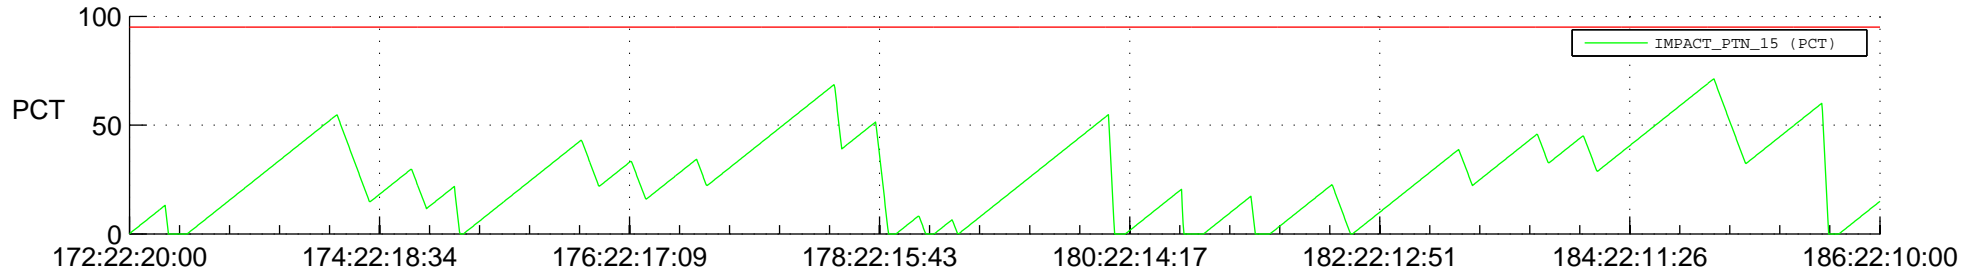

STEREO AHEAD SSR PCT Full Prediction

SWAVES_Percent_Full_Prediction

IMPACT_Percent_Full_Prediction

PLASTIC_Percent_Full_Prediction

Spacecraft_DownLink_Rate

Ground Time (2013:172:22:20:00.000 -2013:186:22:10:00.000)