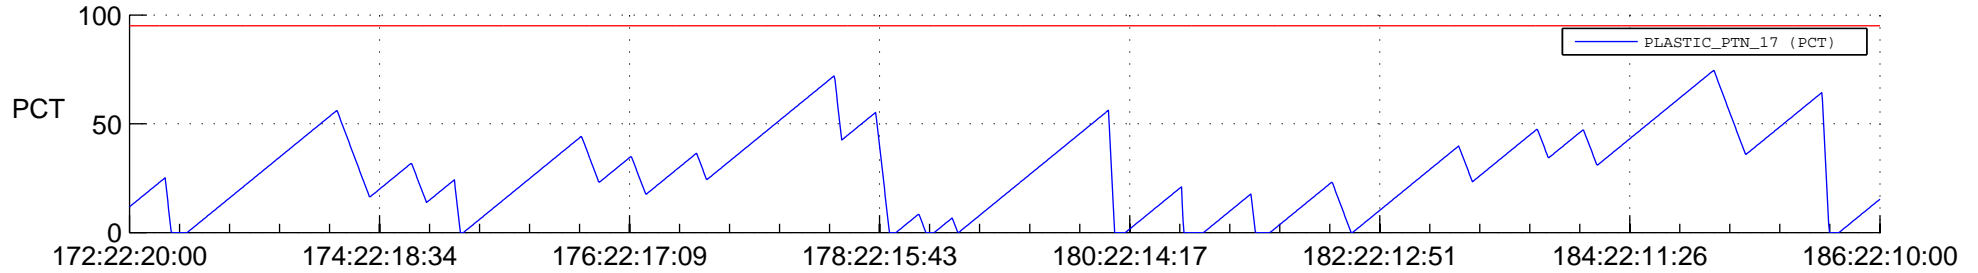

STEREO AHEAD SSR PCT Full Prediction

SWAVES_Percent_Full_Prediction

IMPACT_Percent_Full_Prediction

PLASTIC_Percent_Full_Prediction

Spacecraft_DownLink_Rate

Ground Time (2013:172:22:20:00.000 -2013:186:22:10:00.000)