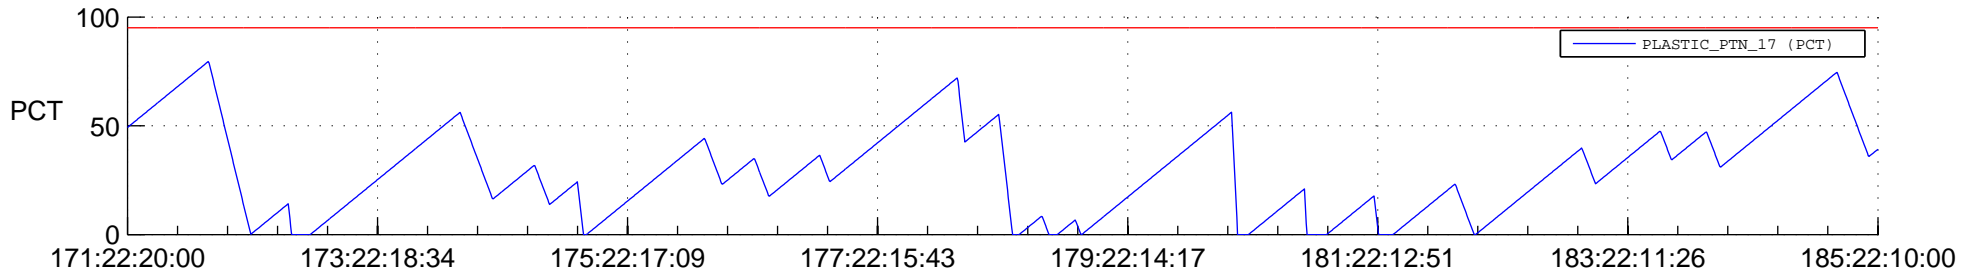

STEREO AHEAD SSR PCT Full Prediction

SWAVES_Percent_Full_Prediction

IMPACT_Percent_Full_Prediction

PLASTIC_Percent_Full_Prediction

Spacecraft_DownLink_Rate