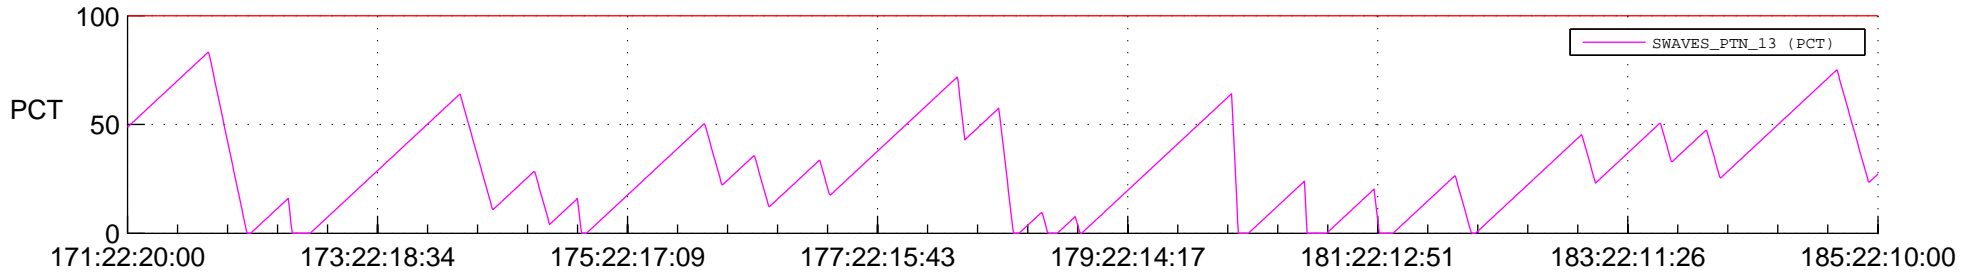

STEREO AHEAD SSR PCT Full Prediction

SWAVES_Percent_Full_Prediction

IMPACT_Percent_Full_Prediction

PLASTIC_Percent_Full_Prediction

Spacecraft_DownLink_Rate