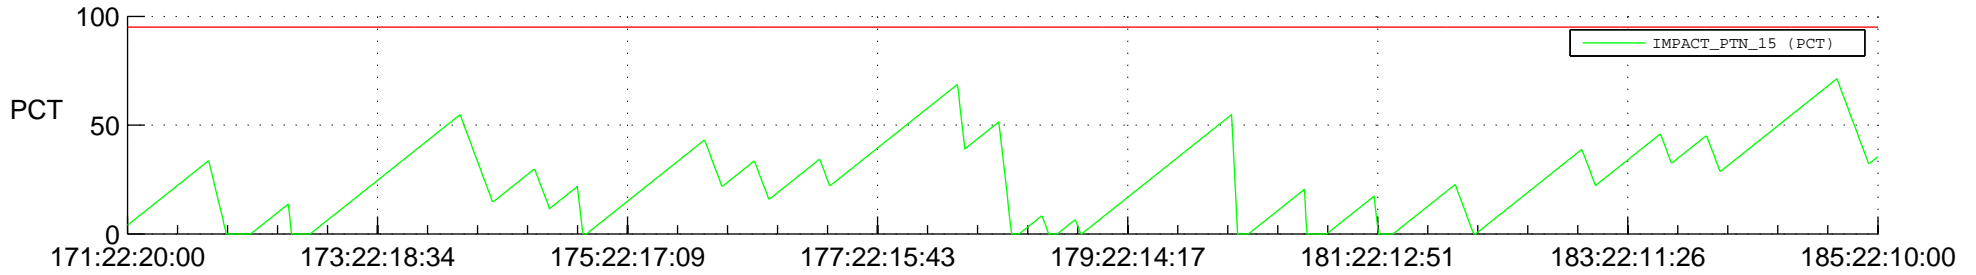

STEREO AHEAD SSR PCT Full Prediction

SWAVES_Percent_Full_Prediction

IMPACT_Percent_Full_Prediction

PLASTIC_Percent_Full_Prediction

Spacecraft_DownLink_Rate