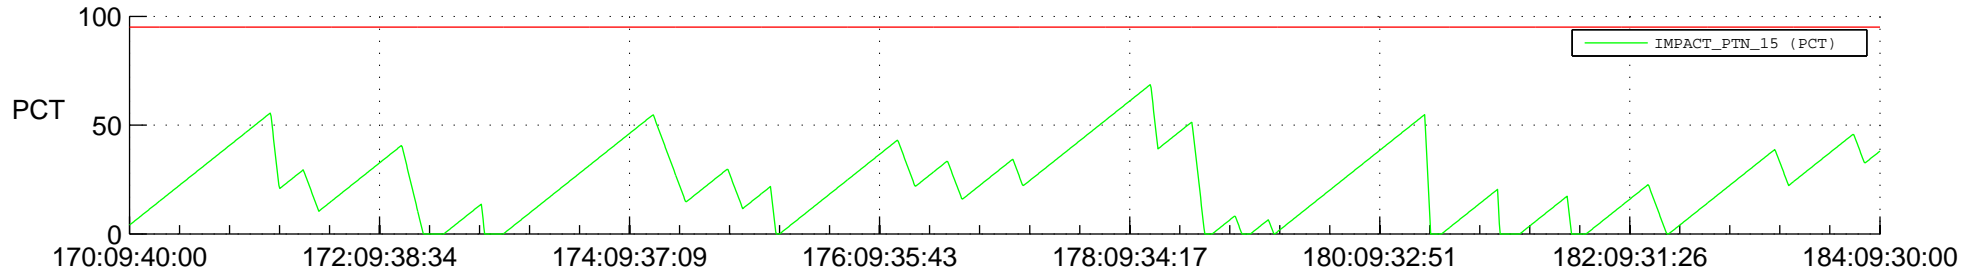

IMPACT_Percent_Full_Prediction