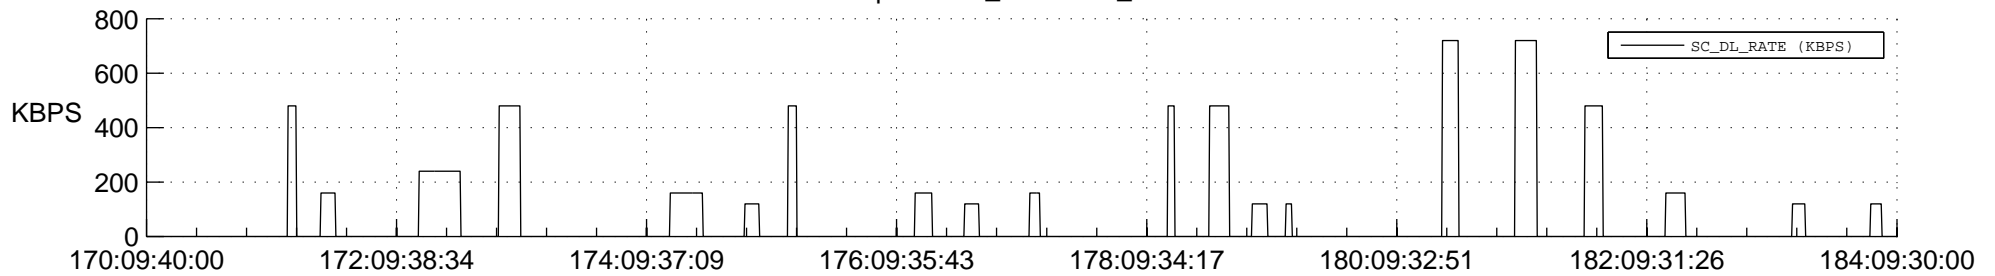

## Spacecraft\_DownLink\_Rate

Ground Time (2013:170:09:40:00.000 -2013:184:09:30:00.000)