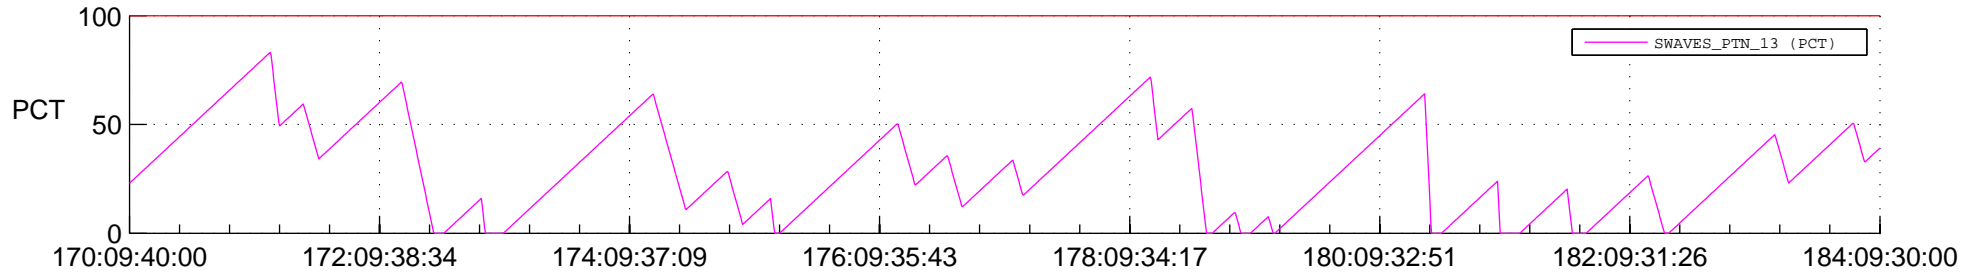

# STEREO AHEAD SSR PCT Full Prediction

## SWAVES\_Percent\_Full\_Prediction

## Spacecraft\_DownLink\_Rate

Ground Time (2013:170:09:40:00.000 -2013:184:09:30:00.000)