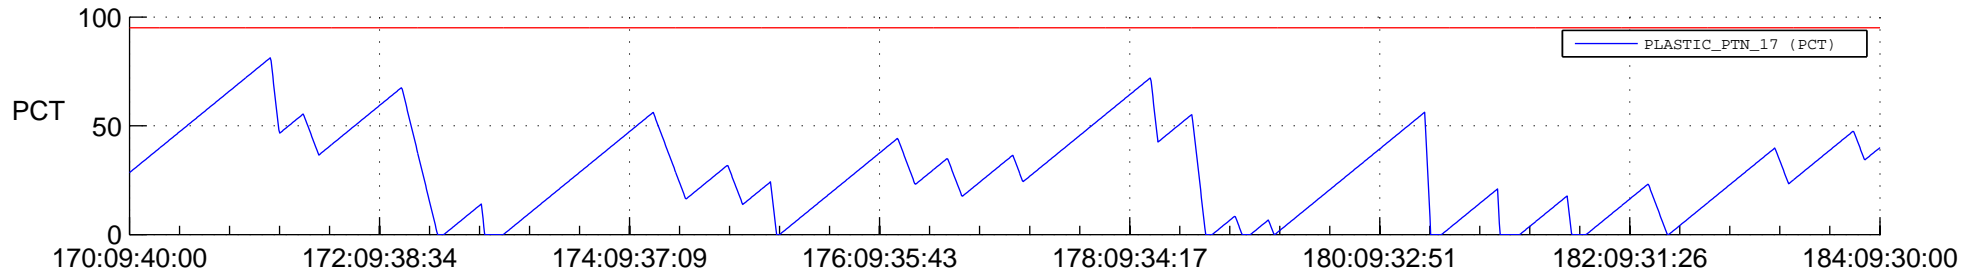

PLASTIC_Percent_Full_Prediction