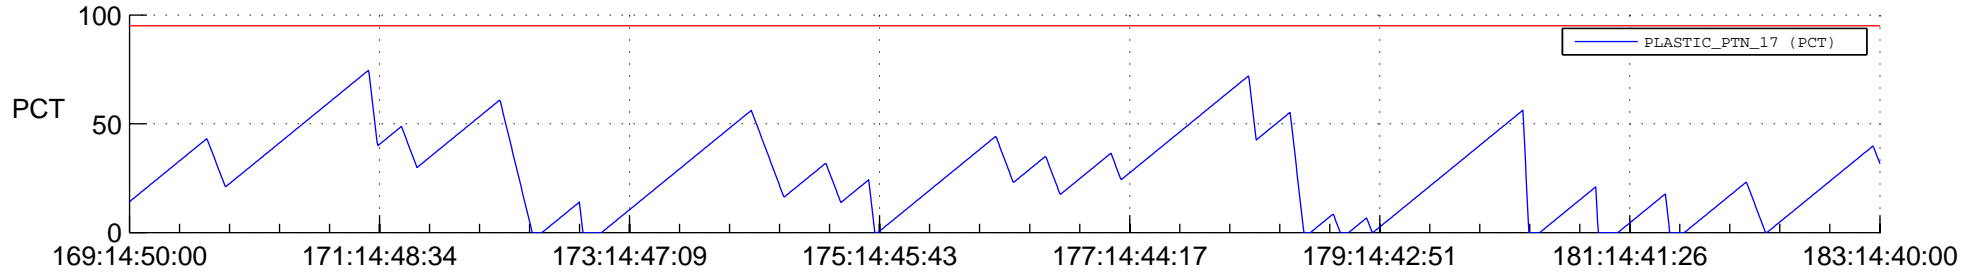

PLASTIC_Percent_Full_Prediction