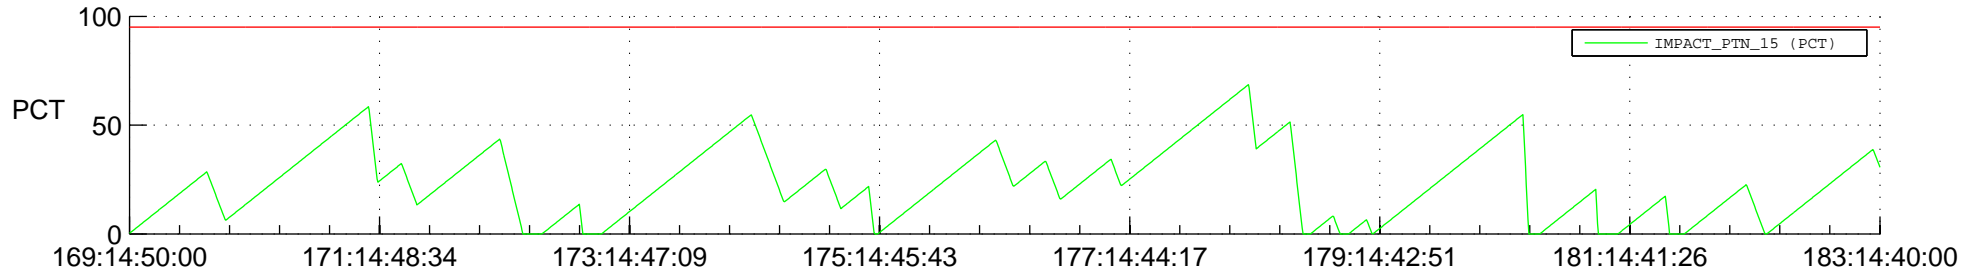

IMPACT_Percent_Full_Prediction