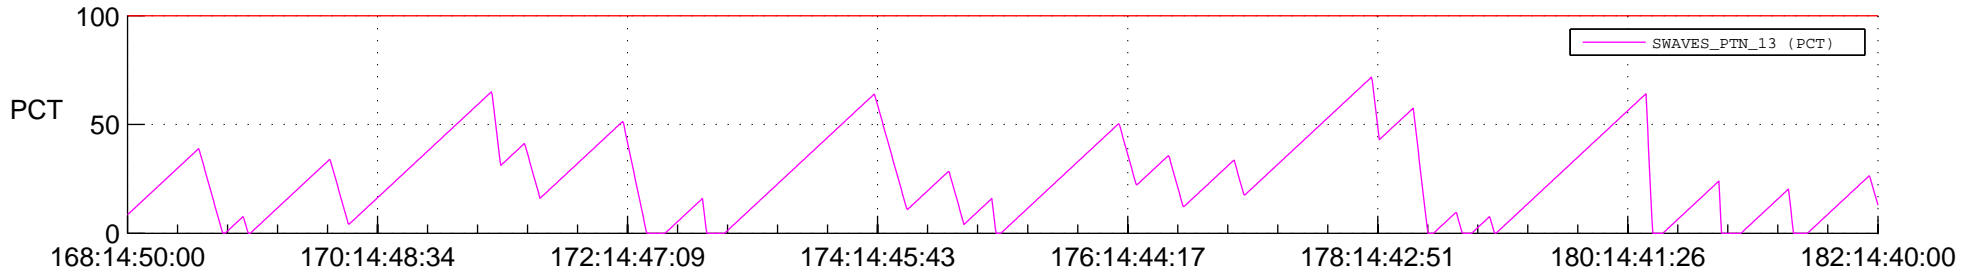

## SWAVES\_Percent\_Full\_Prediction

## Spacecraft\_DownLink\_Rate

Ground Time (2013:168:14:50:00.000 -2013:182:14:40:00.000)