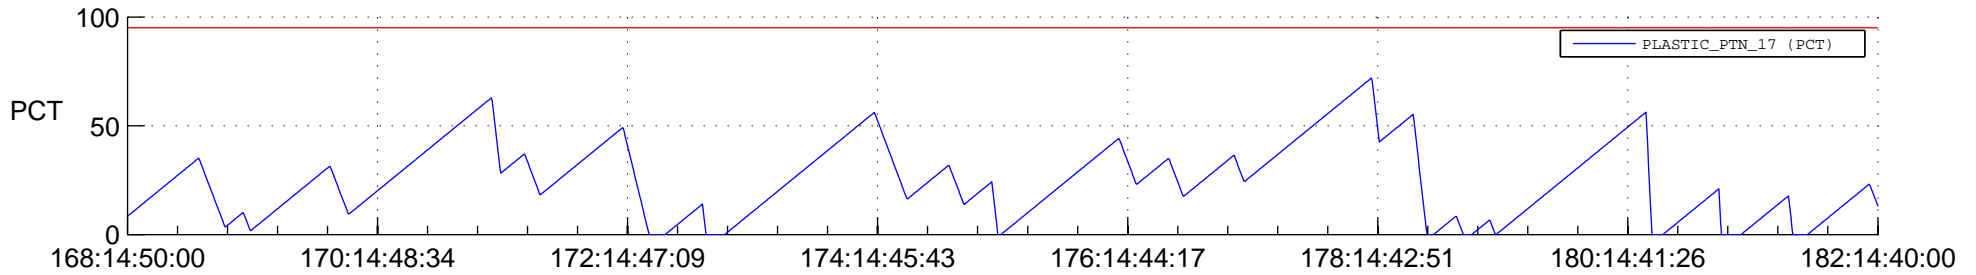

## SWAVES\_Percent\_Full\_Prediction

## Spacecraft\_DownLink\_Rate

Ground Time (2013:168:14:50:00.000 -2013:182:14:40:00.000)