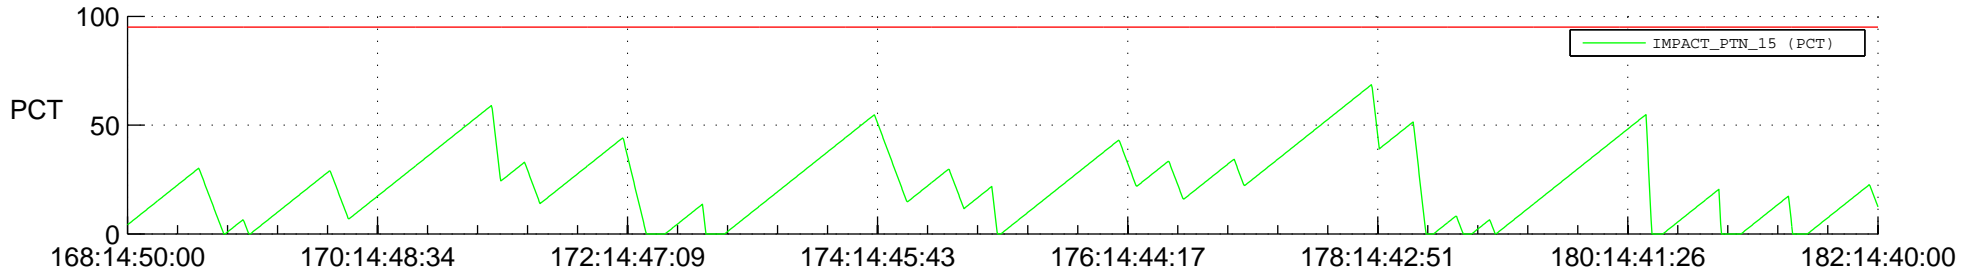

IMPACT_Percent_Full_Prediction