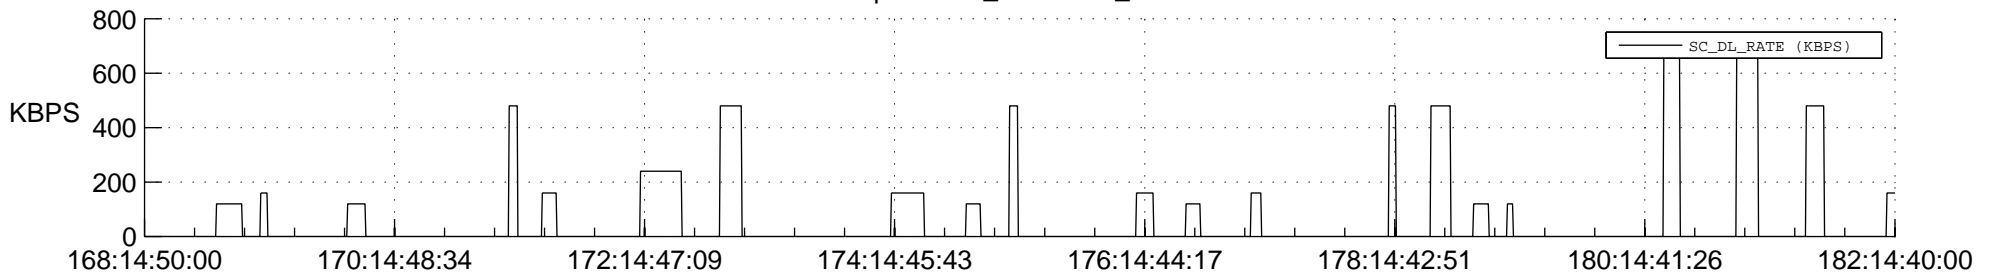

## Spacecraft\_DownLink\_Rate

Ground Time (2013:168:14:50:00.000 -2013:182:14:40:00.000)