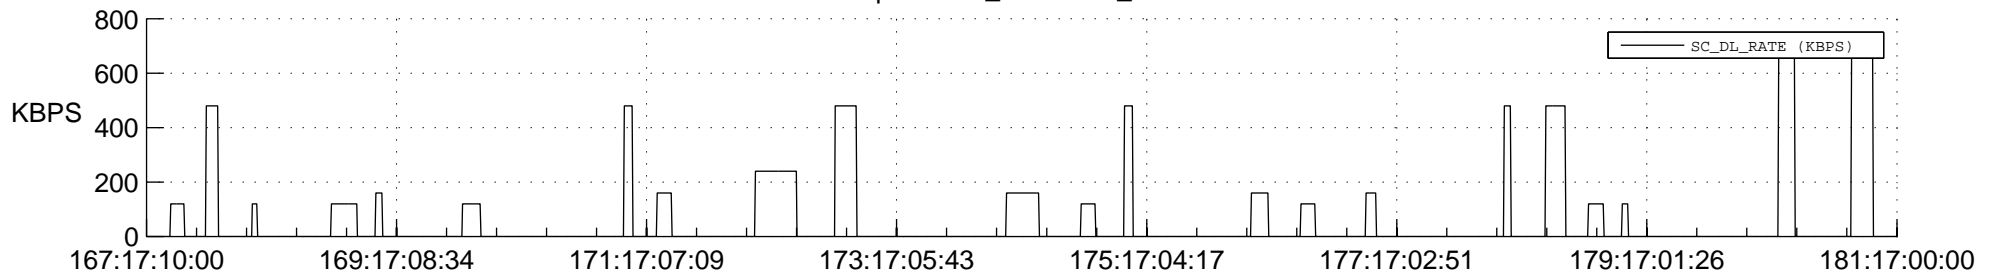

STEREO AHEAD SSR PCT Full Prediction

SWAVES_Percent_Full_Prediction

IMPACT_Percent_Full_Prediction

PLASTIC_Percent_Full_Prediction

Spacecraft_DownLink_Rate

Ground Time (2013:167:17:10:00.000 -2013:181:17:00:00.000)