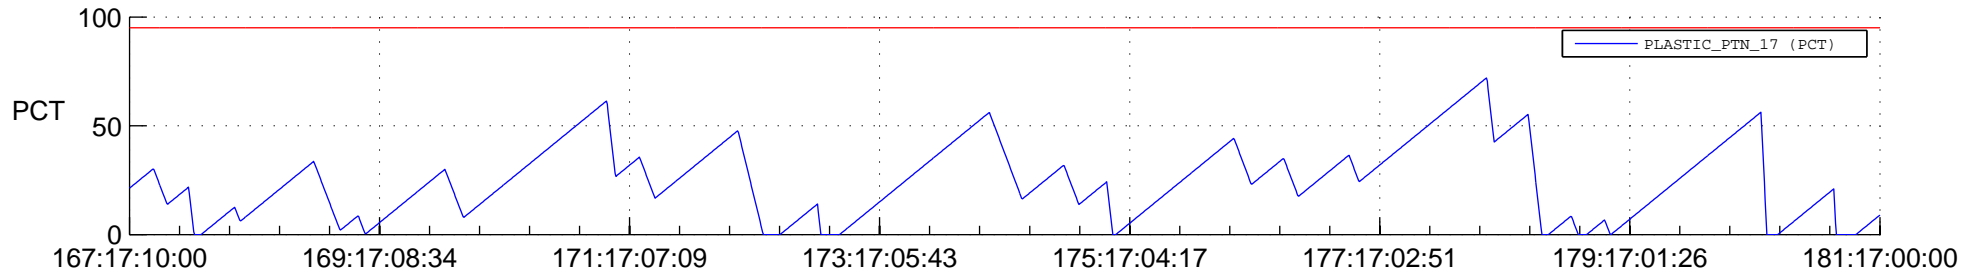

STEREO AHEAD SSR PCT Full Prediction

SWAVES_Percent_Full_Prediction

IMPACT_Percent_Full_Prediction

PLASTIC_Percent_Full_Prediction

Spacecraft_DownLink_Rate

Ground Time (2013:167:17:10:00.000 -2013:181:17:00:00.000)