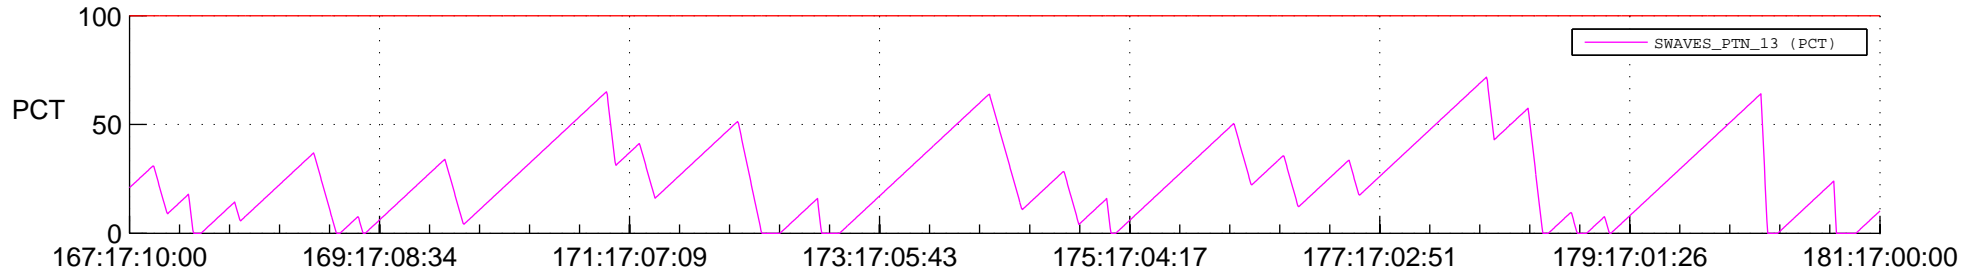

STEREO AHEAD SSR PCT Full Prediction

SWAVES_Percent_Full_Prediction

IMPACT_Percent_Full_Prediction

PLASTIC_Percent_Full_Prediction

Spacecraft_DownLink_Rate

Ground Time (2013:167:17:10:00.000 -2013:181:17:00:00.000)