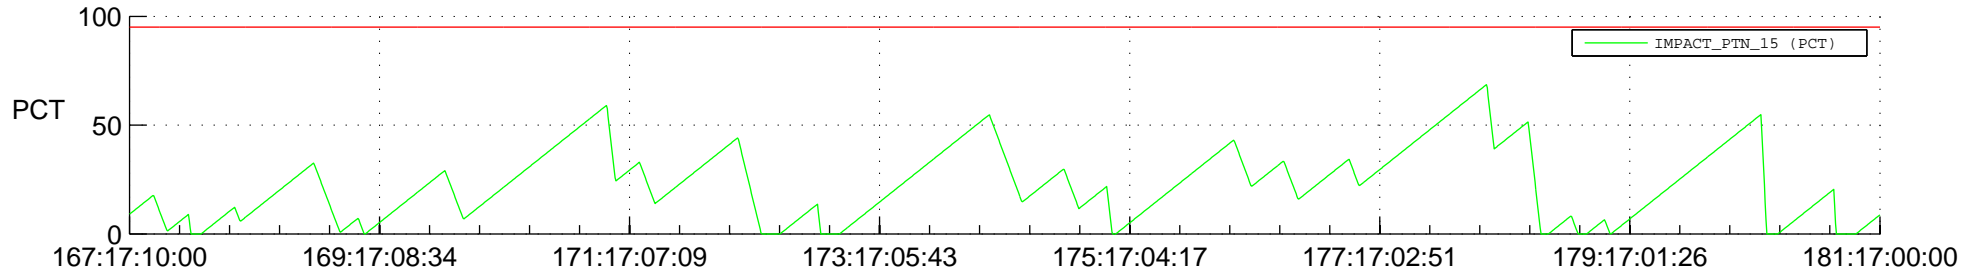

STEREO AHEAD SSR PCT Full Prediction

SWAVES_Percent_Full_Prediction

IMPACT_Percent_Full_Prediction

PLASTIC_Percent_Full_Prediction

Spacecraft_DownLink_Rate

Ground Time (2013:167:17:10:00.000 -2013:181:17:00:00.000)