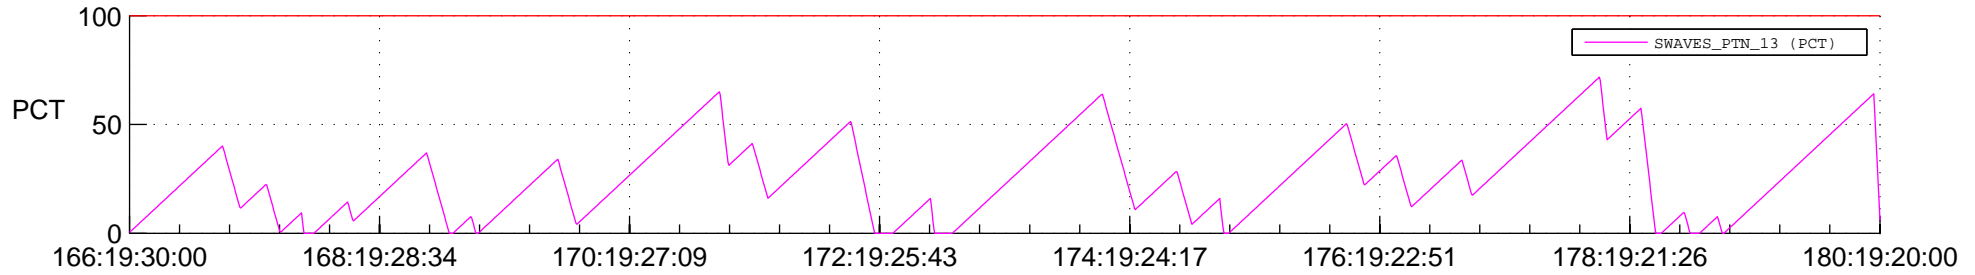

STEREO AHEAD SSR PCT Full Prediction

SWAVES_Percent_Full_Prediction

IMPACT_Percent_Full_Prediction

PLASTIC_Percent_Full_Prediction

Spacecraft_DownLink_Rate

Ground Time (2013:166:19:30:00.000 -2013:180:19:20:00.000)