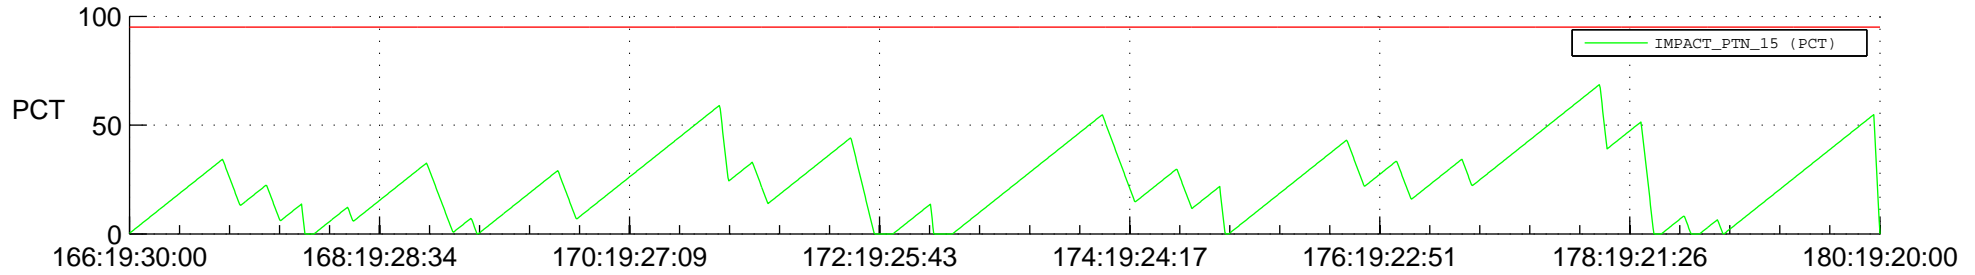

STEREO AHEAD SSR PCT Full Prediction

SWAVES_Percent_Full_Prediction

IMPACT_Percent_Full_Prediction

PLASTIC_Percent_Full_Prediction

Spacecraft_DownLink_Rate

Ground Time (2013:166:19:30:00.000 -2013:180:19:20:00.000)