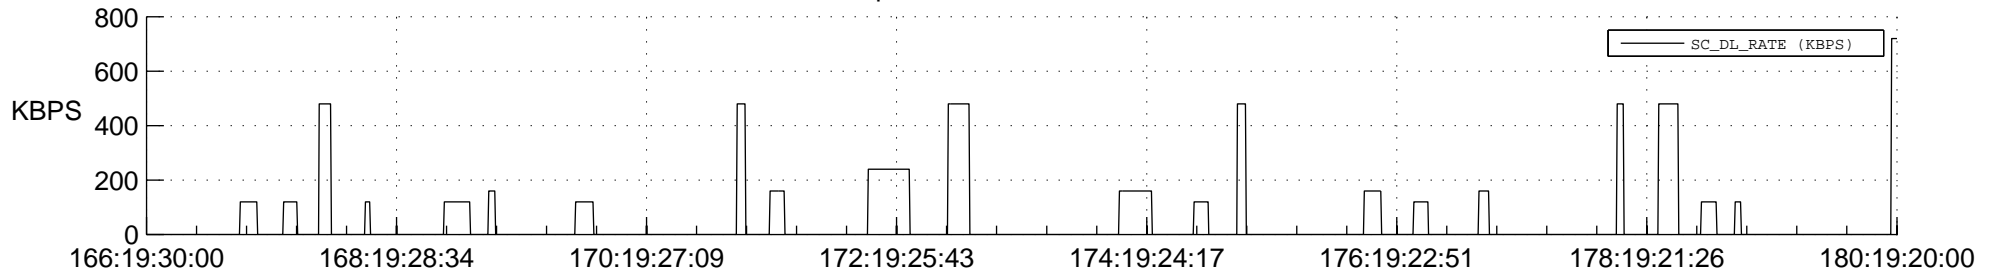

STEREO AHEAD SSR PCT Full Prediction

SWAVES_Percent_Full_Prediction

IMPACT_Percent_Full_Prediction

PLASTIC_Percent_Full_Prediction

Spacecraft_DownLink_Rate

Ground Time (2013:166:19:30:00.000 -2013:180:19:20:00.000)