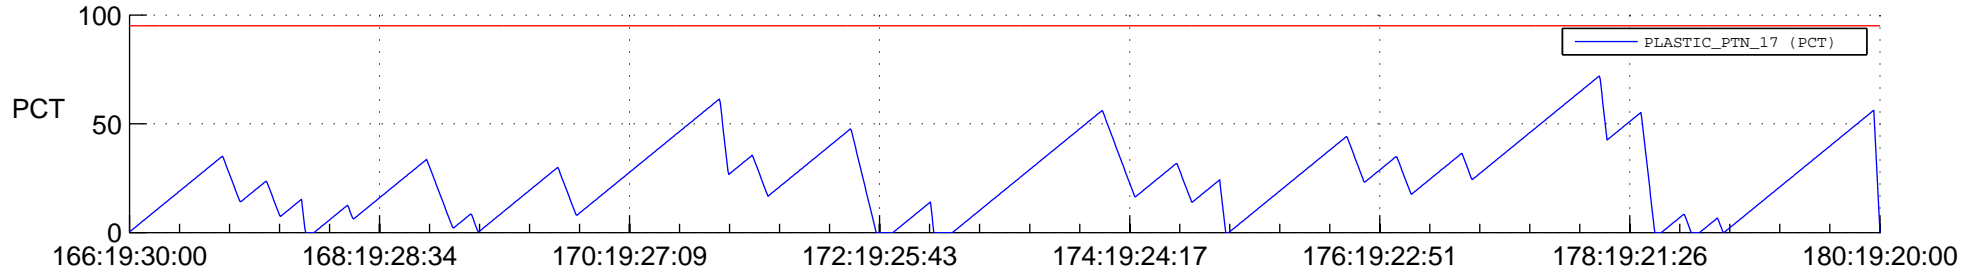

STEREO AHEAD SSR PCT Full Prediction

SWAVES_Percent_Full_Prediction

IMPACT_Percent_Full_Prediction

PLASTIC_Percent_Full_Prediction

Spacecraft_DownLink_Rate

Ground Time (2013:166:19:30:00.000 -2013:180:19:20:00.000)