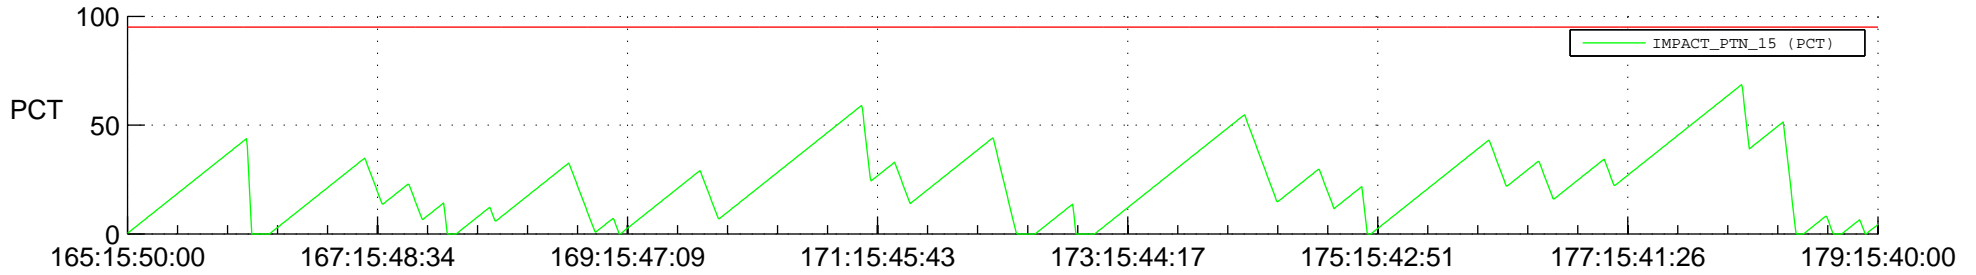

STEREO AHEAD SSR PCT Full Prediction

SWAVES_Percent_Full_Prediction

IMPACT_Percent_Full_Prediction

PLASTIC_Percent_Full_Prediction

Spacecraft_DownLink_Rate