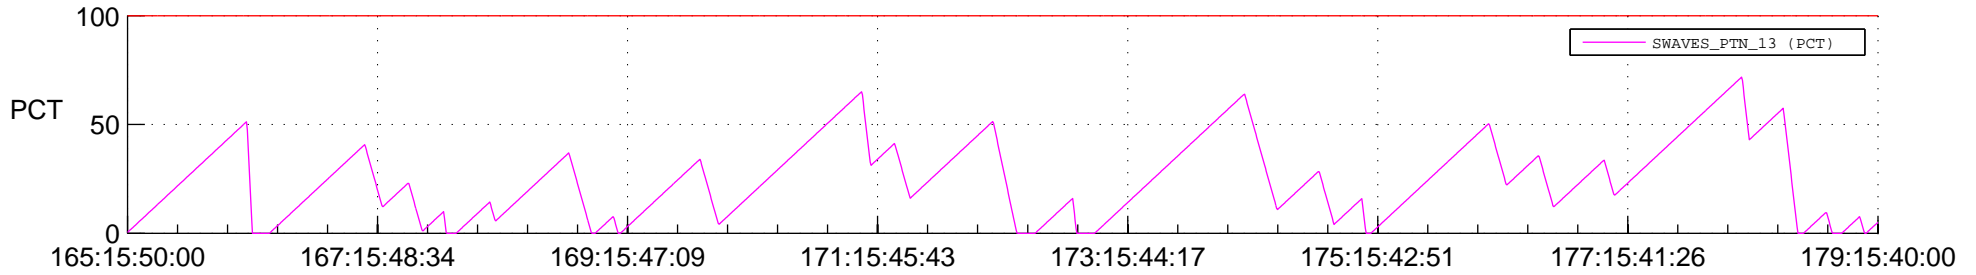

STEREO AHEAD SSR PCT Full Prediction

SWAVES_Percent_Full_Prediction

IMPACT_Percent_Full_Prediction

PLASTIC_Percent_Full_Prediction

Spacecraft_DownLink_Rate