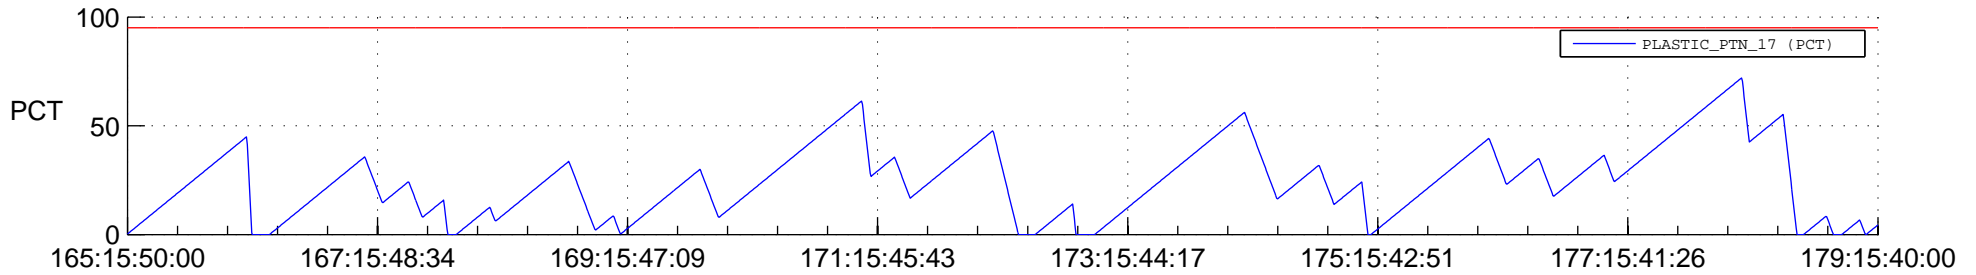

STEREO AHEAD SSR PCT Full Prediction

SWAVES_Percent_Full_Prediction

IMPACT_Percent_Full_Prediction

PLASTIC_Percent_Full_Prediction

Spacecraft_DownLink_Rate