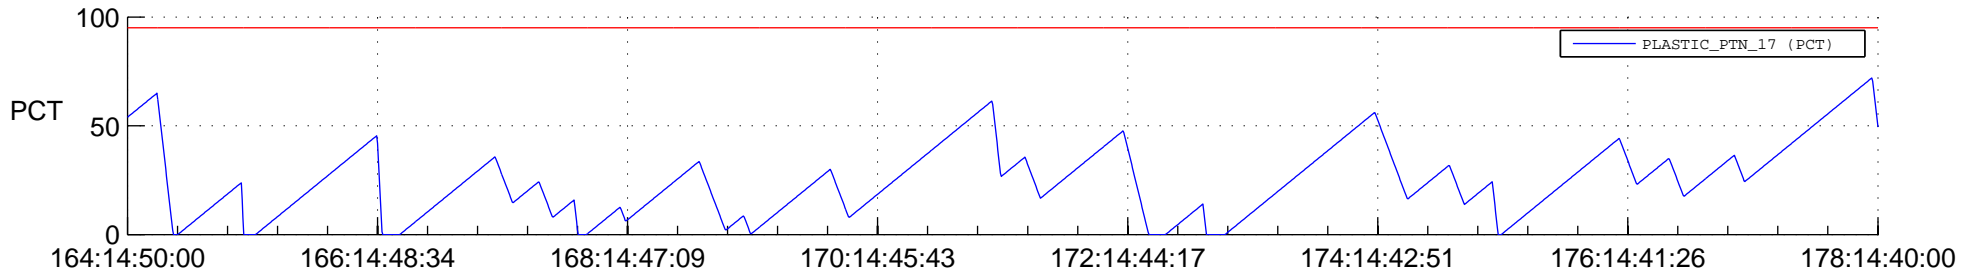

STEREO AHEAD SSR PCT Full Prediction

SWAVES_Percent_Full_Prediction

IMPACT_Percent_Full_Prediction

PLASTIC_Percent_Full_Prediction

Spacecraft_DownLink_Rate