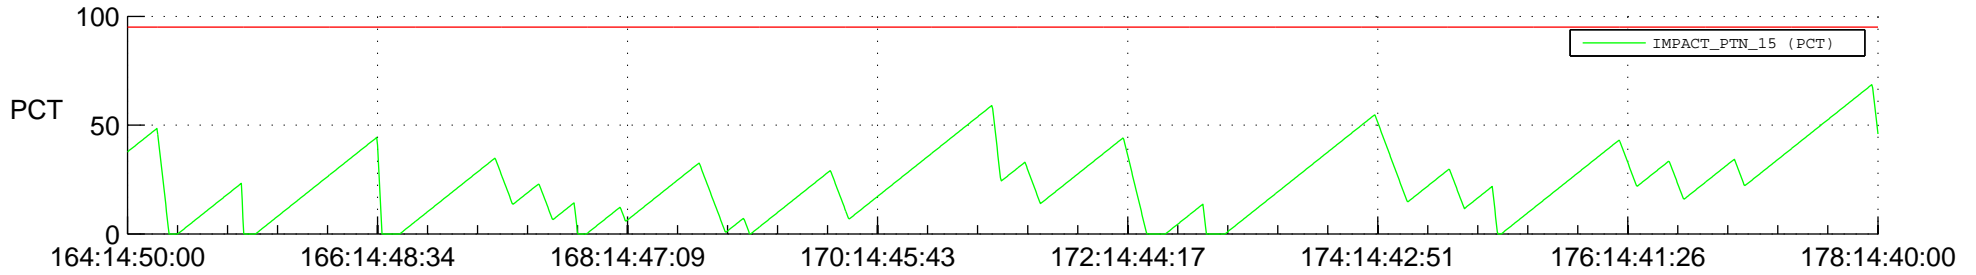

STEREO AHEAD SSR PCT Full Prediction

SWAVES_Percent_Full_Prediction

IMPACT_Percent_Full_Prediction

PLASTIC_Percent_Full_Prediction

Spacecraft_DownLink_Rate