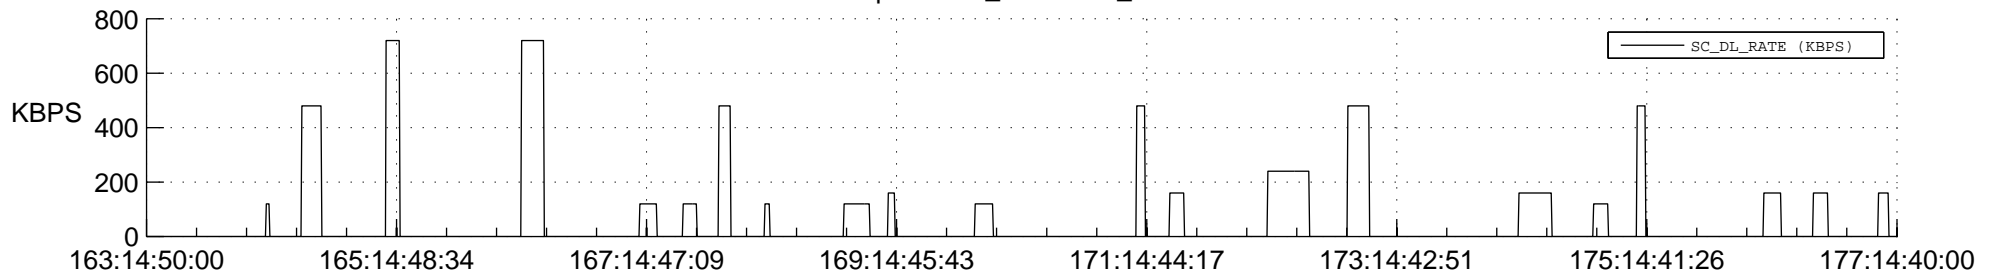

STEREO AHEAD SSR PCT Full Prediction

SWAVES_Percent_Full_Prediction

IMPACT_Percent_Full_Prediction

PLASTIC_Percent_Full_Prediction

Spacecraft_DownLink_Rate

Ground Time (2013:163:14:50:00.000 -2013:177:14:40:00.000)