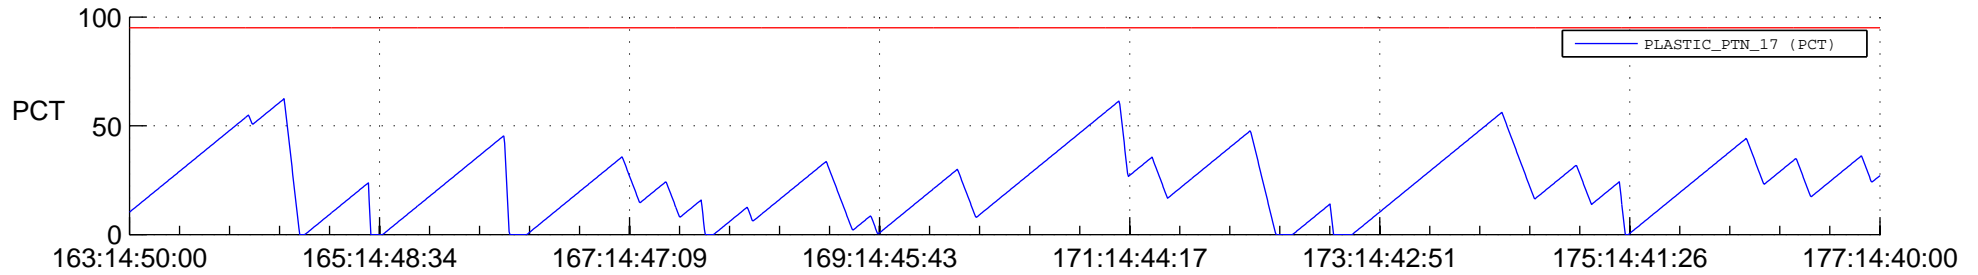

STEREO AHEAD SSR PCT Full Prediction

SWAVES_Percent_Full_Prediction

IMPACT_Percent_Full_Prediction

PLASTIC_Percent_Full_Prediction

Spacecraft_DownLink_Rate

Ground Time (2013:163:14:50:00.000 -2013:177:14:40:00.000)