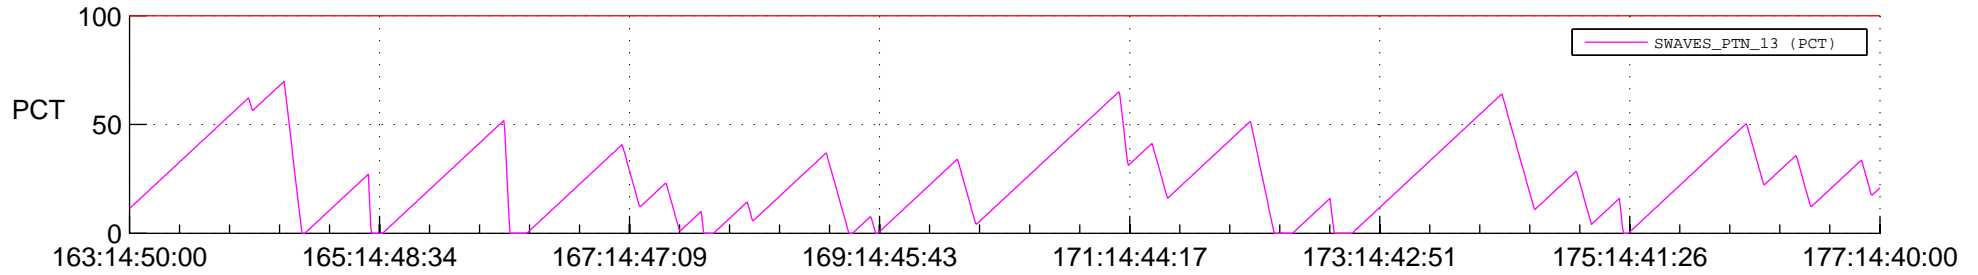

STEREO AHEAD SSR PCT Full Prediction

SWAVES_Percent_Full_Prediction

IMPACT_Percent_Full_Prediction

PLASTIC_Percent_Full_Prediction

Spacecraft_DownLink_Rate

Ground Time (2013:163:14:50:00.000 -2013:177:14:40:00.000)