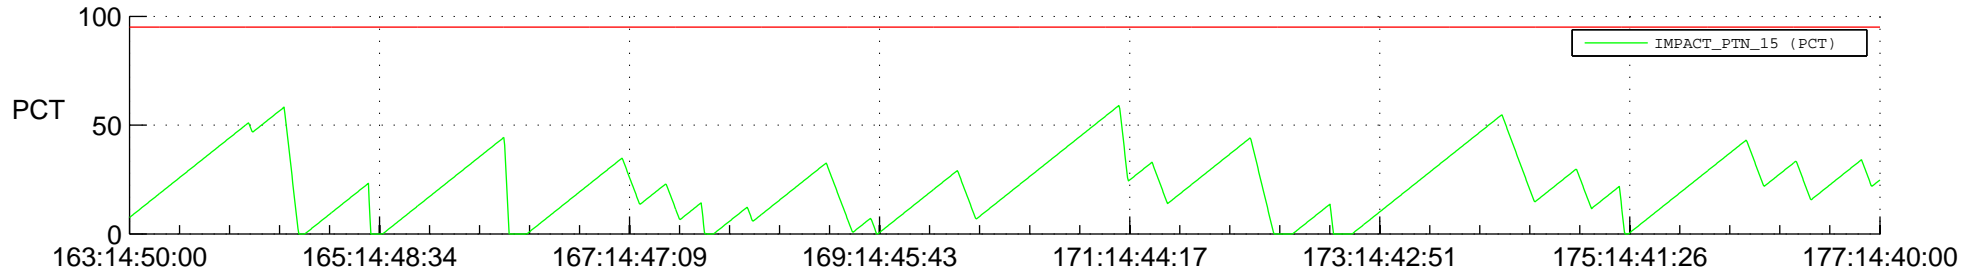

STEREO AHEAD SSR PCT Full Prediction

SWAVES_Percent_Full_Prediction

IMPACT_Percent_Full_Prediction

PLASTIC_Percent_Full_Prediction

Spacecraft_DownLink_Rate

Ground Time (2013:163:14:50:00.000 -2013:177:14:40:00.000)