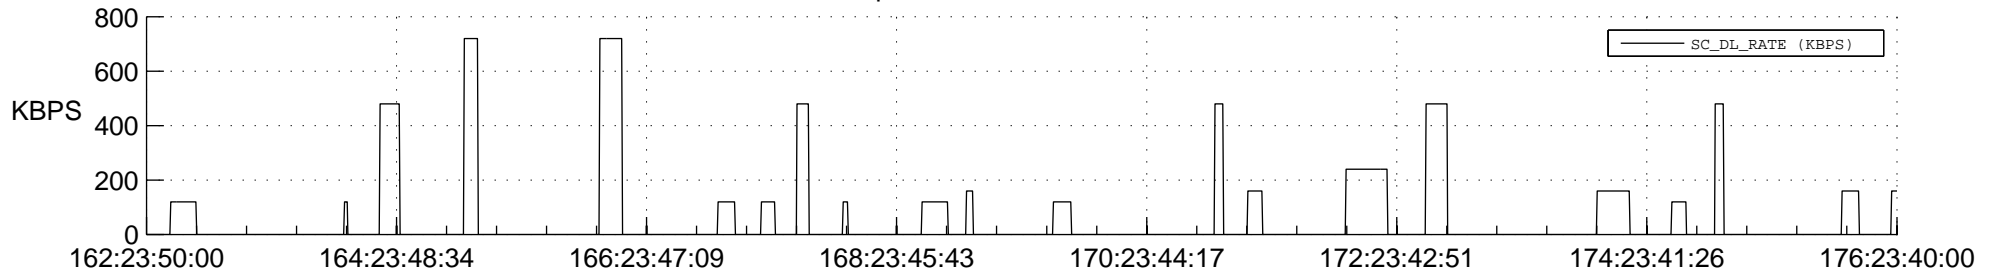

STEREO AHEAD SSR PCT Full Prediction

SWAVES_Percent_Full_Prediction

IMPACT_Percent_Full_Prediction

PLASTIC_Percent_Full_Prediction

Spacecraft_DownLink_Rate

Ground Time (2013:162:23:50:00.000 -2013:176:23:40:00.000)