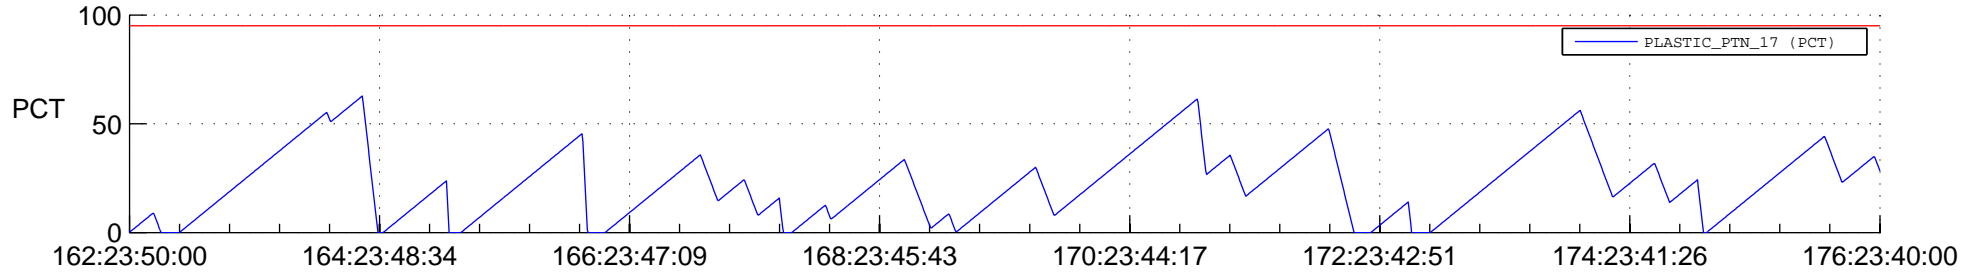

STEREO AHEAD SSR PCT Full Prediction

SWAVES_Percent_Full_Prediction

IMPACT_Percent_Full_Prediction

PLASTIC_Percent_Full_Prediction

Spacecraft_DownLink_Rate

Ground Time (2013:162:23:50:00.000 -2013:176:23:40:00.000)