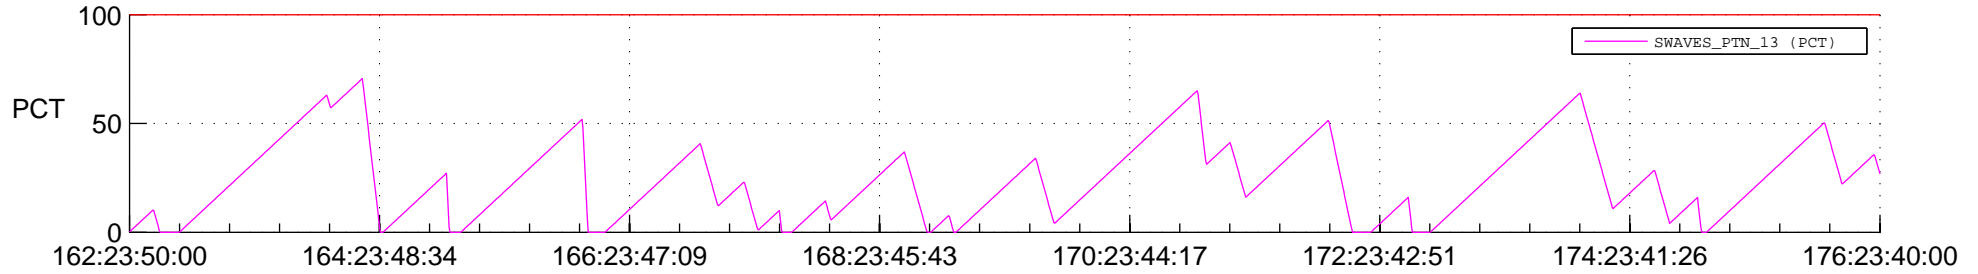

STEREO AHEAD SSR PCT Full Prediction

SWAVES_Percent_Full_Prediction

IMPACT_Percent_Full_Prediction

PLASTIC_Percent_Full_Prediction

Spacecraft_DownLink_Rate

Ground Time (2013:162:23:50:00.000 -2013:176:23:40:00.000)