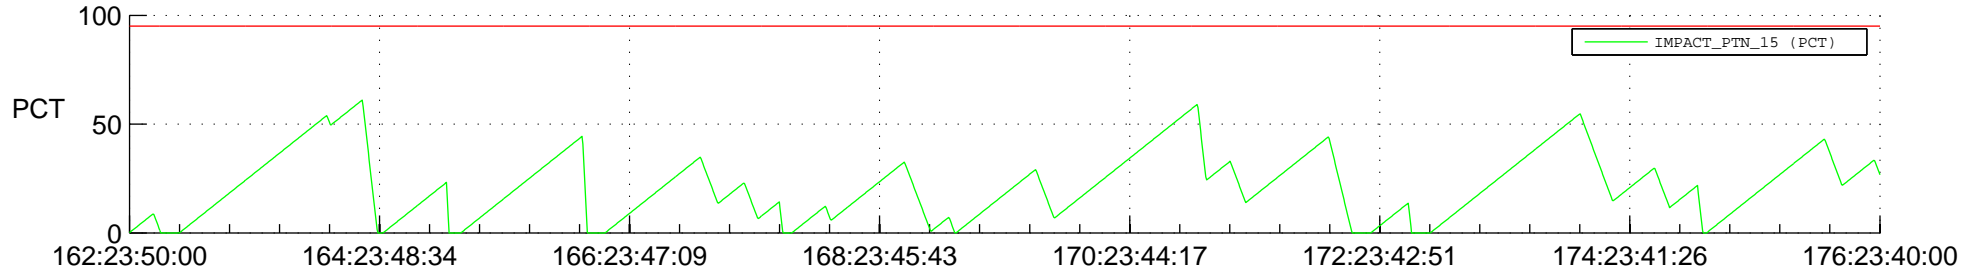

STEREO AHEAD SSR PCT Full Prediction

SWAVES_Percent_Full_Prediction

IMPACT_Percent_Full_Prediction

PLASTIC_Percent_Full_Prediction

Spacecraft_DownLink_Rate

Ground Time (2013:162:23:50:00.000 -2013:176:23:40:00.000)