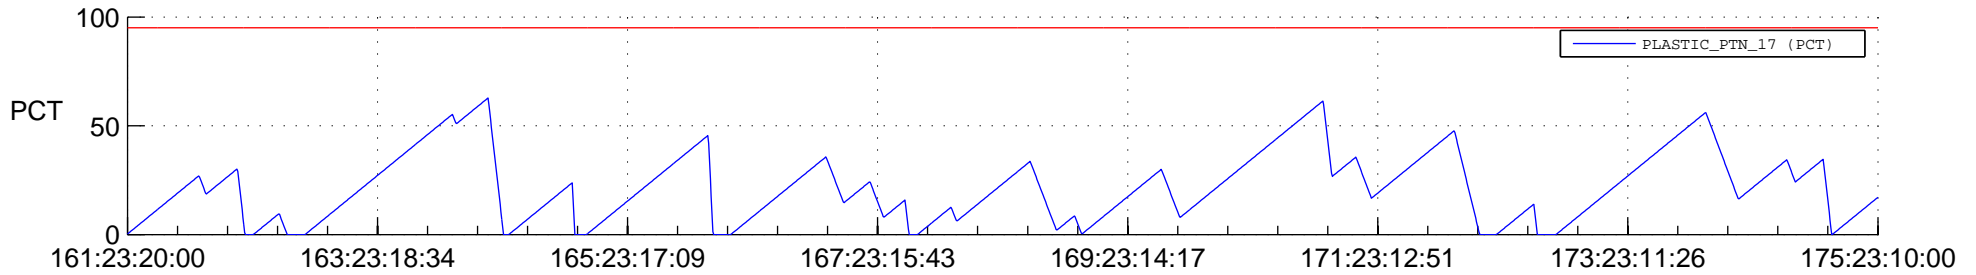

PLASTIC_Percent_Full_Prediction