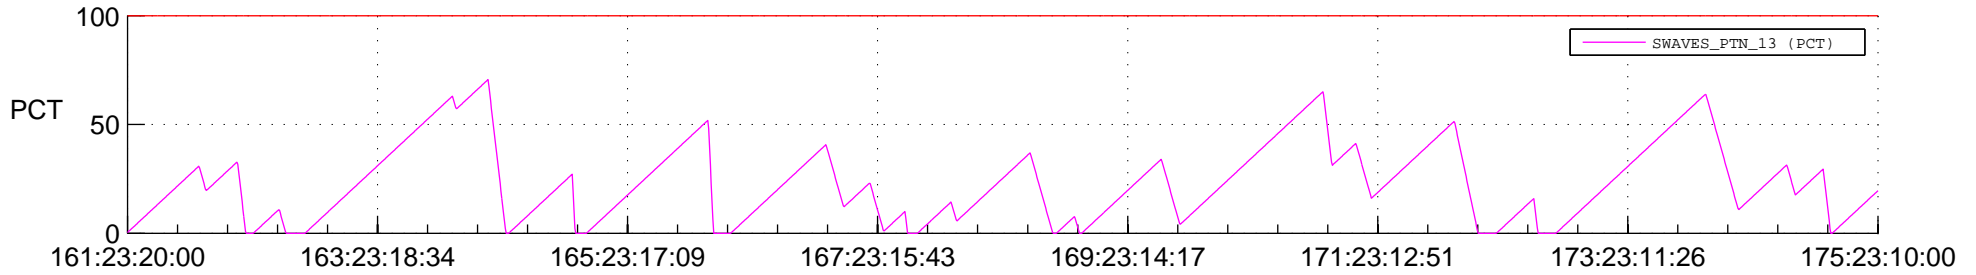

# STEREO AHEAD SSR PCT Full Prediction

## SWAVES\_Percent\_Full\_Prediction