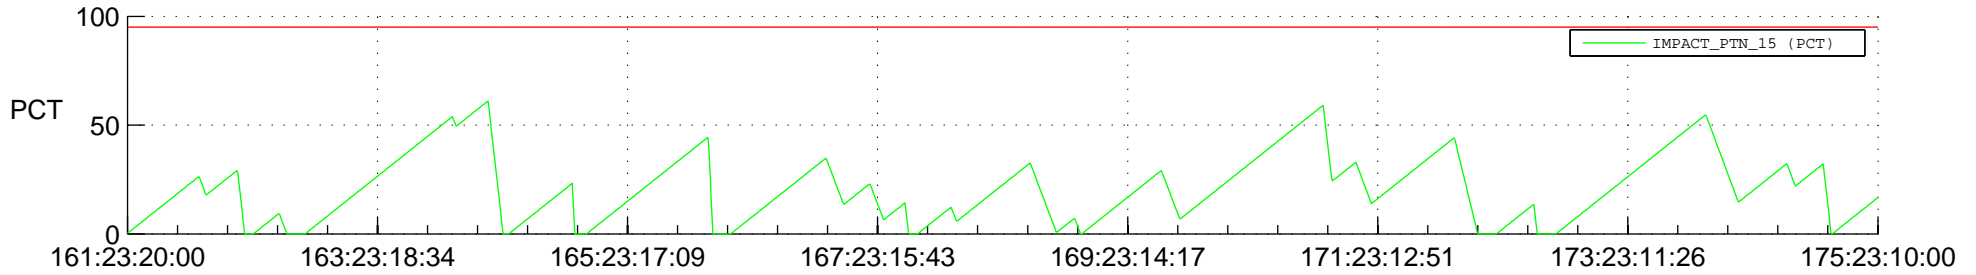

IMPACT_Percent_Full_Prediction