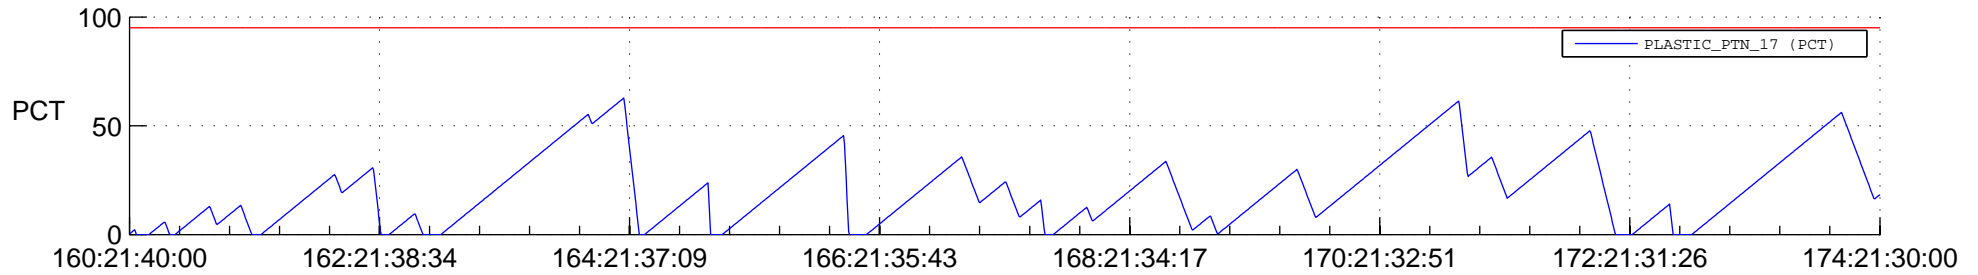

STEREO AHEAD SSR PCT Full Prediction

SWAVES_Percent_Full_Prediction

IMPACT_Percent_Full_Prediction

PLASTIC_Percent_Full_Prediction

Spacecraft_DownLink_Rate