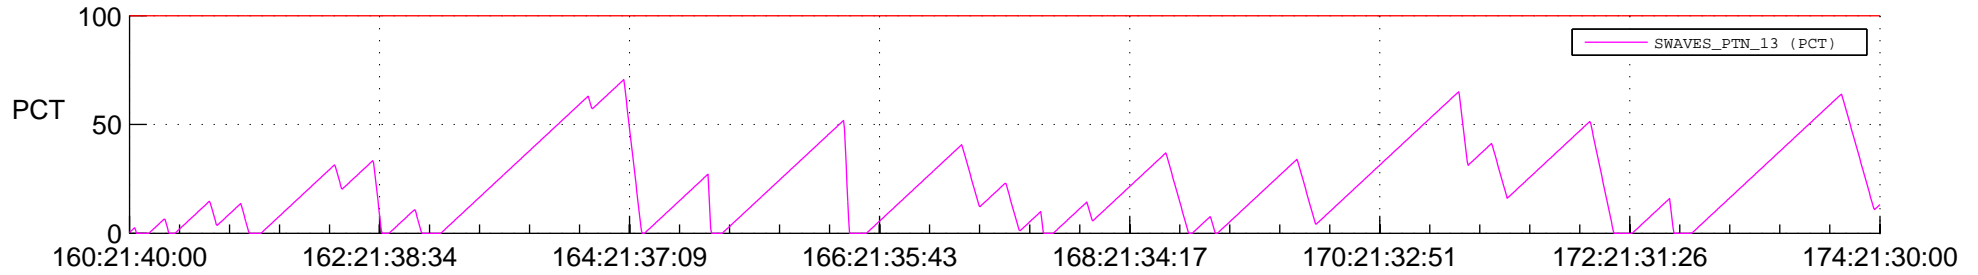

STEREO AHEAD SSR PCT Full Prediction

SWAVES_Percent_Full_Prediction

IMPACT_Percent_Full_Prediction

PLASTIC_Percent_Full_Prediction

Spacecraft_DownLink_Rate