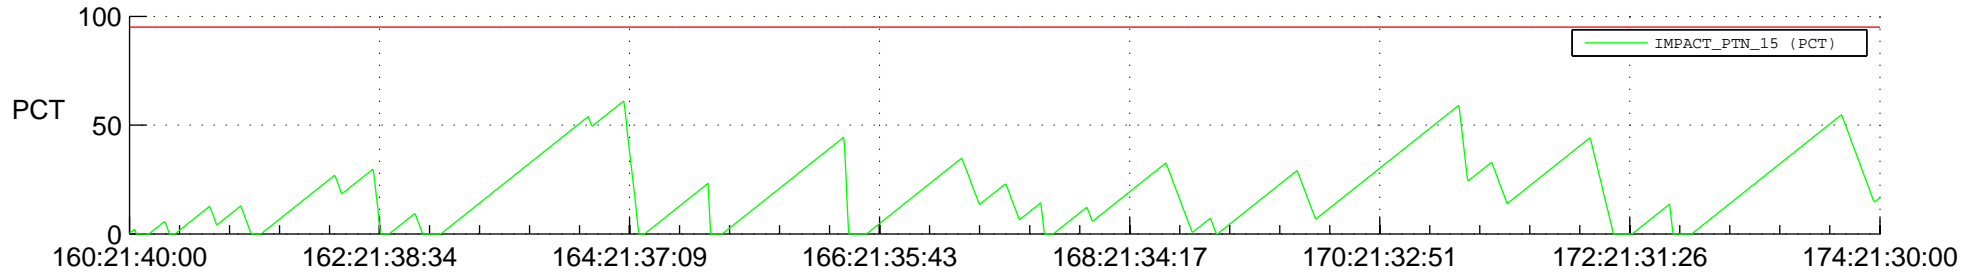

STEREO AHEAD SSR PCT Full Prediction

SWAVES_Percent_Full_Prediction

IMPACT_Percent_Full_Prediction

PLASTIC_Percent_Full_Prediction

Spacecraft_DownLink_Rate