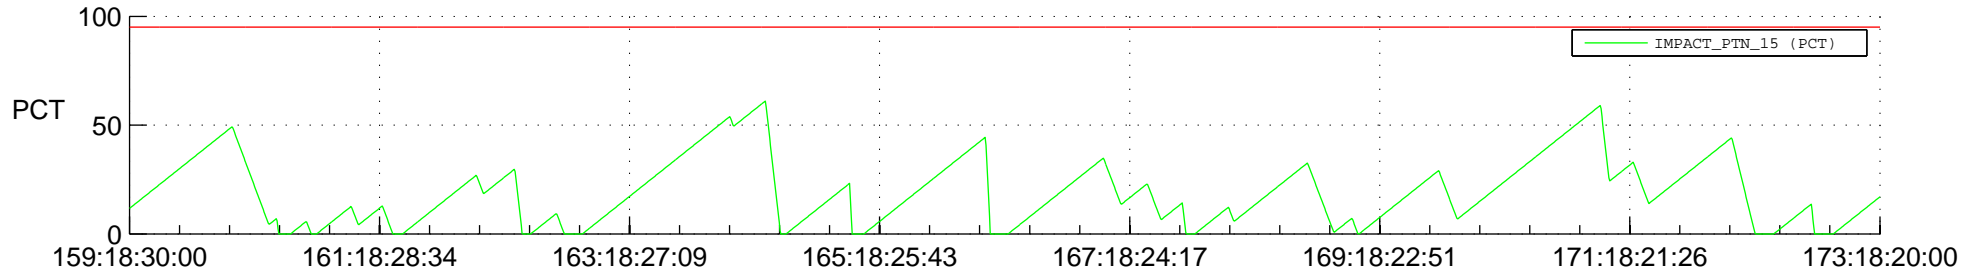

STEREO AHEAD SSR PCT Full Prediction

SWAVES_Percent_Full_Prediction

IMPACT_Percent_Full_Prediction

PLASTIC_Percent_Full_Prediction

Spacecraft_DownLink_Rate