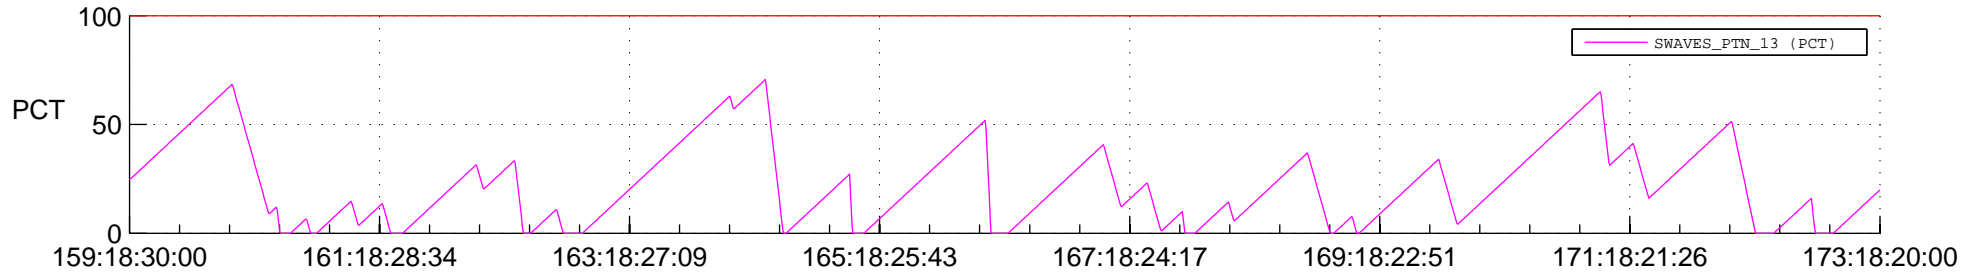

STEREO AHEAD SSR PCT Full Prediction

SWAVES_Percent_Full_Prediction

IMPACT_Percent_Full_Prediction

PLASTIC_Percent_Full_Prediction

Spacecraft_DownLink_Rate