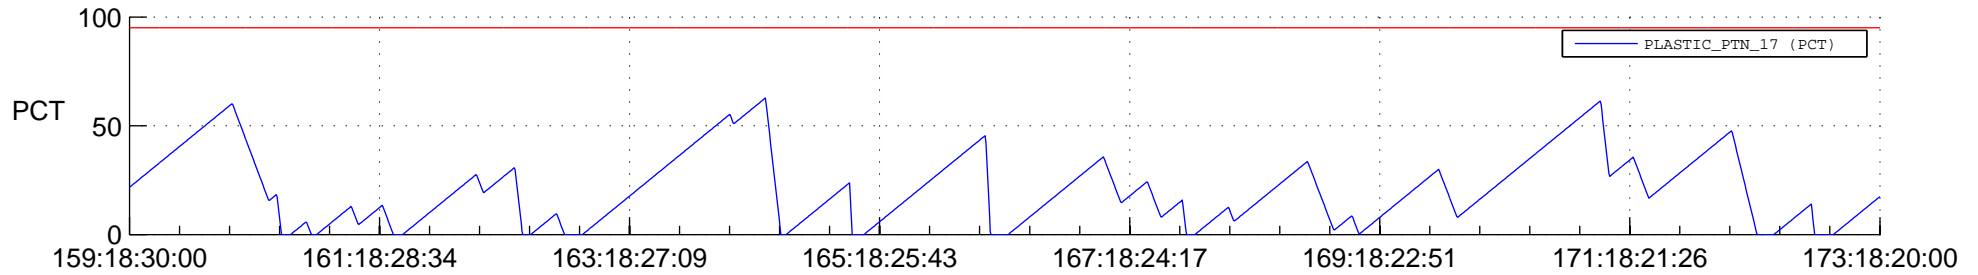

STEREO AHEAD SSR PCT Full Prediction

SWAVES_Percent_Full_Prediction

IMPACT_Percent_Full_Prediction

PLASTIC_Percent_Full_Prediction

Spacecraft_DownLink_Rate