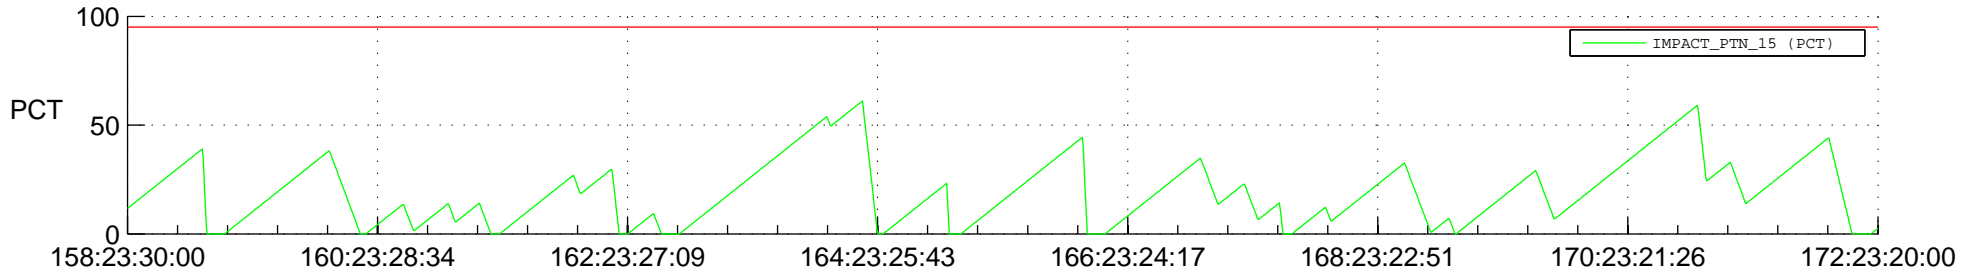

IMPACT_Percent_Full_Prediction