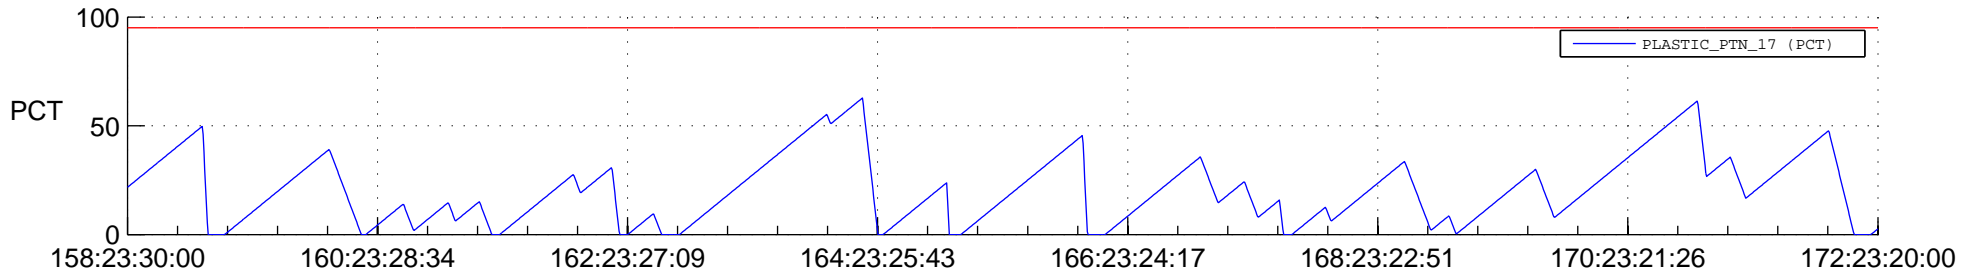

PLASTIC_Percent_Full_Prediction