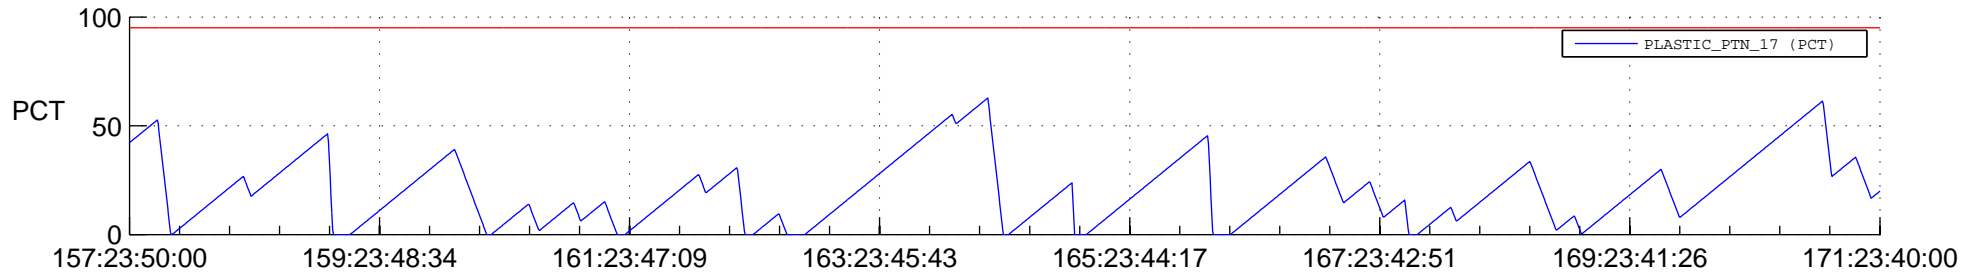

PLASTIC_Percent_Full_Prediction