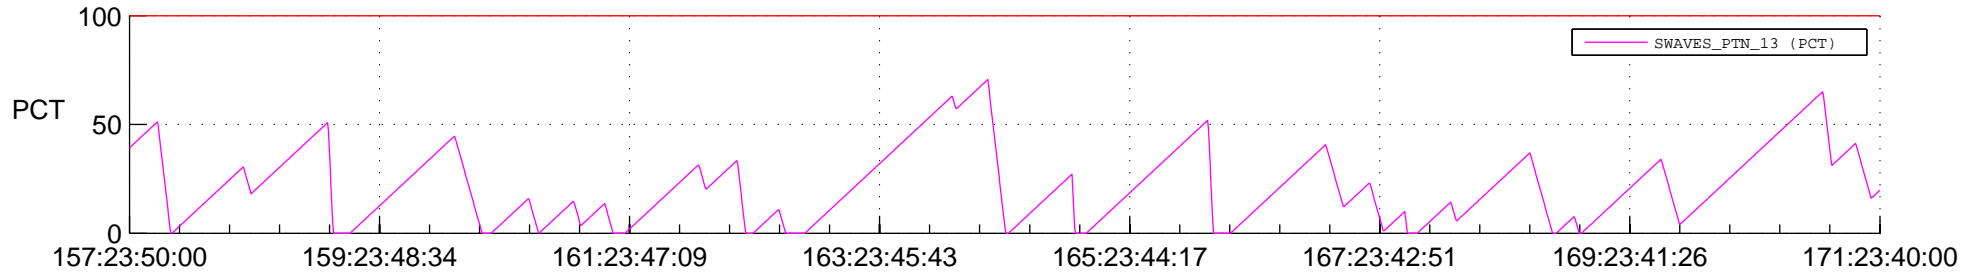

# STEREO AHEAD SSR PCT Full Prediction

## SWAVES\_Percent\_Full\_Prediction

## Spacecraft\_DownLink\_Rate

Ground Time (2013:157:23:50:00.000 -2013:171:23:40:00.000)