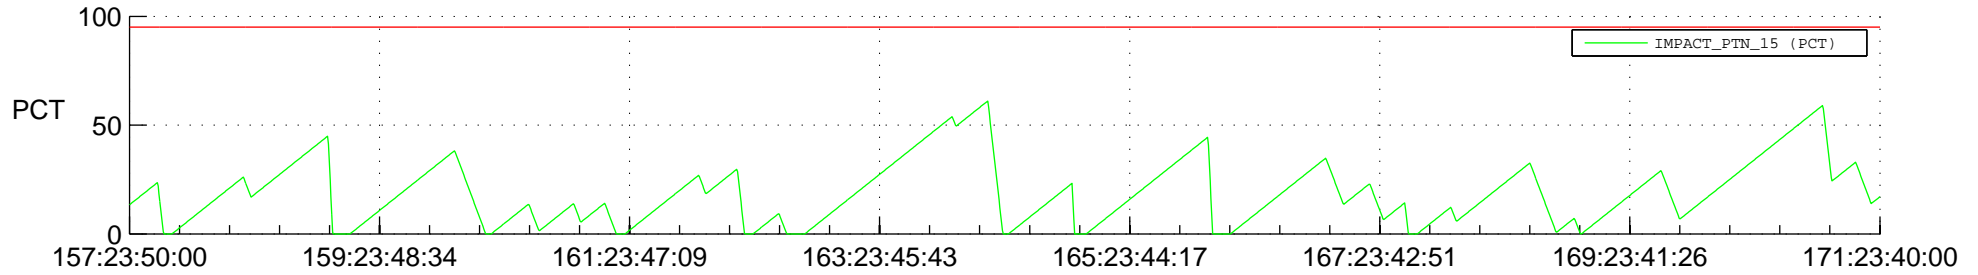

IMPACT_Percent_Full_Prediction