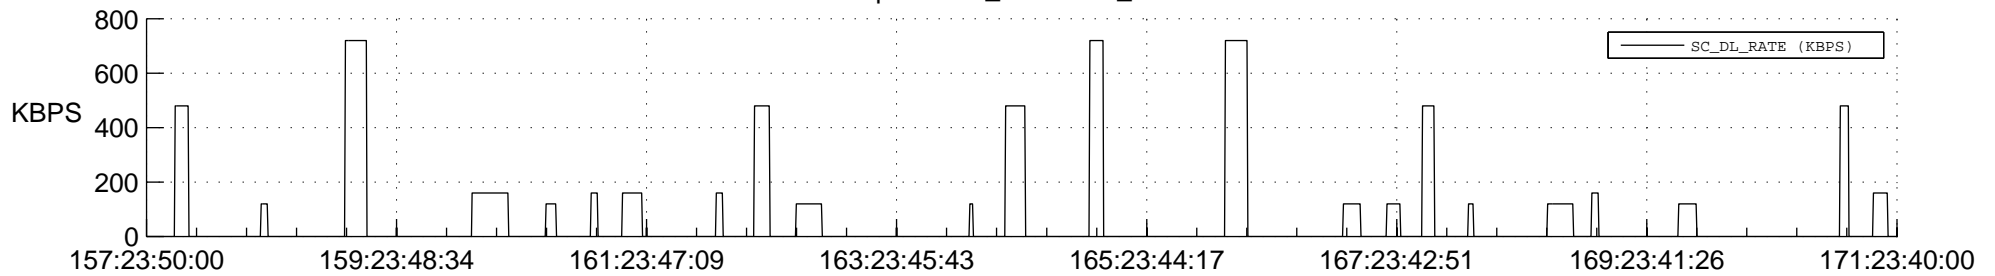

## Spacecraft\_DownLink\_Rate

Ground Time (2013:157:23:50:00.000 -2013:171:23:40:00.000)