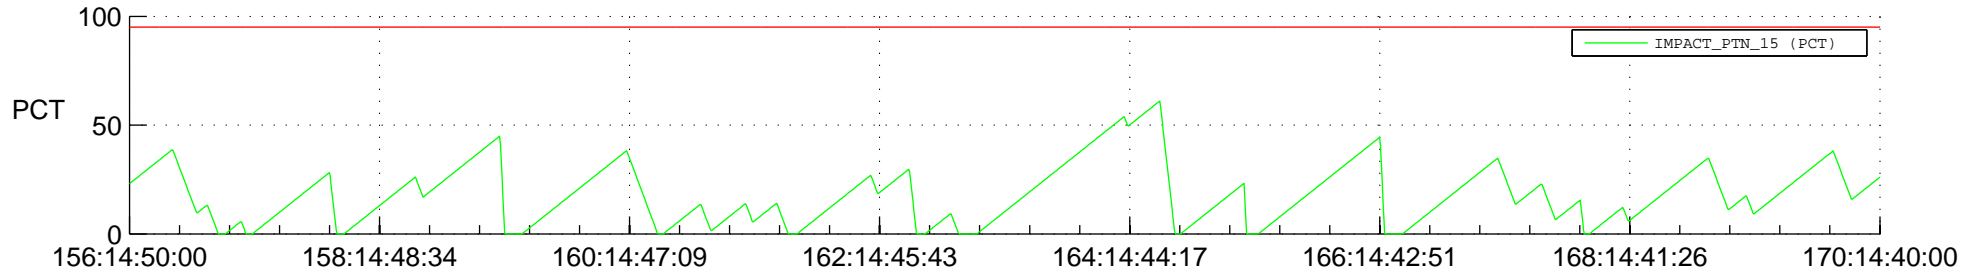

STEREO AHEAD SSR PCT Full Prediction

SWAVES_Percent_Full_Prediction

IMPACT_Percent_Full_Prediction

PLASTIC_Percent_Full_Prediction

Spacecraft_DownLink_Rate