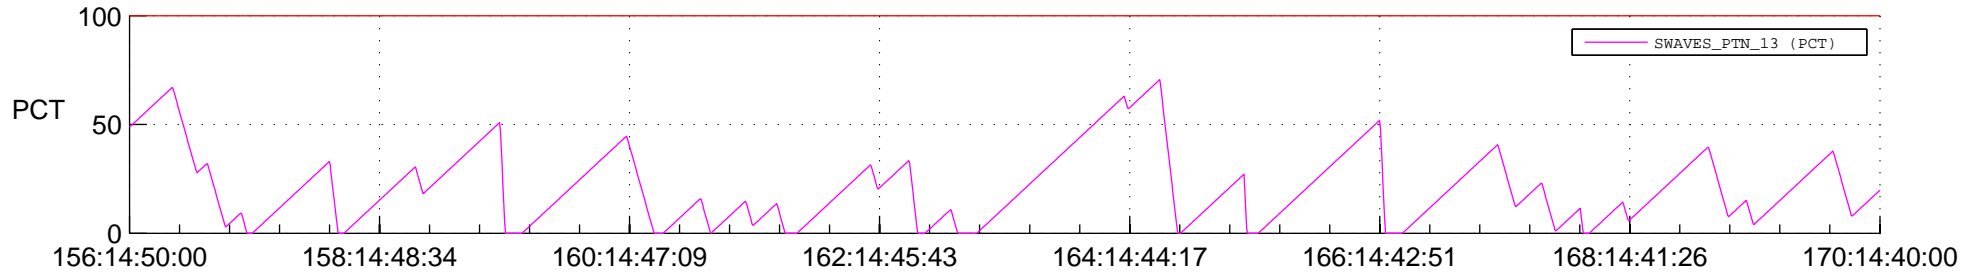

STEREO AHEAD SSR PCT Full Prediction

SWAVES_Percent_Full_Prediction

IMPACT_Percent_Full_Prediction

PLASTIC_Percent_Full_Prediction

Spacecraft_DownLink_Rate