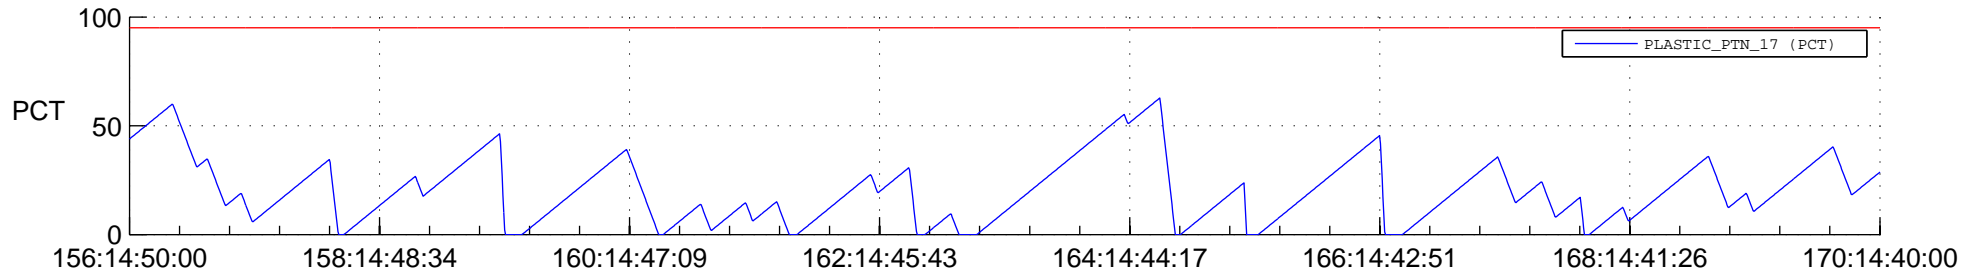

STEREO AHEAD SSR PCT Full Prediction

SWAVES_Percent_Full_Prediction

IMPACT_Percent_Full_Prediction

PLASTIC_Percent_Full_Prediction

Spacecraft_DownLink_Rate