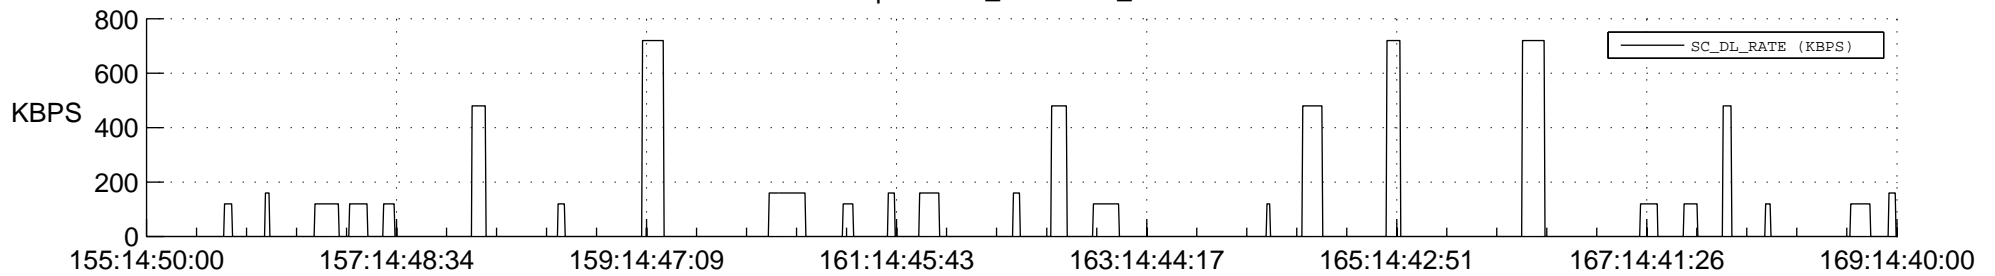

## Spacecraft\_DownLink\_Rate

Ground Time (2013:155:14:50:00.000 -2013:169:14:40:00.000)