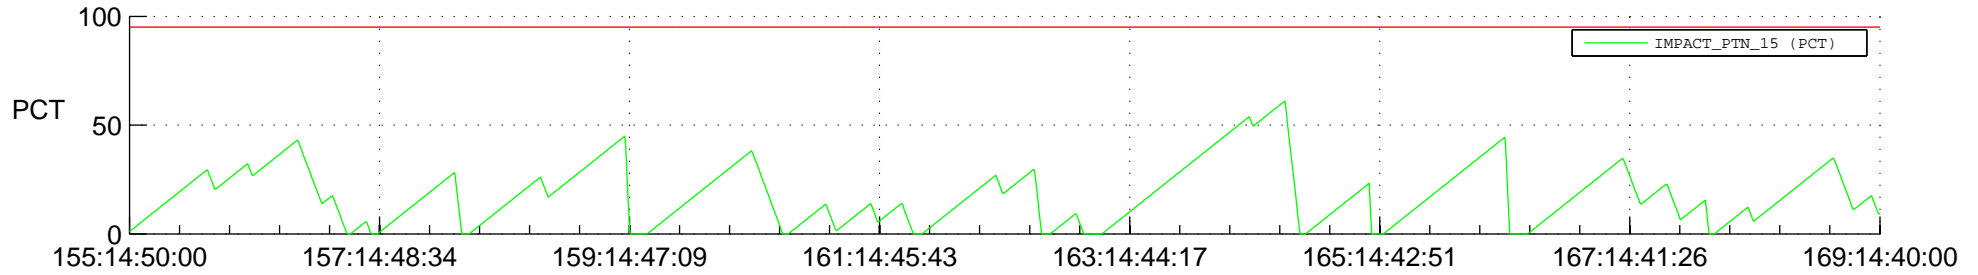

IMPACT_Percent_Full_Prediction