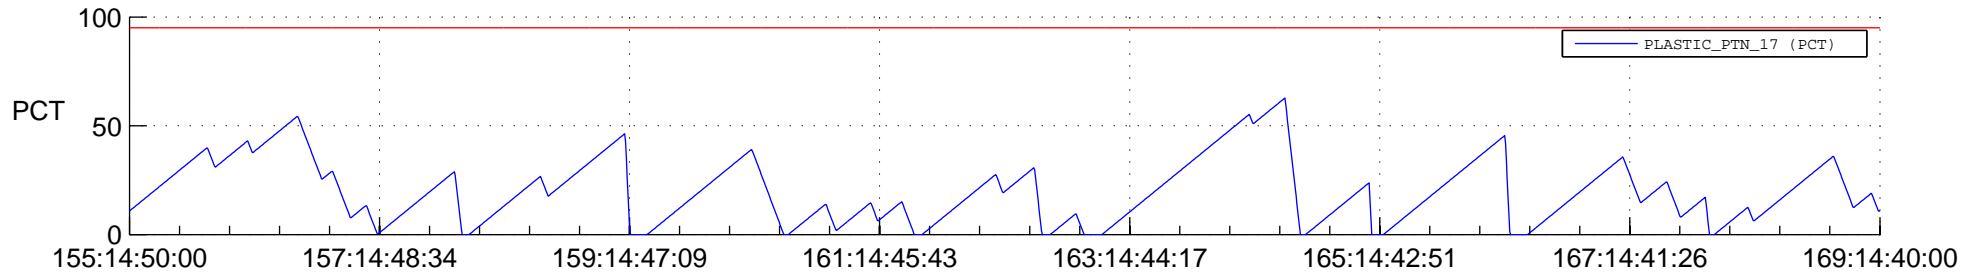

PLASTIC_Percent_Full_Prediction