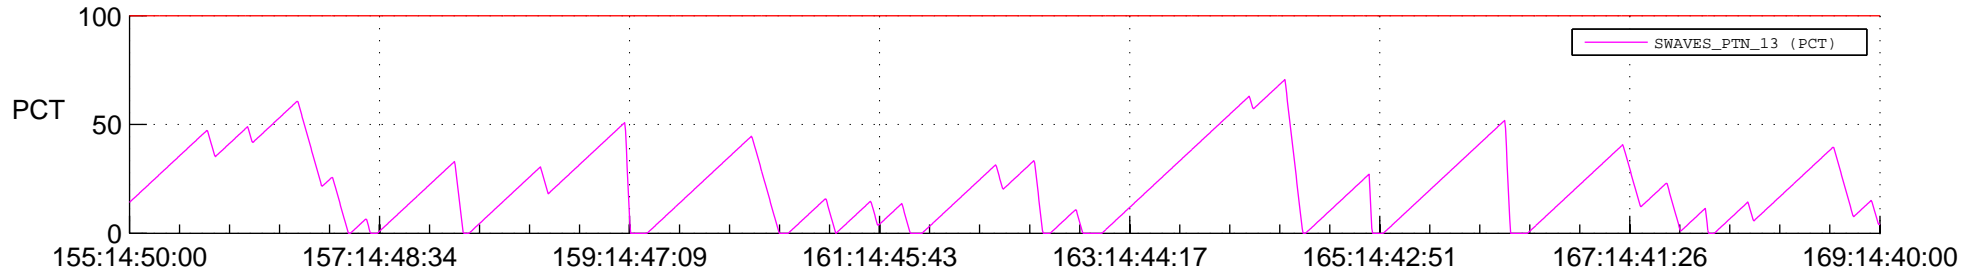

## SWAVES\_Percent\_Full\_Prediction

## Spacecraft\_DownLink\_Rate

Ground Time (2013:155:14:50:00.000 -2013:169:14:40:00.000)