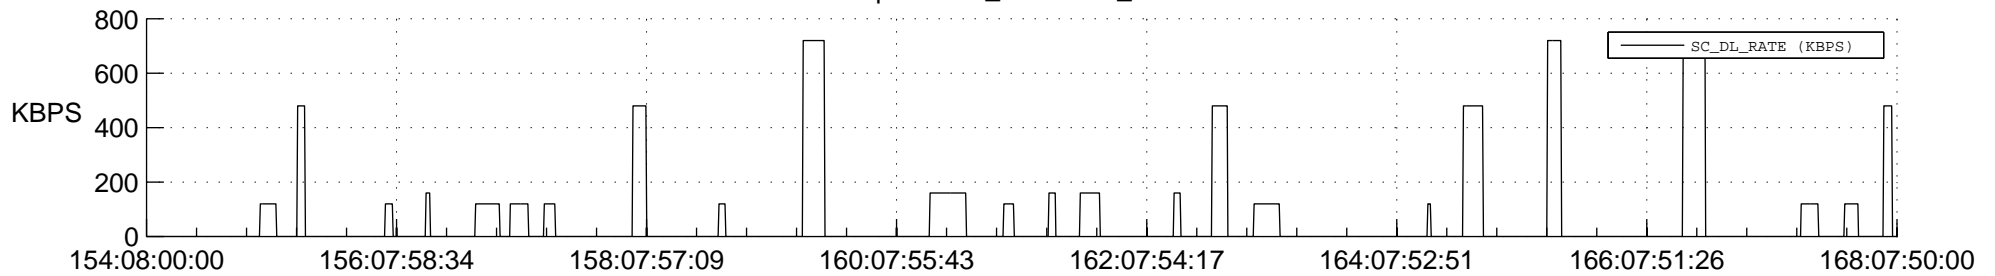

STEREO AHEAD SSR PCT Full Prediction

SWAVES_Percent_Full_Prediction

IMPACT_Percent_Full_Prediction

PLASTIC_Percent_Full_Prediction

Spacecraft_DownLink_Rate

Ground Time (2013:154:08:00:00.000 -2013:168:07:50:00.000)