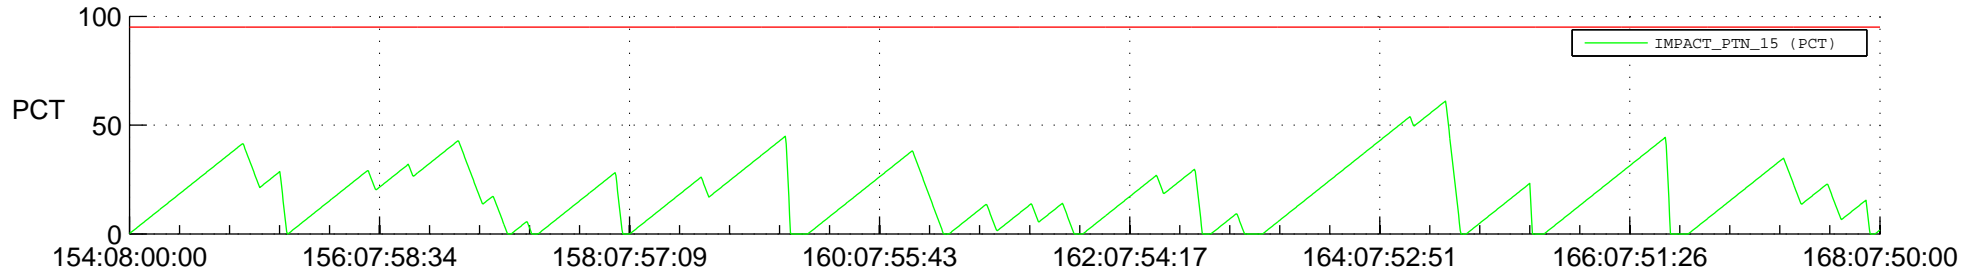

STEREO AHEAD SSR PCT Full Prediction

SWAVES_Percent_Full_Prediction

IMPACT_Percent_Full_Prediction

PLASTIC_Percent_Full_Prediction

Spacecraft_DownLink_Rate

Ground Time (2013:154:08:00:00.000 -2013:168:07:50:00.000)