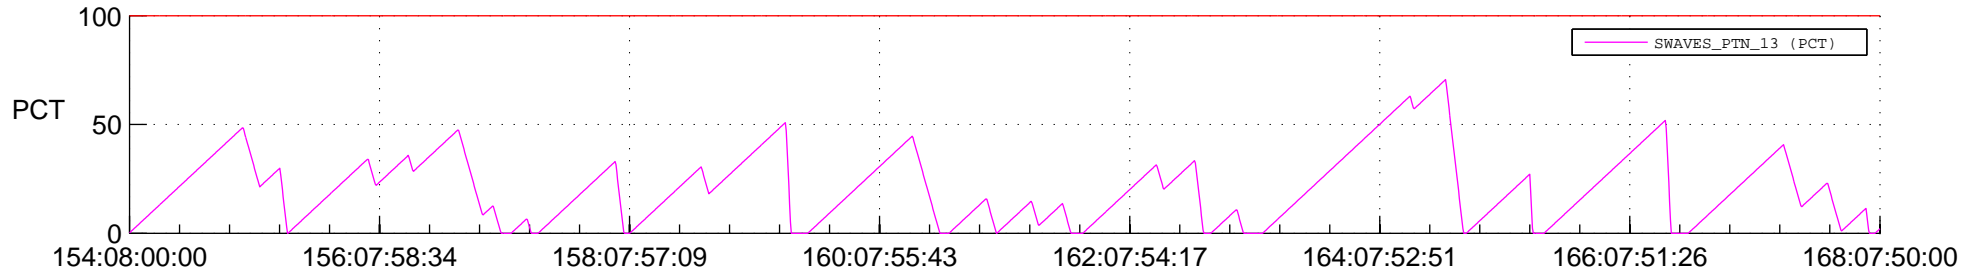

STEREO AHEAD SSR PCT Full Prediction

SWAVES_Percent_Full_Prediction

IMPACT_Percent_Full_Prediction

PLASTIC_Percent_Full_Prediction

Spacecraft_DownLink_Rate

Ground Time (2013:154:08:00:00.000 -2013:168:07:50:00.000)