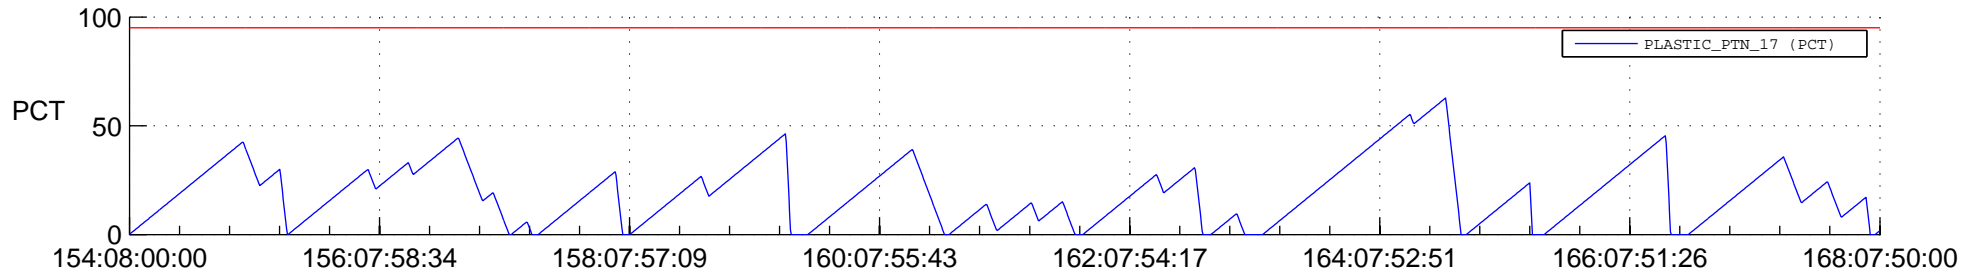

STEREO AHEAD SSR PCT Full Prediction

SWAVES_Percent_Full_Prediction

IMPACT_Percent_Full_Prediction

PLASTIC_Percent_Full_Prediction

Spacecraft_DownLink_Rate

Ground Time (2013:154:08:00:00.000 -2013:168:07:50:00.000)