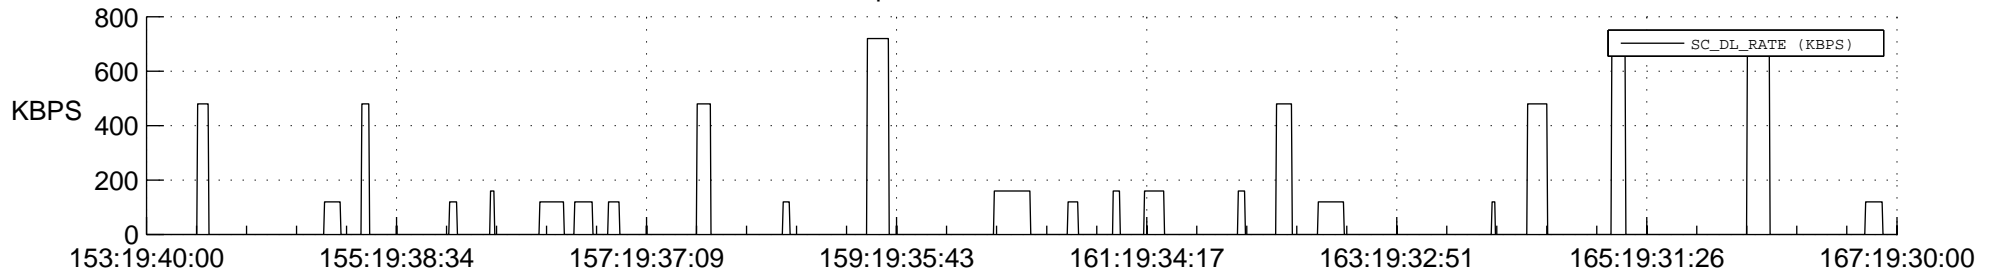

## Spacecraft\_DownLink\_Rate

Ground Time (2013:153:19:40:00.000 -2013:167:19:30:00.000)