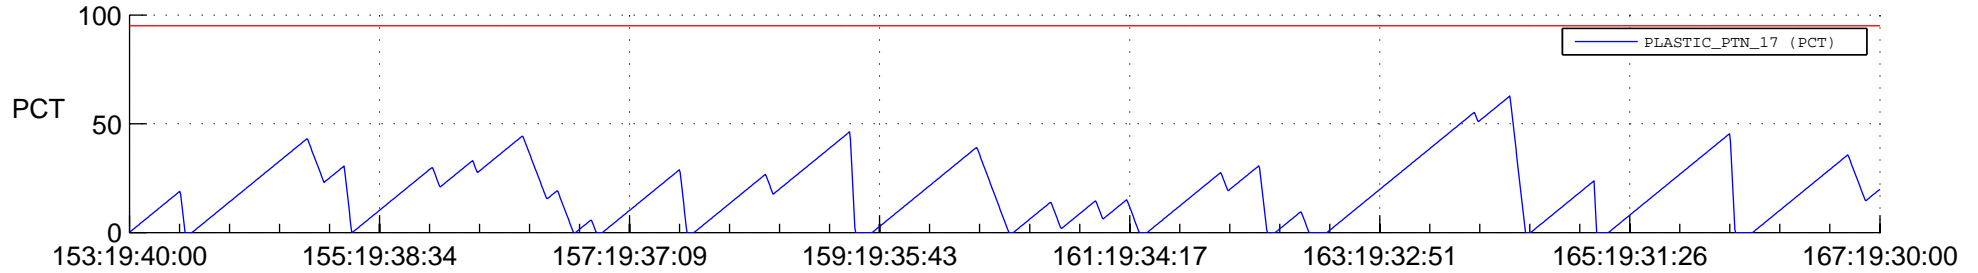

# STEREO AHEAD SSR PCT Full Prediction

## SWAVES\_Percent\_Full\_Prediction

## Spacecraft\_DownLink\_Rate

Ground Time (2013:153:19:40:00.000 -2013:167:19:30:00.000)