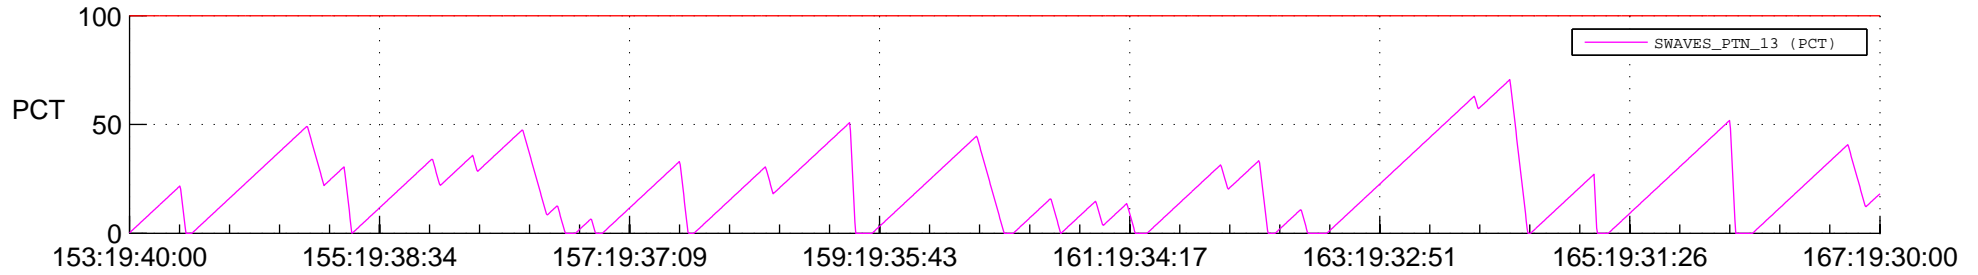

## SWAVES\_Percent\_Full\_Prediction

## Spacecraft\_DownLink\_Rate

Ground Time (2013:153:19:40:00.000 -2013:167:19:30:00.000)