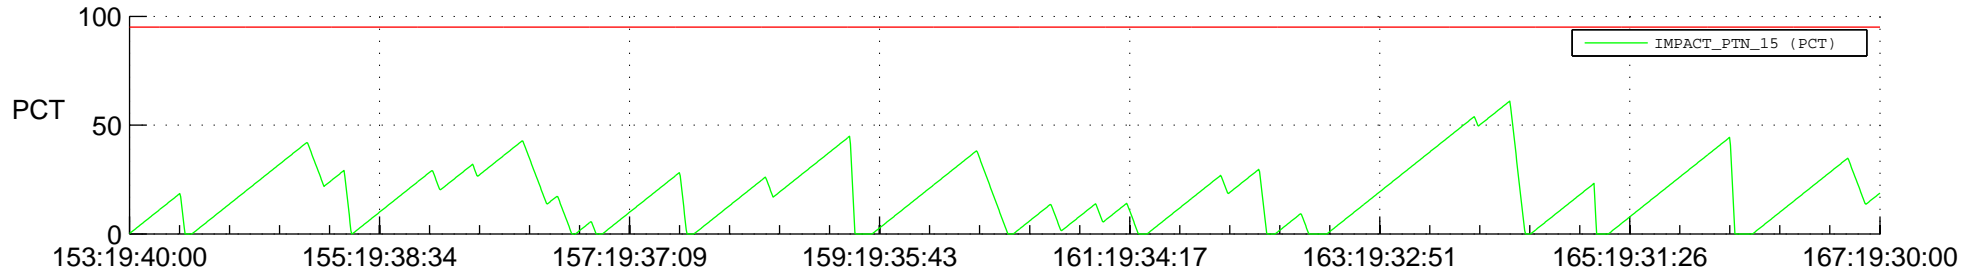

IMPACT_Percent_Full_Prediction