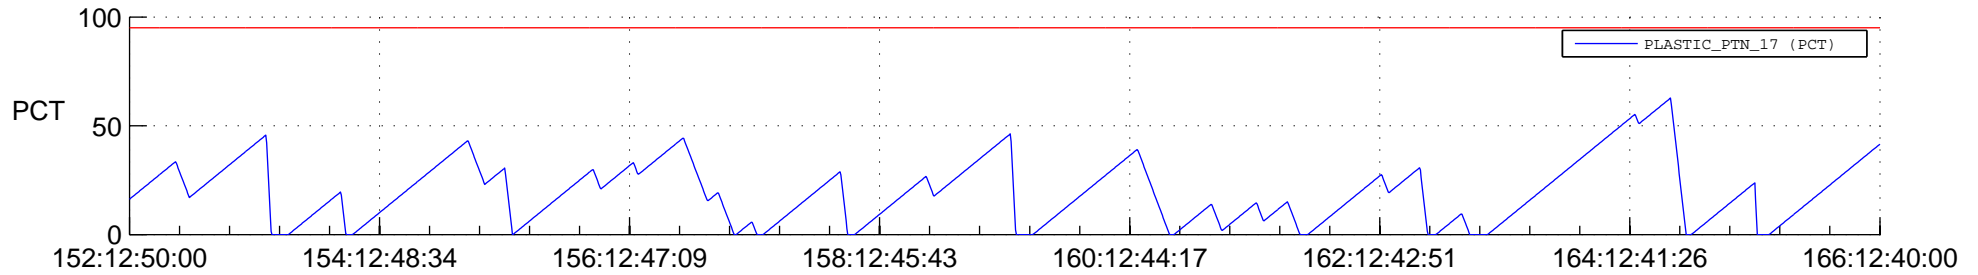

STEREO AHEAD SSR PCT Full Prediction

SWAVES_Percent_Full_Prediction

IMPACT_Percent_Full_Prediction

PLASTIC_Percent_Full_Prediction

Spacecraft_DownLink_Rate