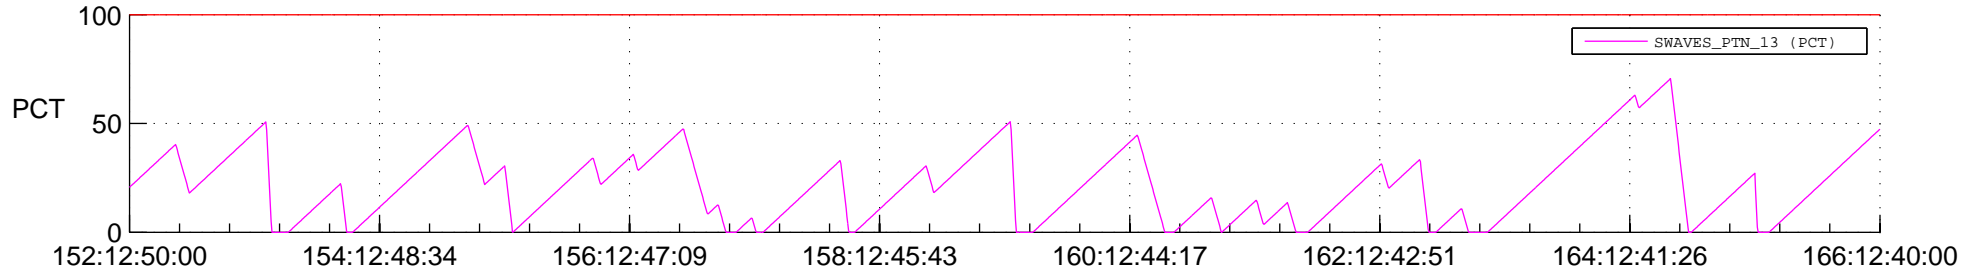

STEREO AHEAD SSR PCT Full Prediction

SWAVES_Percent_Full_Prediction

IMPACT_Percent_Full_Prediction

PLASTIC_Percent_Full_Prediction

Spacecraft_DownLink_Rate