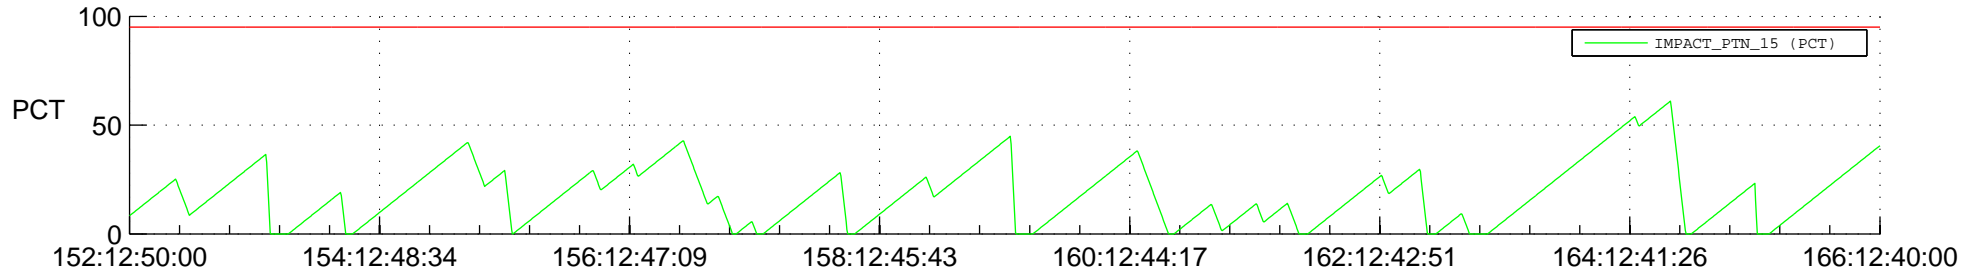

STEREO AHEAD SSR PCT Full Prediction

SWAVES_Percent_Full_Prediction

IMPACT_Percent_Full_Prediction

PLASTIC_Percent_Full_Prediction

Spacecraft_DownLink_Rate