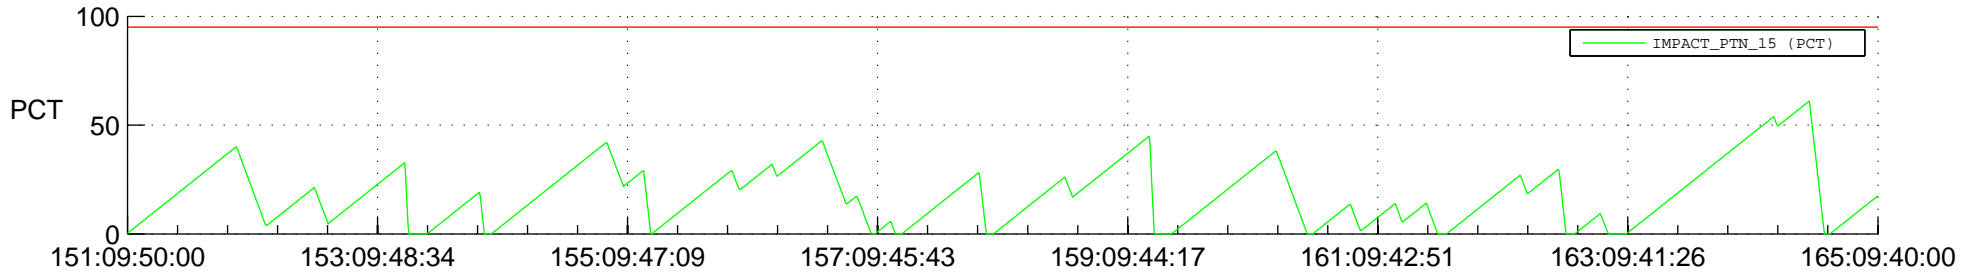

IMPACT_Percent_Full_Prediction