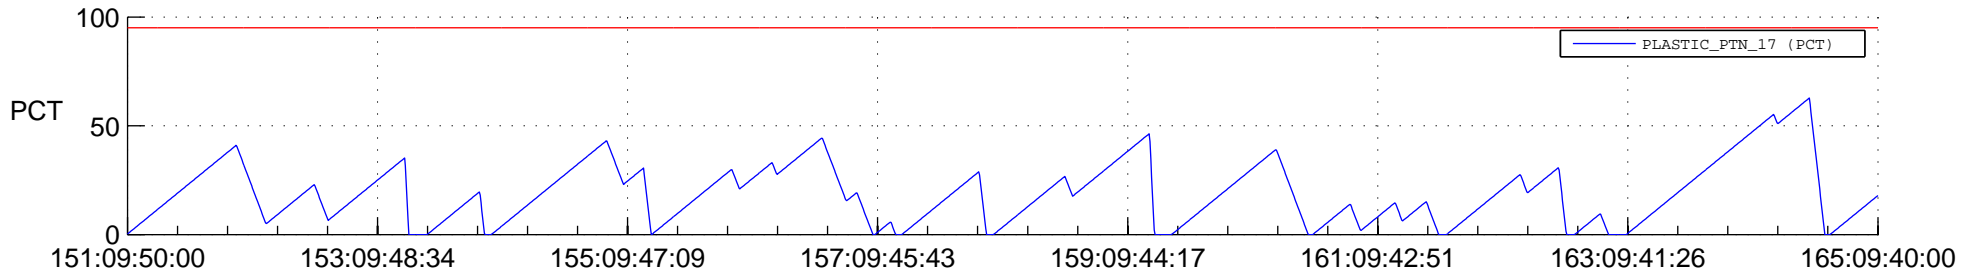

PLASTIC_Percent_Full_Prediction