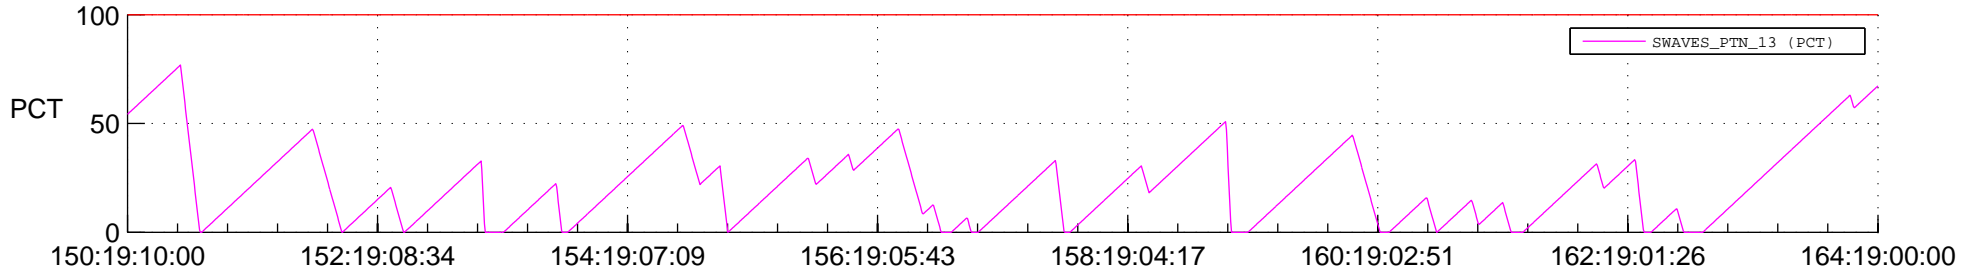

STEREO AHEAD SSR PCT Full Prediction

SWAVES_Percent_Full_Prediction

IMPACT_Percent_Full_Prediction

PLASTIC_Percent_Full_Prediction

Spacecraft_DownLink_Rate