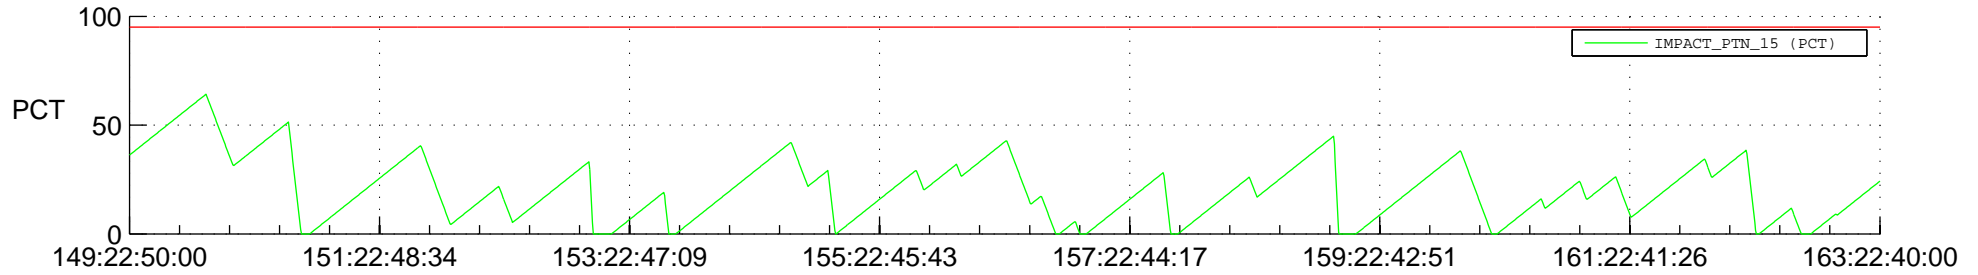

STEREO AHEAD SSR PCT Full Prediction

SWAVES_Percent_Full_Prediction

IMPACT_Percent_Full_Prediction

PLASTIC_Percent_Full_Prediction

Spacecraft_DownLink_Rate