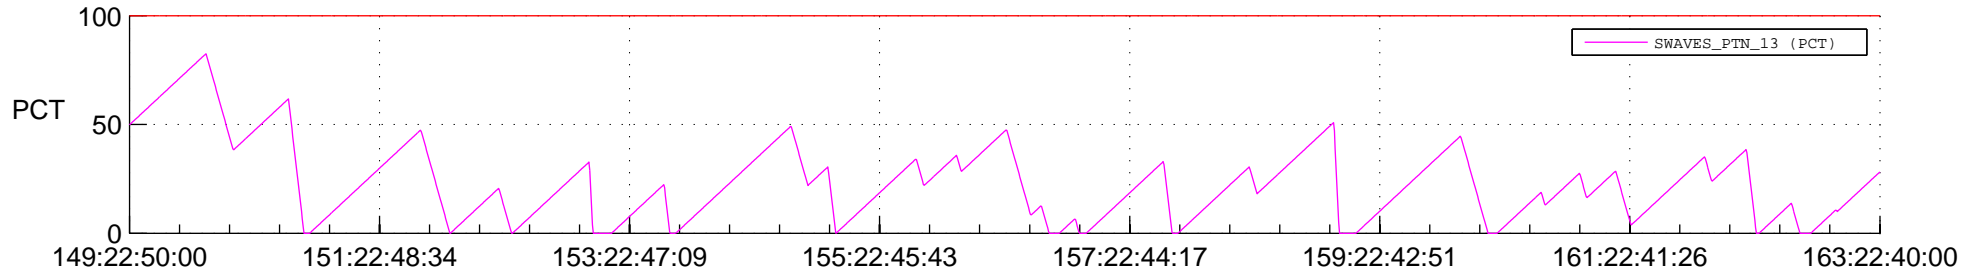

STEREO AHEAD SSR PCT Full Prediction

SWAVES_Percent_Full_Prediction

IMPACT_Percent_Full_Prediction

PLASTIC_Percent_Full_Prediction

Spacecraft_DownLink_Rate