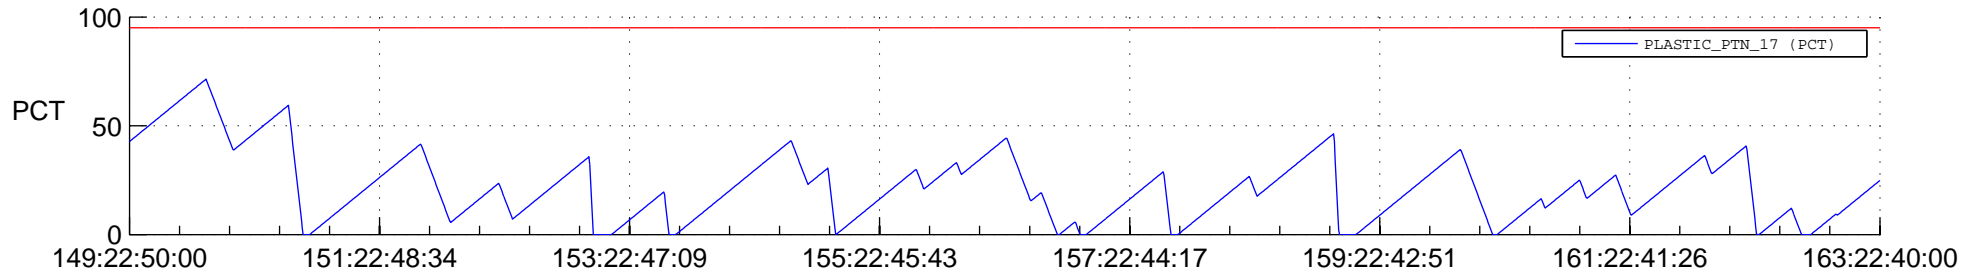

STEREO AHEAD SSR PCT Full Prediction

SWAVES_Percent_Full_Prediction

IMPACT_Percent_Full_Prediction

PLASTIC_Percent_Full_Prediction

Spacecraft_DownLink_Rate