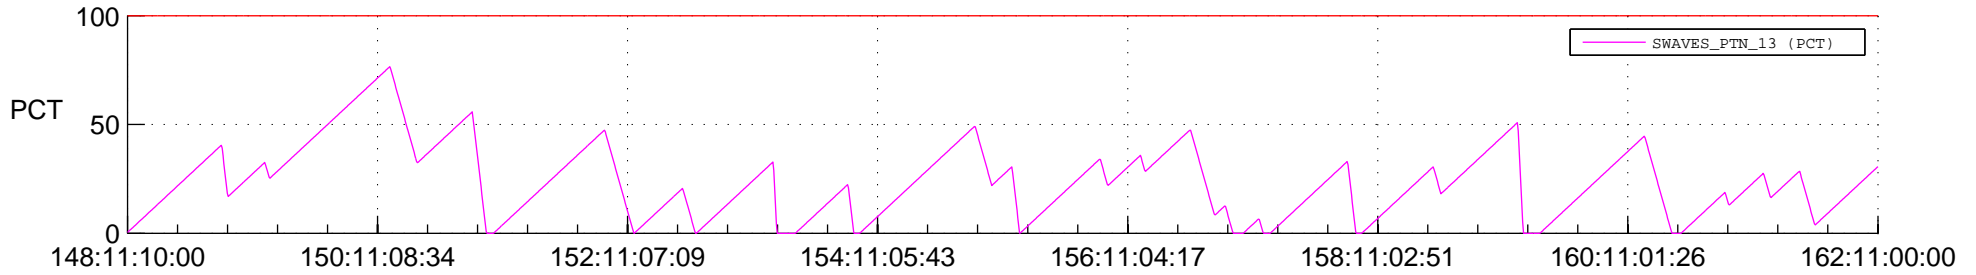

STEREO AHEAD SSR PCT Full Prediction

SWAVES_Percent_Full_Prediction

IMPACT_Percent_Full_Prediction

PLASTIC_Percent_Full_Prediction

Spacecraft_DownLink_Rate