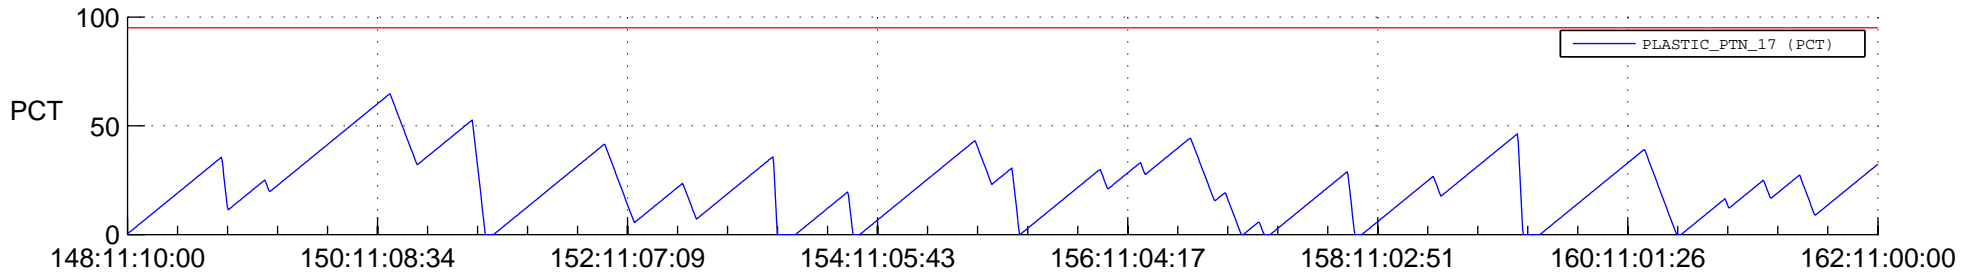

STEREO AHEAD SSR PCT Full Prediction

SWAVES_Percent_Full_Prediction

IMPACT_Percent_Full_Prediction

PLASTIC_Percent_Full_Prediction

Spacecraft_DownLink_Rate