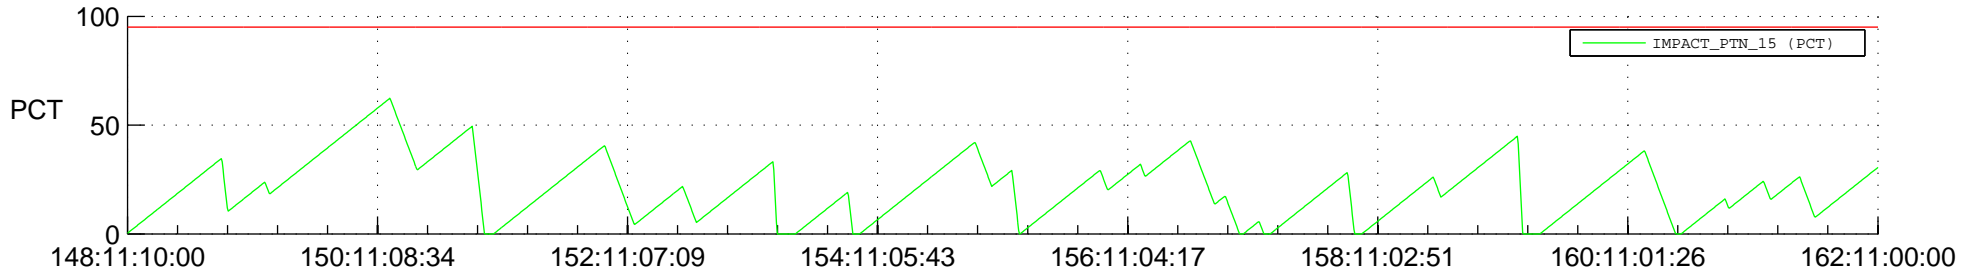

STEREO AHEAD SSR PCT Full Prediction

SWAVES_Percent_Full_Prediction

IMPACT_Percent_Full_Prediction

PLASTIC_Percent_Full_Prediction

Spacecraft_DownLink_Rate