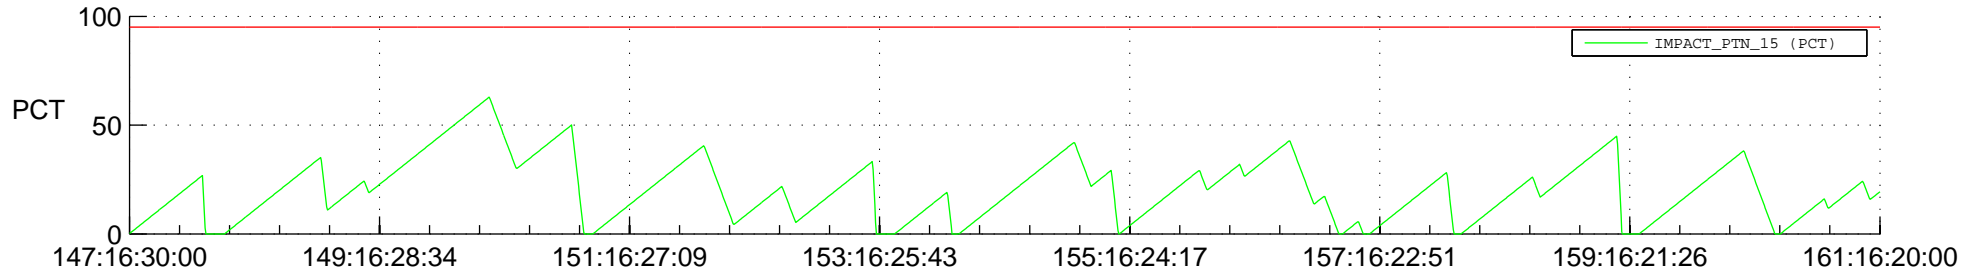

STEREO AHEAD SSR PCT Full Prediction

SWAVES_Percent_Full_Prediction

IMPACT_Percent_Full_Prediction

PLASTIC_Percent_Full_Prediction

Spacecraft_DownLink_Rate