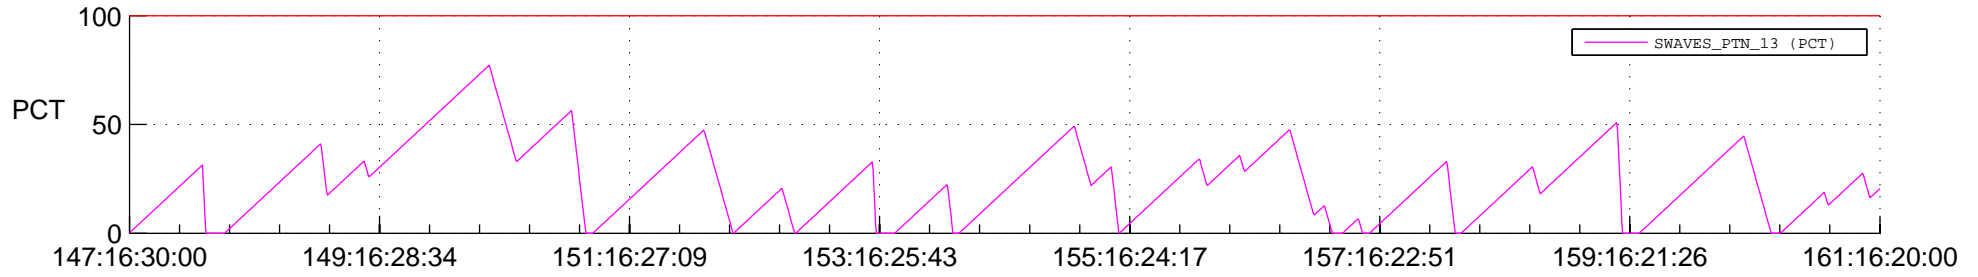

STEREO AHEAD SSR PCT Full Prediction

SWAVES_Percent_Full_Prediction

IMPACT_Percent_Full_Prediction

PLASTIC_Percent_Full_Prediction

Spacecraft_DownLink_Rate