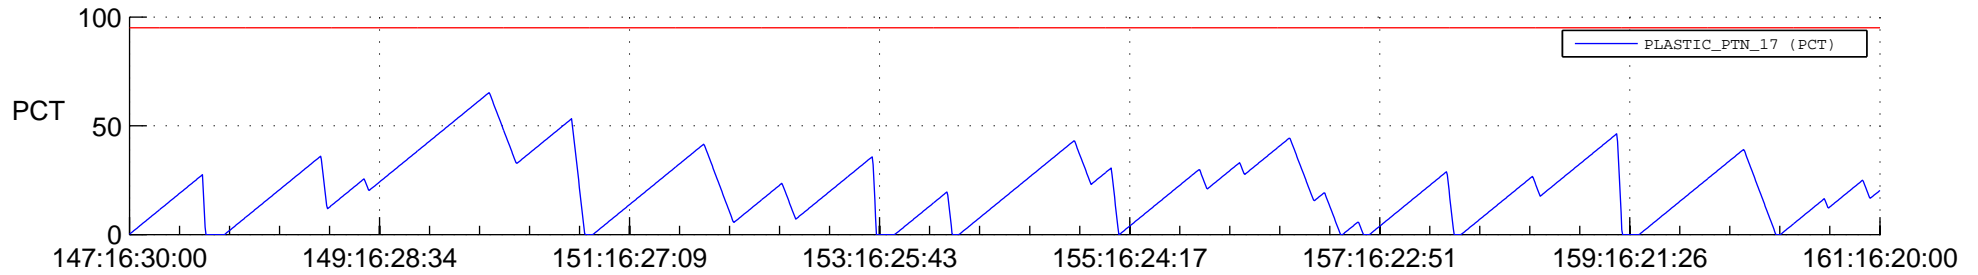

STEREO AHEAD SSR PCT Full Prediction

SWAVES_Percent_Full_Prediction

IMPACT_Percent_Full_Prediction

PLASTIC_Percent_Full_Prediction

Spacecraft_DownLink_Rate