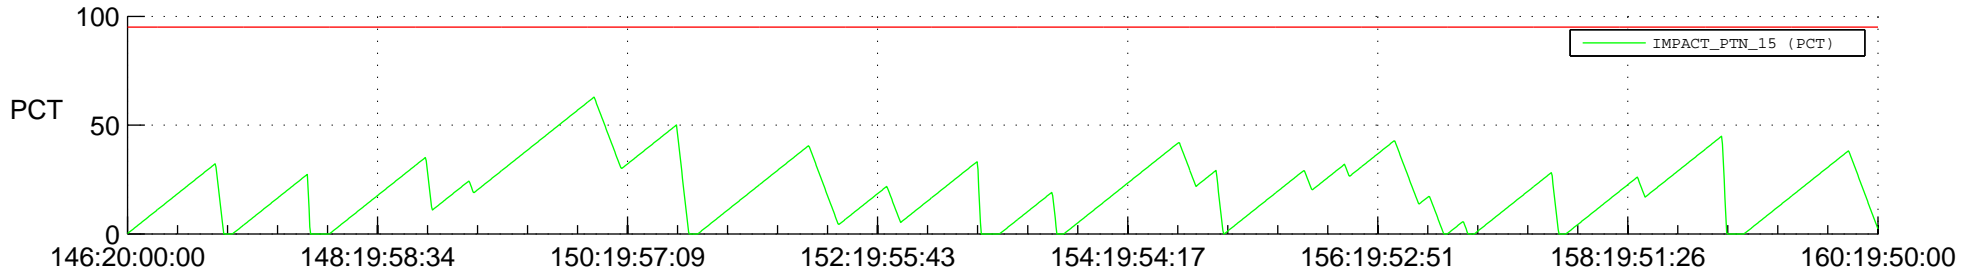

IMPACT_Percent_Full_Prediction