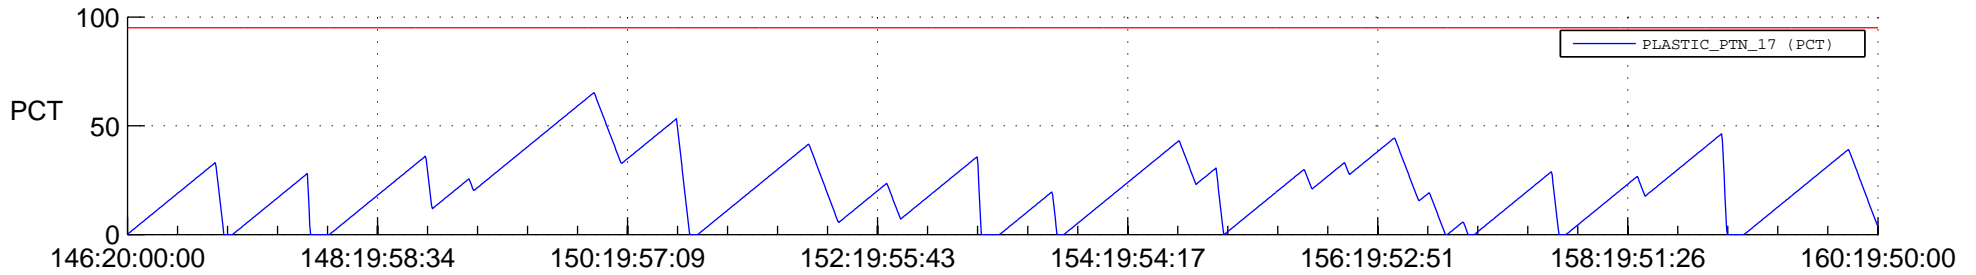

PLASTIC_Percent_Full_Prediction