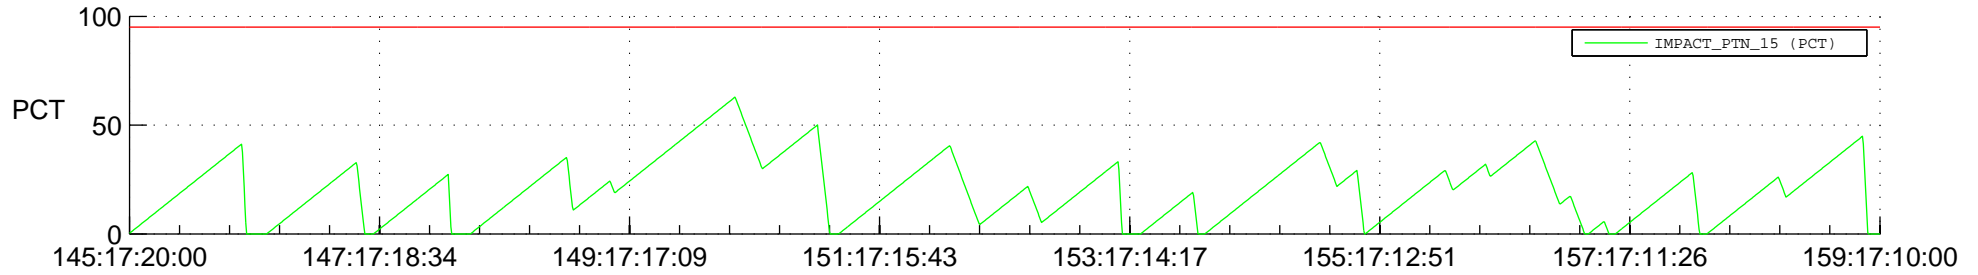

STEREO AHEAD SSR PCT Full Prediction

SWAVES_Percent_Full_Prediction

IMPACT_Percent_Full_Prediction

PLASTIC_Percent_Full_Prediction

Spacecraft_DownLink_Rate