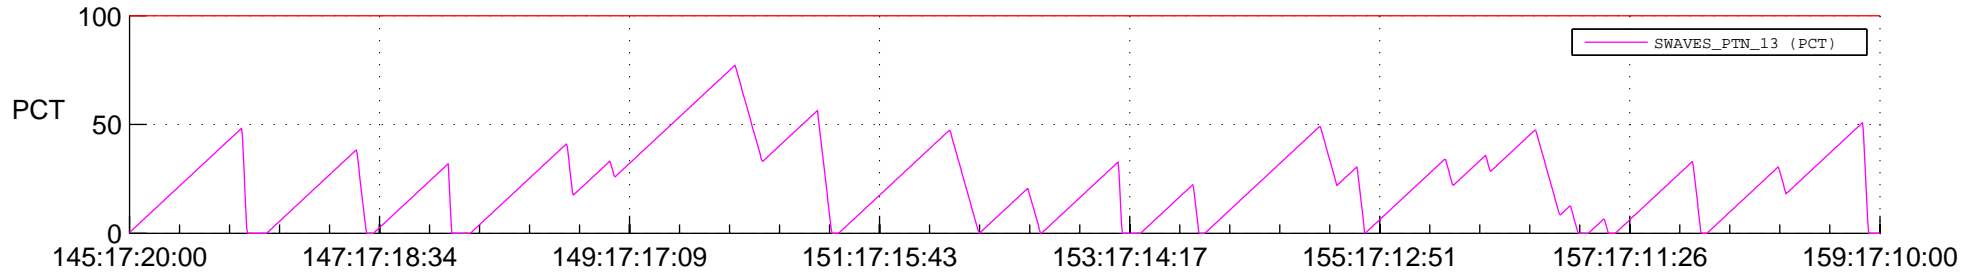

STEREO AHEAD SSR PCT Full Prediction

SWAVES_Percent_Full_Prediction

IMPACT_Percent_Full_Prediction

PLASTIC_Percent_Full_Prediction

Spacecraft_DownLink_Rate