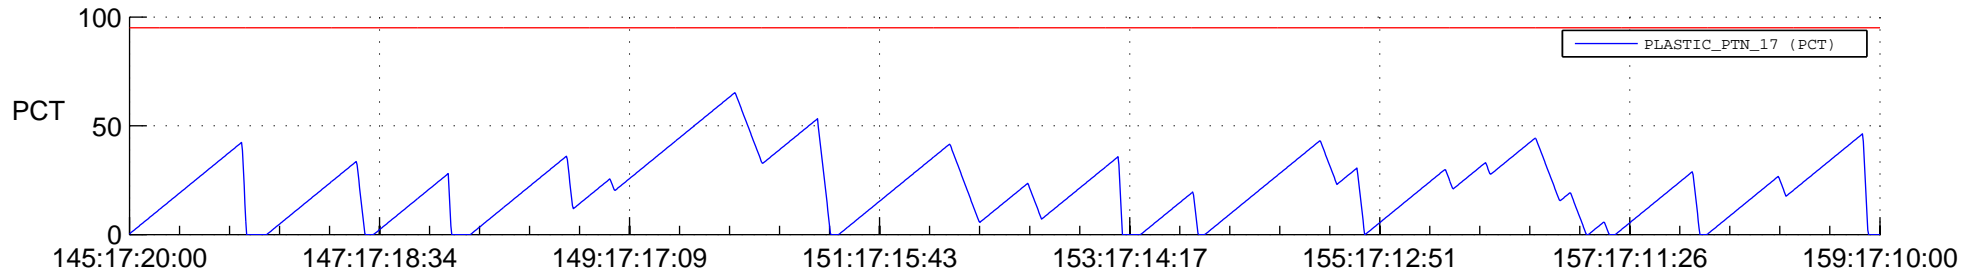

STEREO AHEAD SSR PCT Full Prediction

SWAVES_Percent_Full_Prediction

IMPACT_Percent_Full_Prediction

PLASTIC_Percent_Full_Prediction

Spacecraft_DownLink_Rate