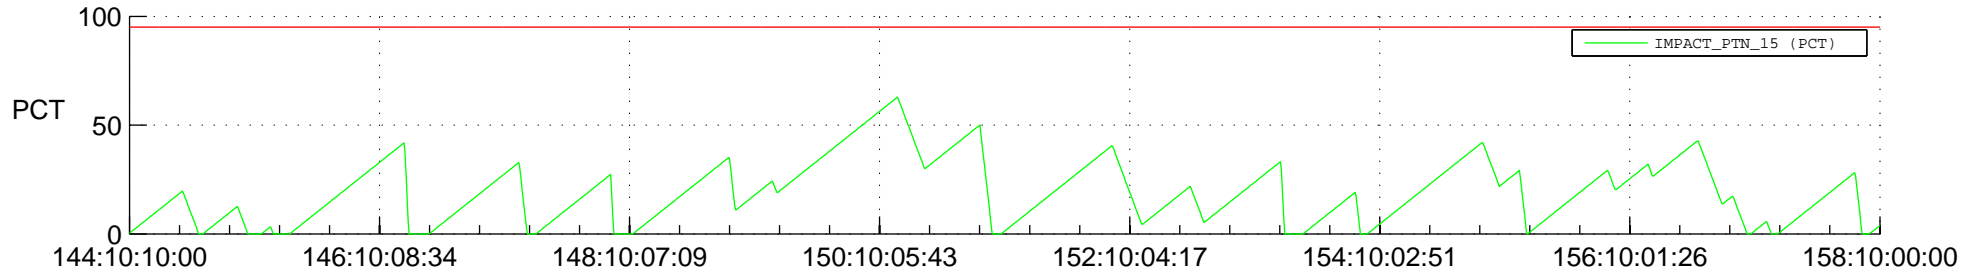

IMPACT_Percent_Full_Prediction