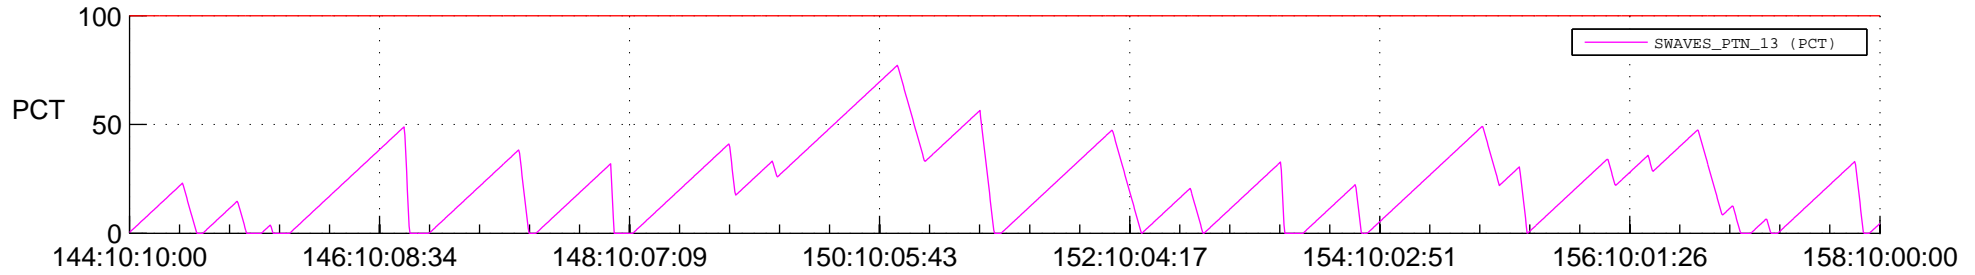

## SWAVES\_Percent\_Full\_Prediction

## Spacecraft\_DownLink\_Rate

Ground Time (2013:144:10:10:00.000 -2013:158:10:00:00.000)