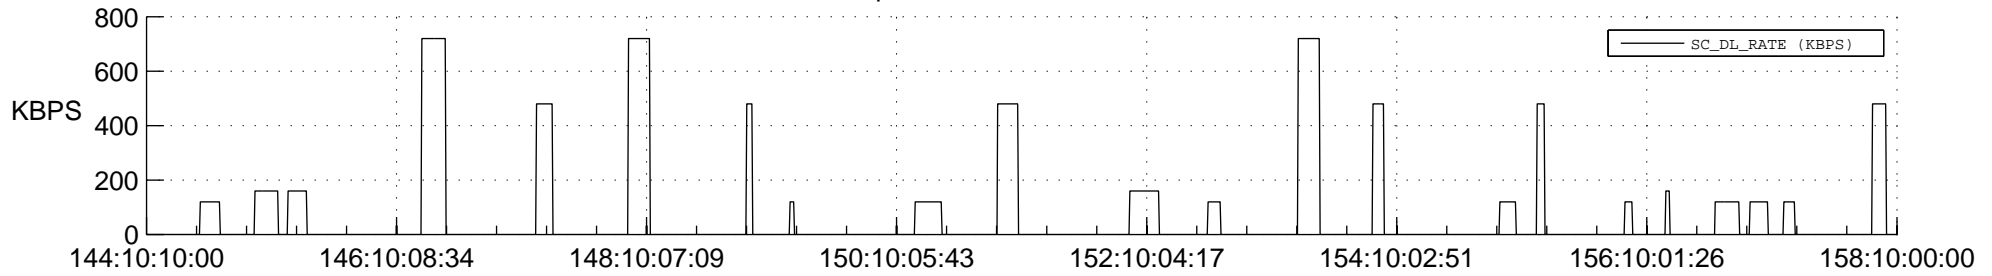

## Spacecraft\_DownLink\_Rate

Ground Time (2013:144:10:10:00.000 -2013:158:10:00:00.000)