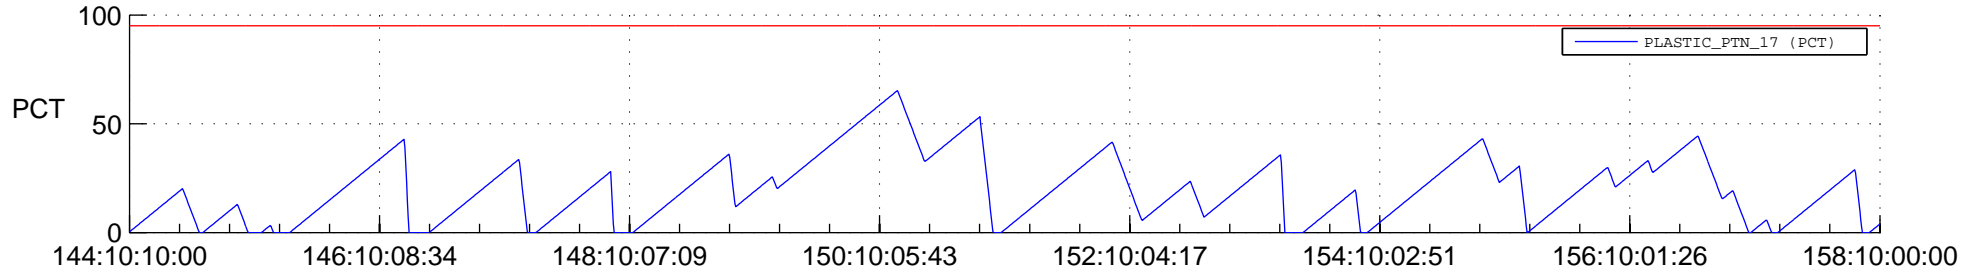

# STEREO AHEAD SSR PCT Full Prediction

## SWAVES\_Percent\_Full\_Prediction

## Spacecraft\_DownLink\_Rate

Ground Time (2013:144:10:10:00.000 -2013:158:10:00:00.000)