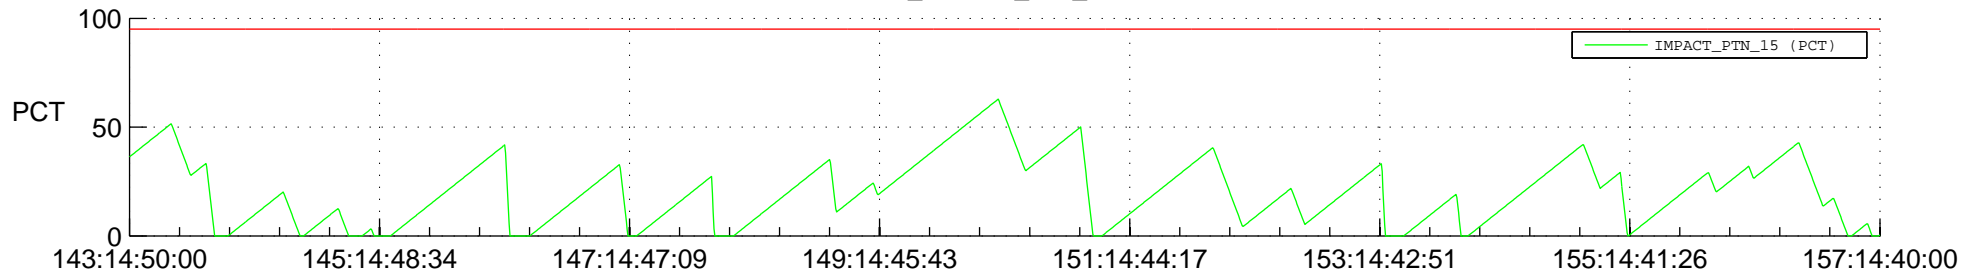

IMPACT_Percent_Full_Prediction