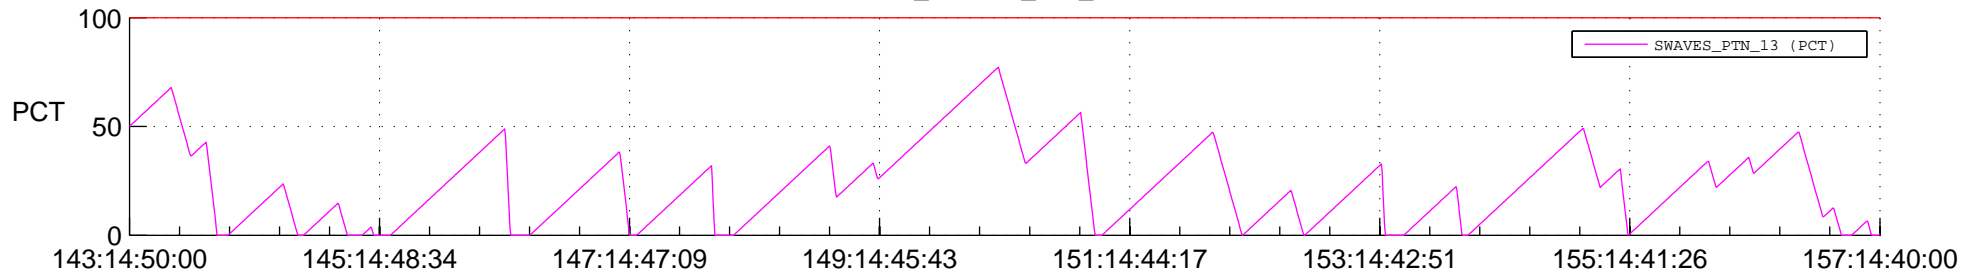

# STEREO AHEAD SSR PCT Full Prediction

## SWAVES\_Percent\_Full\_Prediction