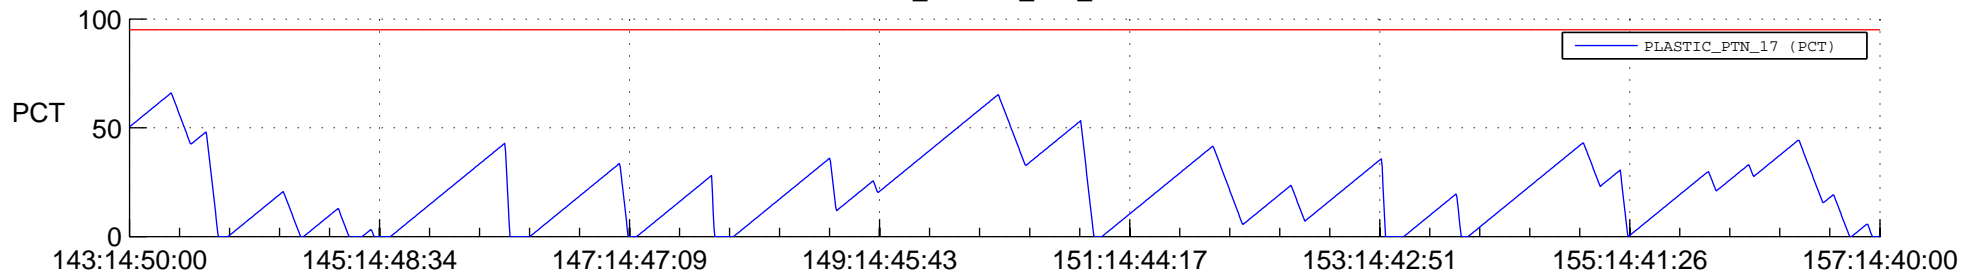

PLASTIC_Percent_Full_Prediction