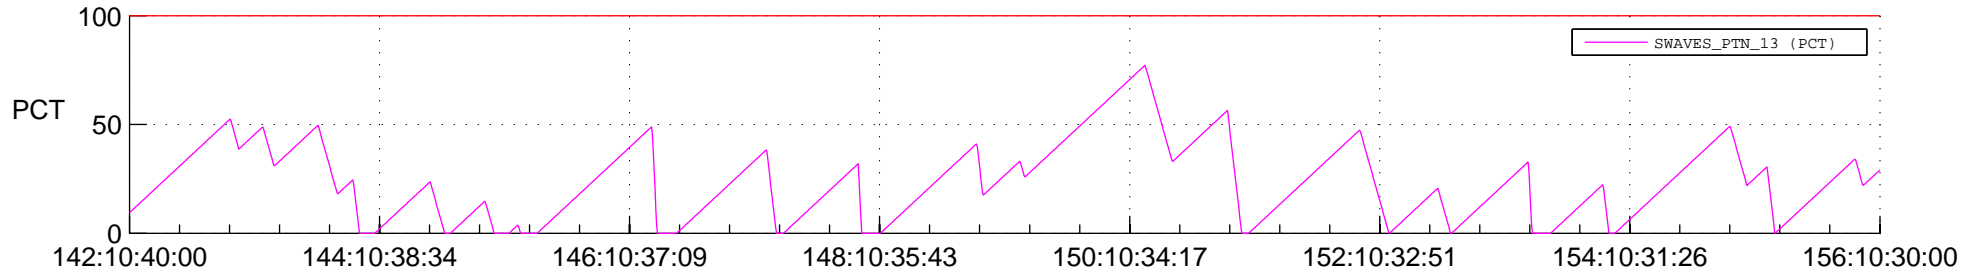

STEREO AHEAD SSR PCT Full Prediction

SWAVES_Percent_Full_Prediction

IMPACT_Percent_Full_Prediction

PLASTIC_Percent_Full_Prediction

Spacecraft_DownLink_Rate