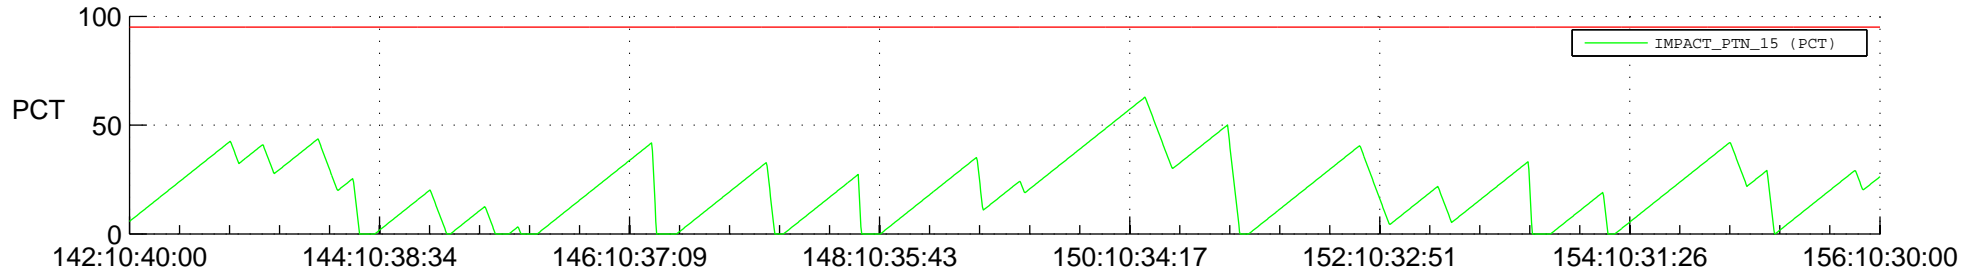

STEREO AHEAD SSR PCT Full Prediction

SWAVES_Percent_Full_Prediction

IMPACT_Percent_Full_Prediction

PLASTIC_Percent_Full_Prediction

Spacecraft_DownLink_Rate