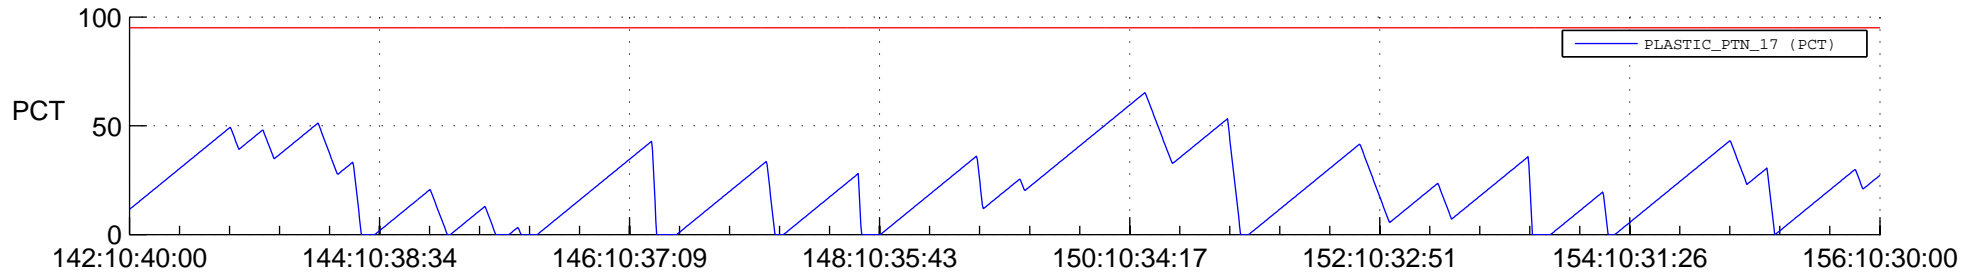

STEREO AHEAD SSR PCT Full Prediction

SWAVES_Percent_Full_Prediction

IMPACT_Percent_Full_Prediction

PLASTIC_Percent_Full_Prediction

Spacecraft_DownLink_Rate