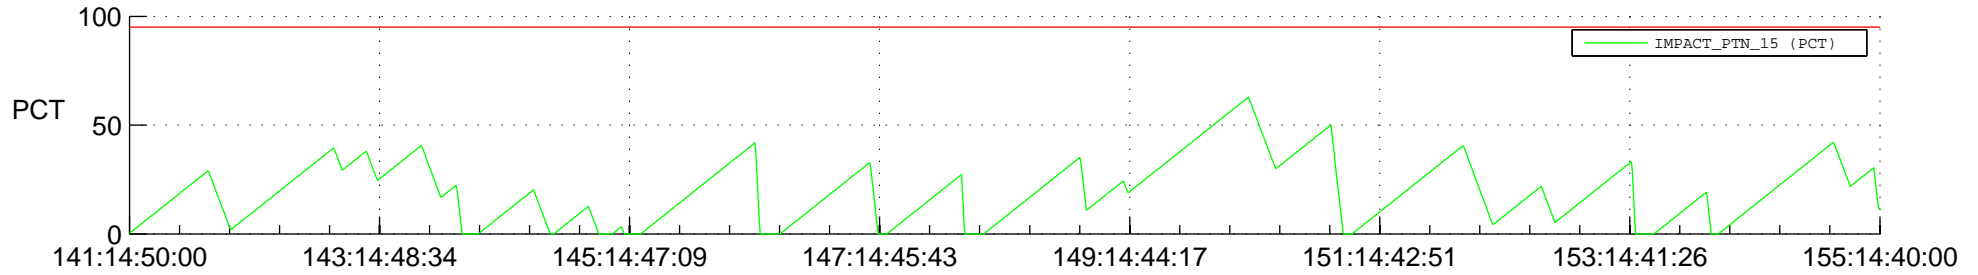

IMPACT_Percent_Full_Prediction