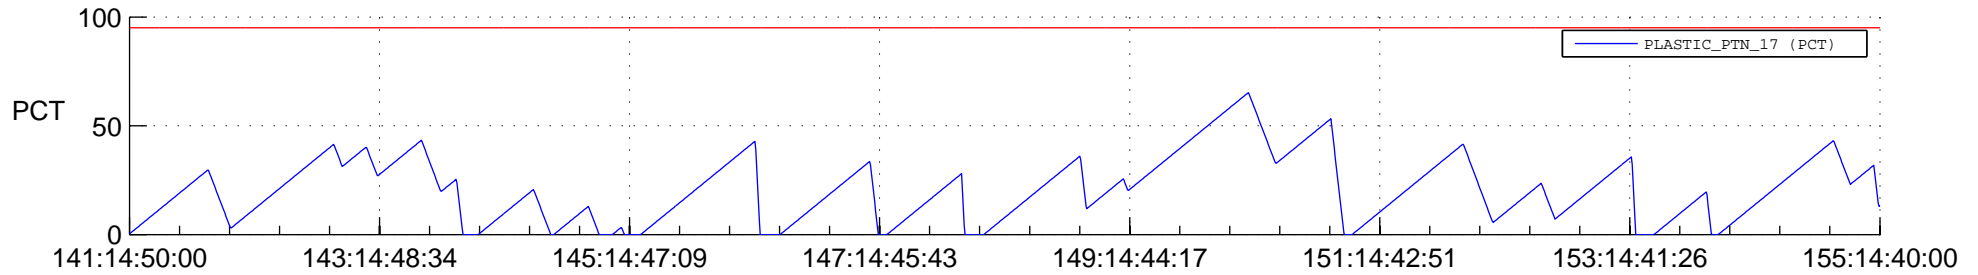

PLASTIC_Percent_Full_Prediction