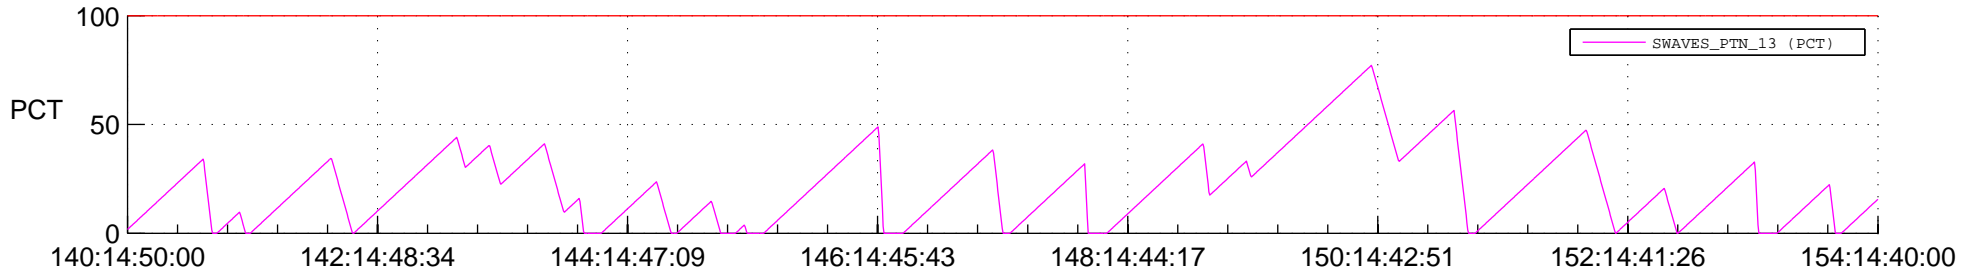

STEREO AHEAD SSR PCT Full Prediction

SWAVES_Percent_Full_Prediction

IMPACT_Percent_Full_Prediction

PLASTIC_Percent_Full_Prediction

Spacecraft_DownLink_Rate