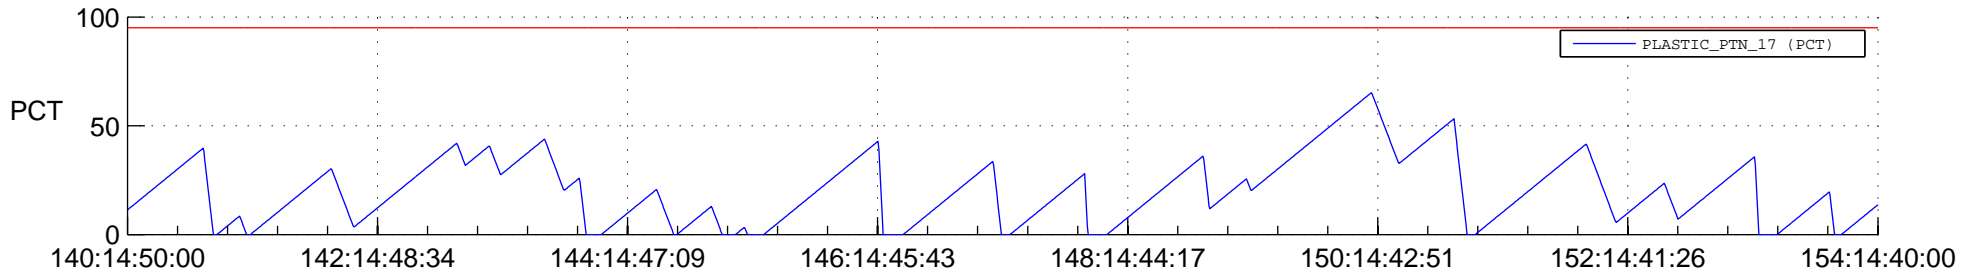

STEREO AHEAD SSR PCT Full Prediction

SWAVES_Percent_Full_Prediction

IMPACT_Percent_Full_Prediction

PLASTIC_Percent_Full_Prediction

Spacecraft_DownLink_Rate