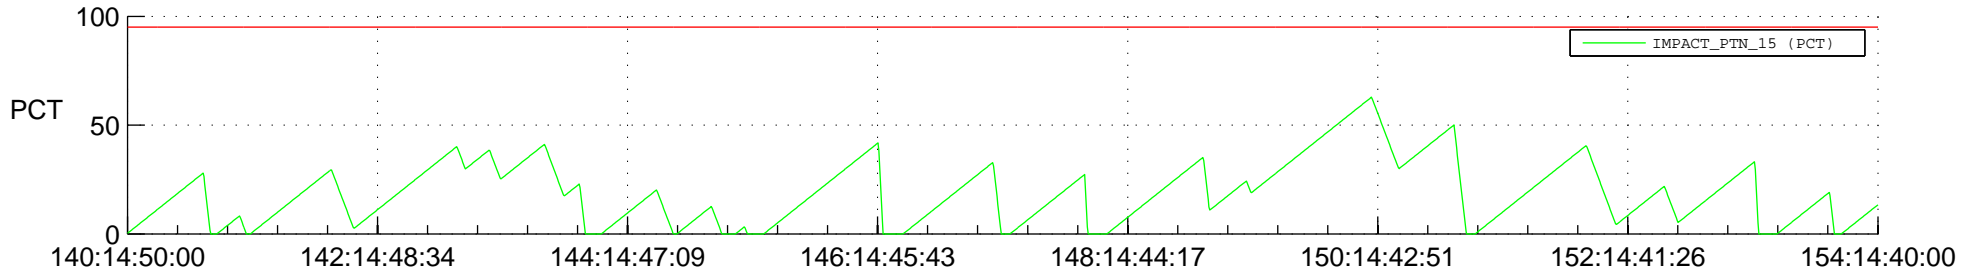

STEREO AHEAD SSR PCT Full Prediction

SWAVES_Percent_Full_Prediction

IMPACT_Percent_Full_Prediction

PLASTIC_Percent_Full_Prediction

Spacecraft_DownLink_Rate