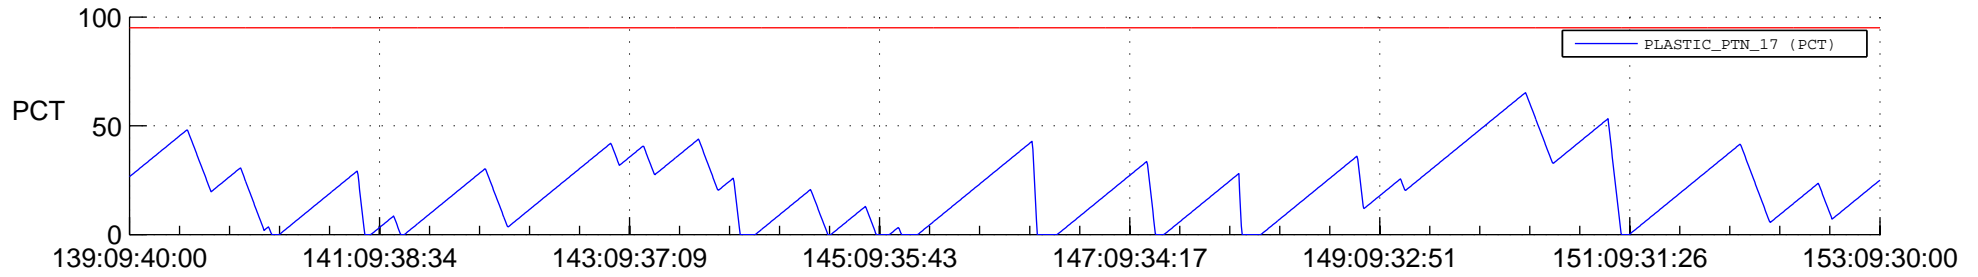

STEREO AHEAD SSR PCT Full Prediction

SWAVES_Percent_Full_Prediction

IMPACT_Percent_Full_Prediction

PLASTIC_Percent_Full_Prediction

Spacecraft_DownLink_Rate