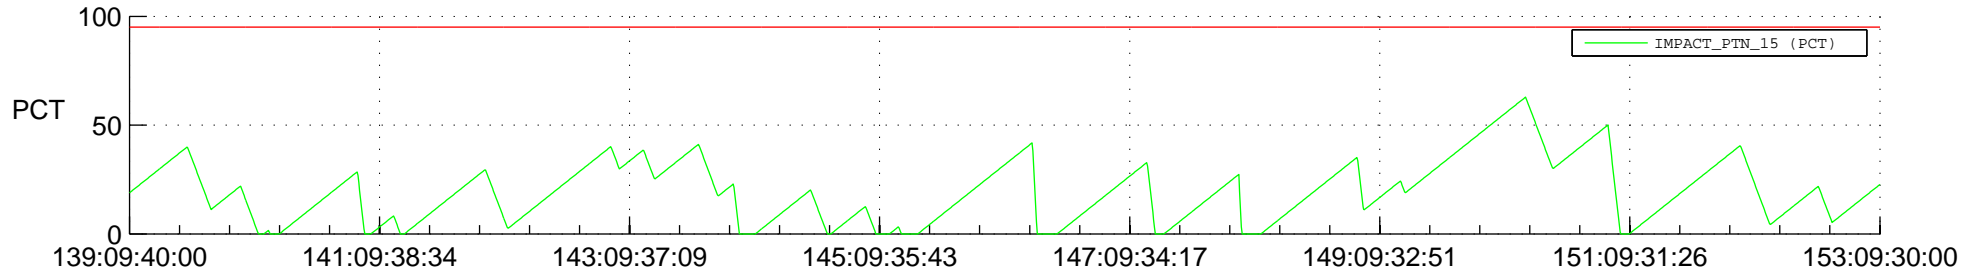

STEREO AHEAD SSR PCT Full Prediction

SWAVES_Percent_Full_Prediction

IMPACT_Percent_Full_Prediction

PLASTIC_Percent_Full_Prediction

Spacecraft_DownLink_Rate