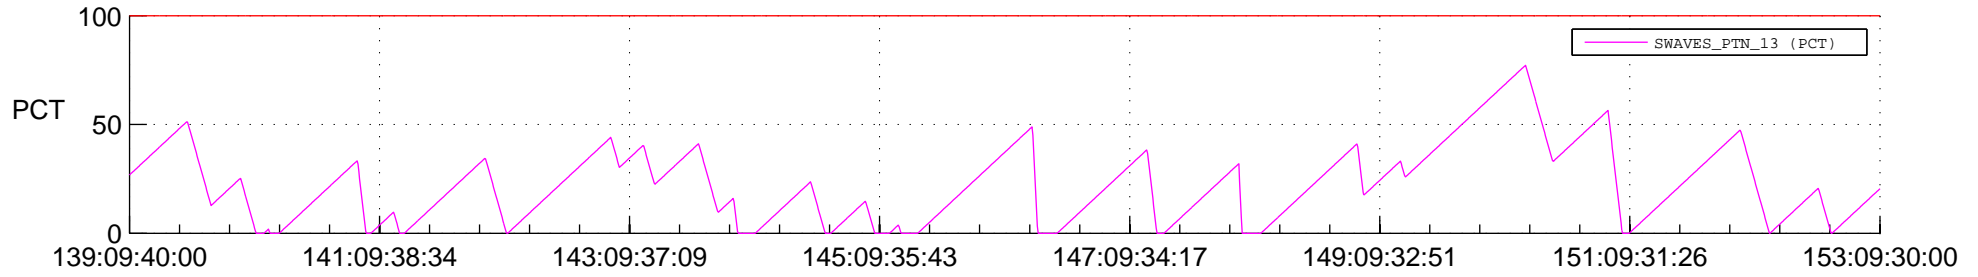

STEREO AHEAD SSR PCT Full Prediction

SWAVES_Percent_Full_Prediction

IMPACT_Percent_Full_Prediction

PLASTIC_Percent_Full_Prediction

Spacecraft_DownLink_Rate