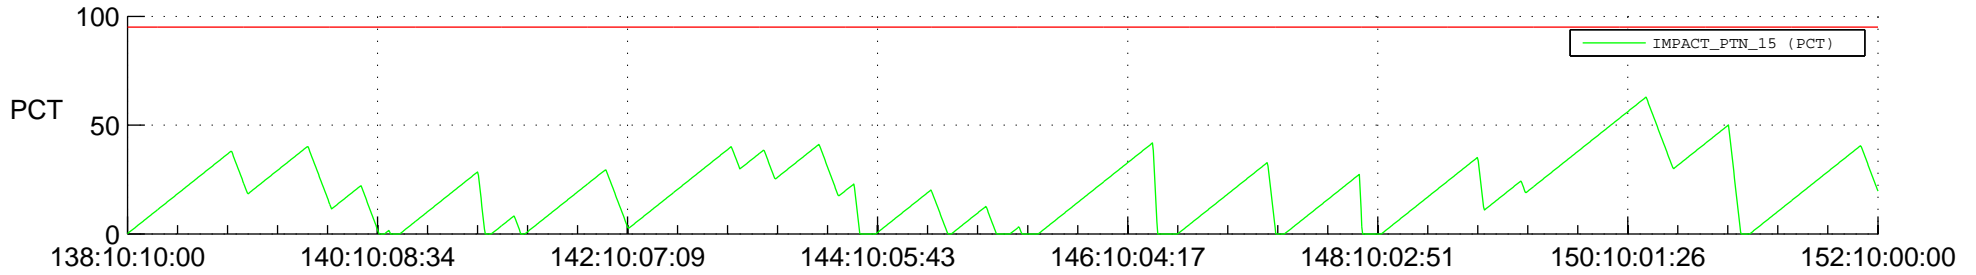

STEREO AHEAD SSR PCT Full Prediction

SWAVES_Percent_Full_Prediction

IMPACT_Percent_Full_Prediction

PLASTIC_Percent_Full_Prediction

Spacecraft_DownLink_Rate

Ground Time (2013:138:10:10:00.000 -2013:152:10:00:00.000)