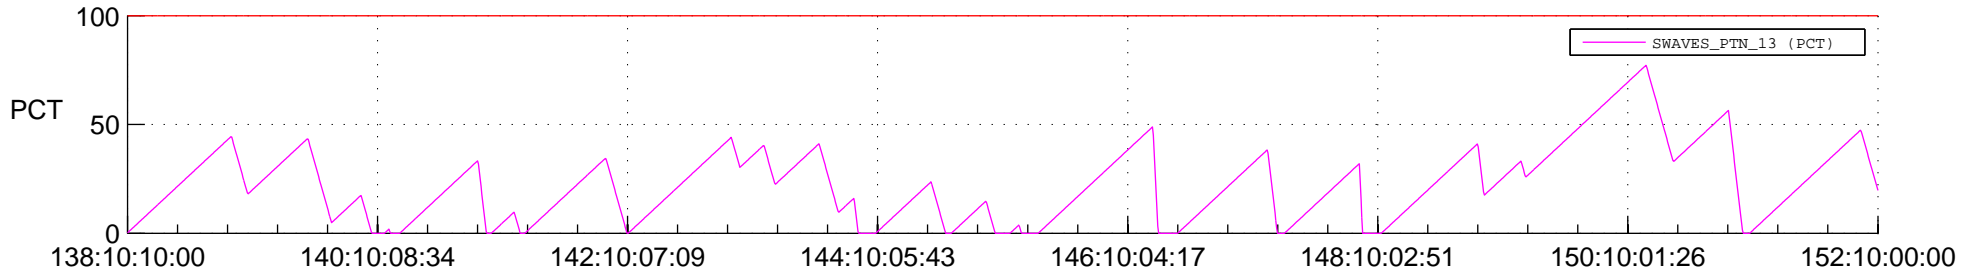

STEREO AHEAD SSR PCT Full Prediction

SWAVES_Percent_Full_Prediction

IMPACT_Percent_Full_Prediction

PLASTIC_Percent_Full_Prediction

Spacecraft_DownLink_Rate

Ground Time (2013:138:10:10:00.000 -2013:152:10:00:00.000)