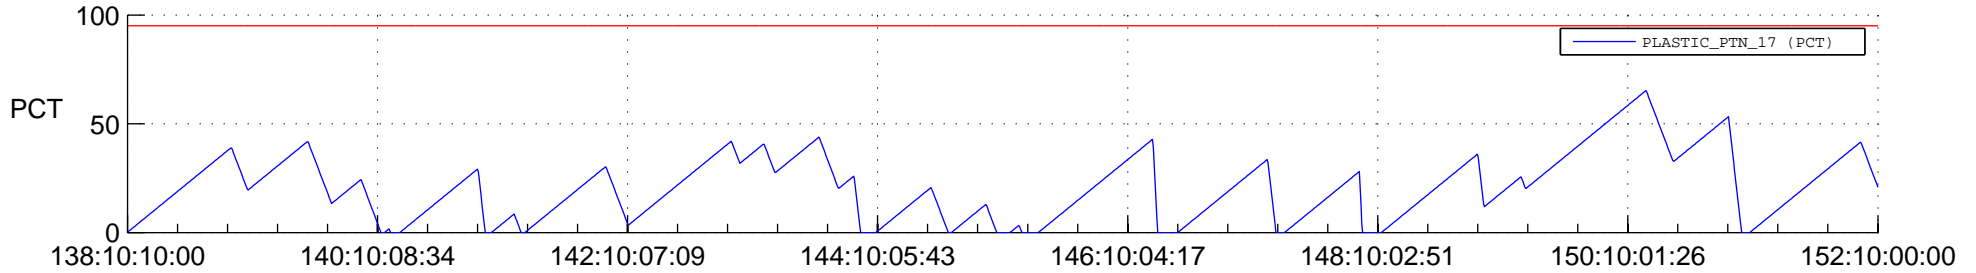

STEREO AHEAD SSR PCT Full Prediction

SWAVES_Percent_Full_Prediction

IMPACT_Percent_Full_Prediction

PLASTIC_Percent_Full_Prediction

Spacecraft_DownLink_Rate

Ground Time (2013:138:10:10:00.000 -2013:152:10:00:00.000)