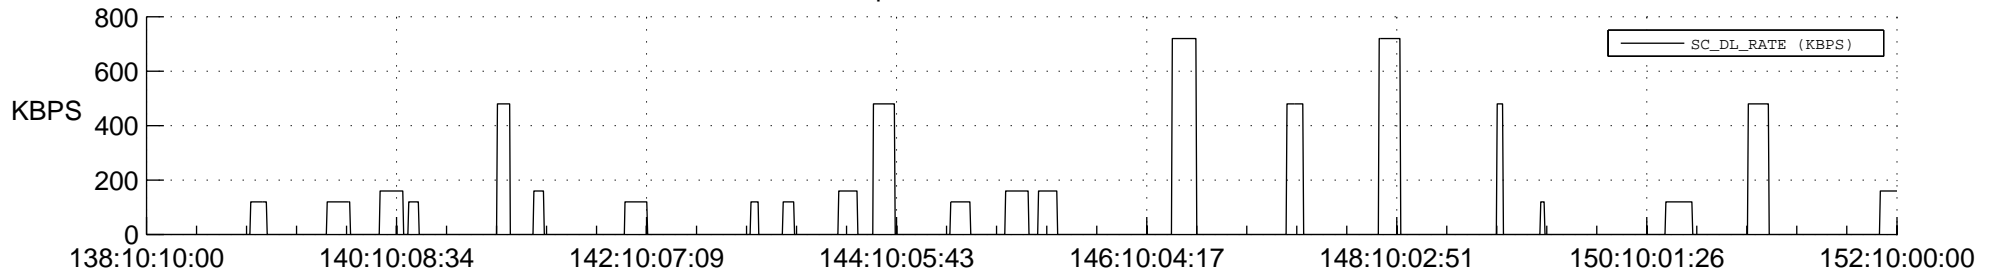

STEREO AHEAD SSR PCT Full Prediction

SWAVES_Percent_Full_Prediction

IMPACT_Percent_Full_Prediction

PLASTIC_Percent_Full_Prediction

Spacecraft_DownLink_Rate

Ground Time (2013:138:10:10:00.000 -2013:152:10:00:00.000)