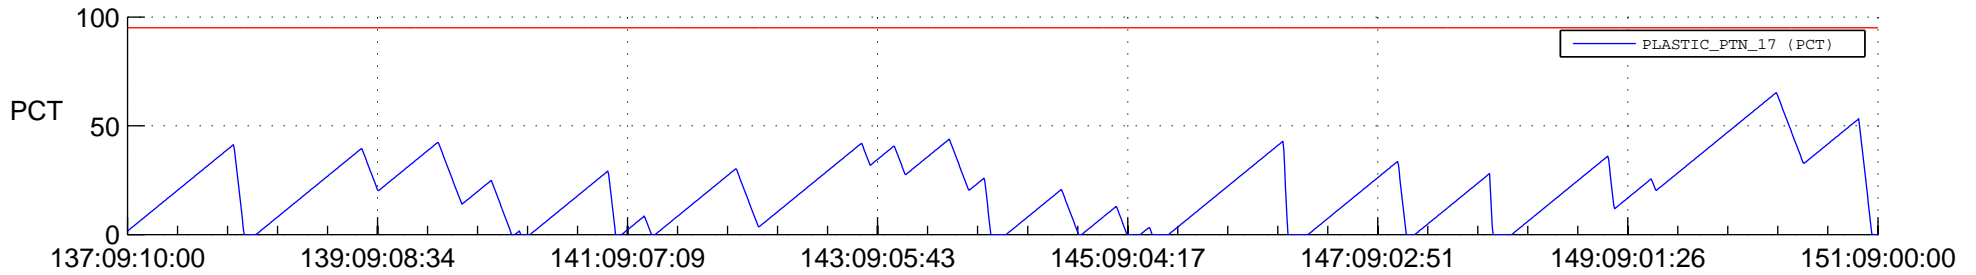

STEREO AHEAD SSR PCT Full Prediction

SWAVES_Percent_Full_Prediction

IMPACT_Percent_Full_Prediction

PLASTIC_Percent_Full_Prediction

Spacecraft_DownLink_Rate

Ground Time (2013:137:09:10:00.000 -2013:151:09:00:00.000)