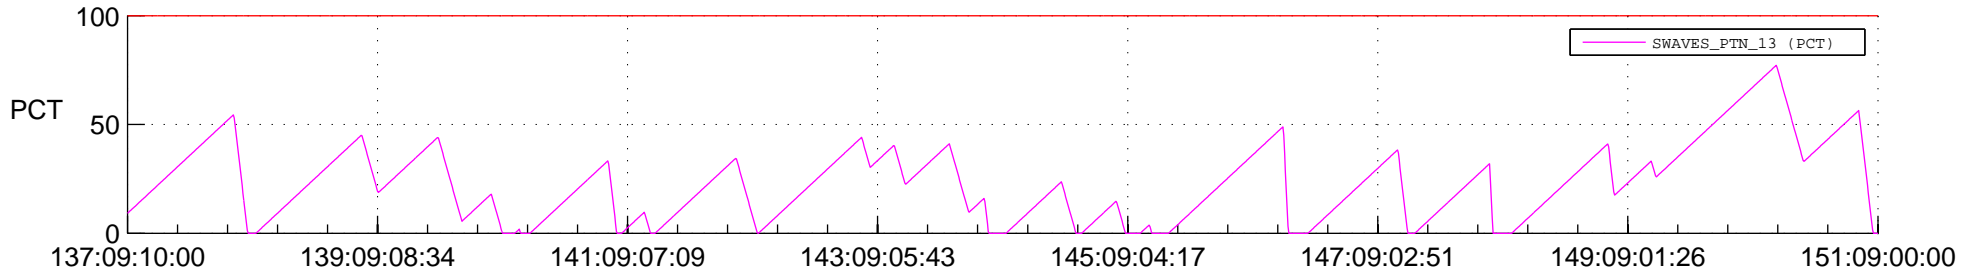

STEREO AHEAD SSR PCT Full Prediction

SWAVES_Percent_Full_Prediction

IMPACT_Percent_Full_Prediction

PLASTIC_Percent_Full_Prediction

Spacecraft_DownLink_Rate

Ground Time (2013:137:09:10:00.000 -2013:151:09:00:00.000)