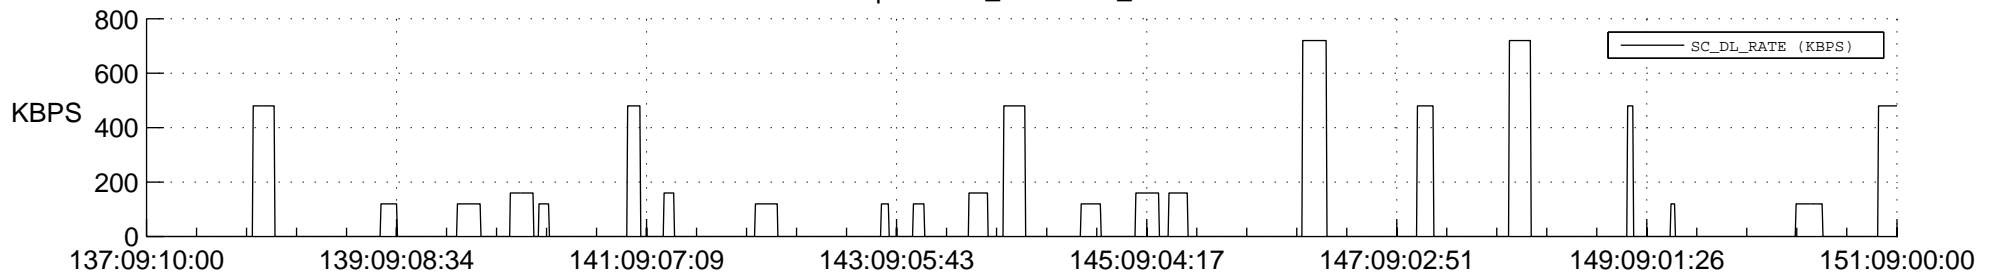

STEREO AHEAD SSR PCT Full Prediction

SWAVES_Percent_Full_Prediction

IMPACT_Percent_Full_Prediction

PLASTIC_Percent_Full_Prediction

Spacecraft_DownLink_Rate

Ground Time (2013:137:09:10:00.000 -2013:151:09:00:00.000)