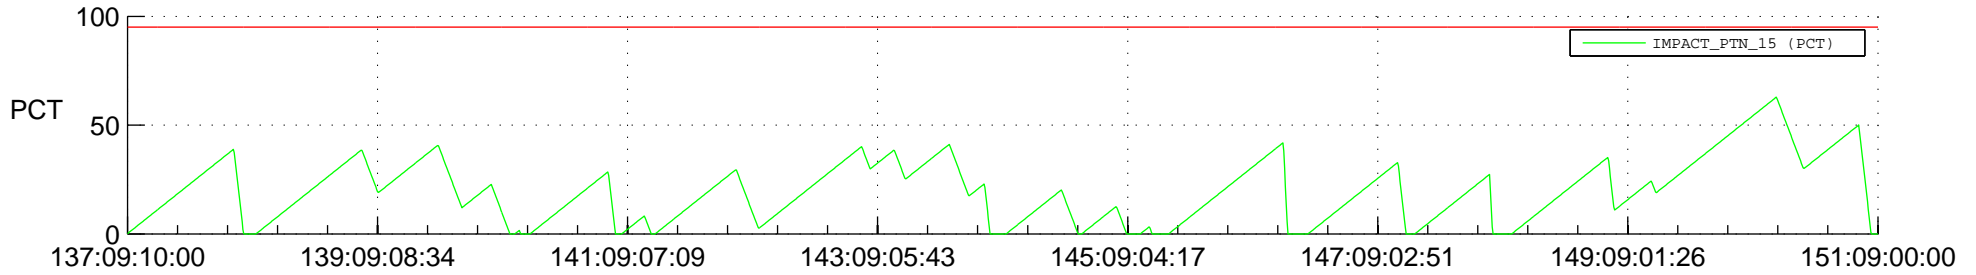

STEREO AHEAD SSR PCT Full Prediction

SWAVES_Percent_Full_Prediction

IMPACT_Percent_Full_Prediction

PLASTIC_Percent_Full_Prediction

Spacecraft_DownLink_Rate

Ground Time (2013:137:09:10:00.000 -2013:151:09:00:00.000)