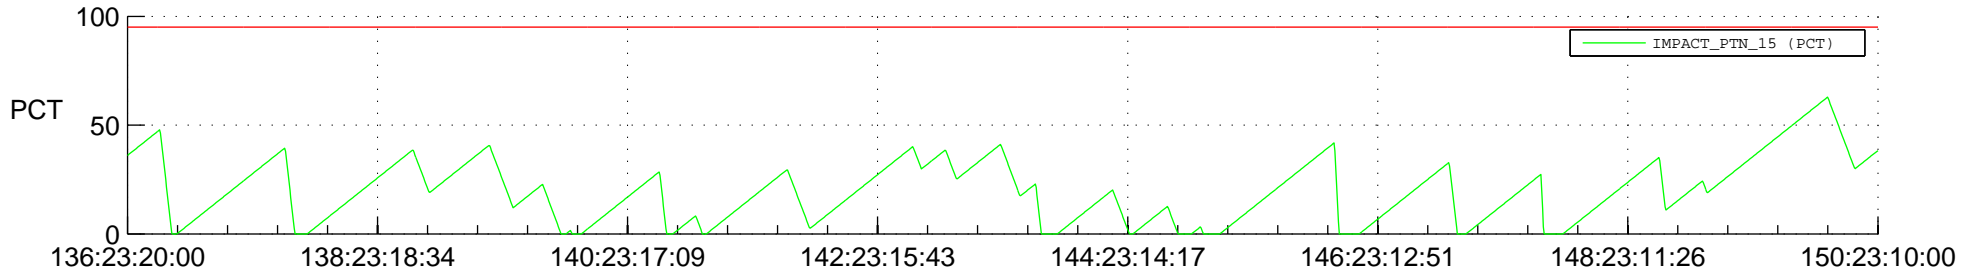

STEREO AHEAD SSR PCT Full Prediction

SWAVES_Percent_Full_Prediction

IMPACT_Percent_Full_Prediction

PLASTIC_Percent_Full_Prediction

Spacecraft_DownLink_Rate