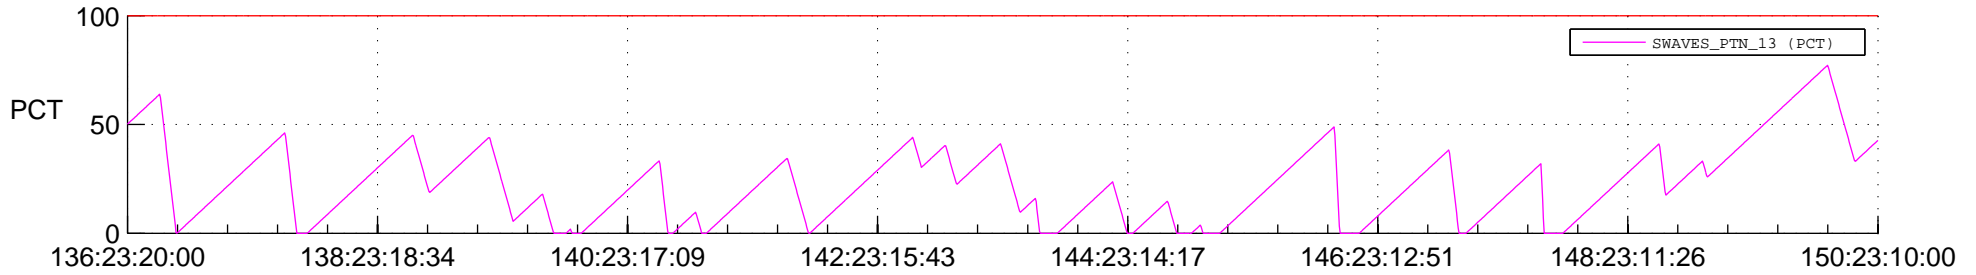

STEREO AHEAD SSR PCT Full Prediction

SWAVES_Percent_Full_Prediction

IMPACT_Percent_Full_Prediction

PLASTIC_Percent_Full_Prediction

Spacecraft_DownLink_Rate