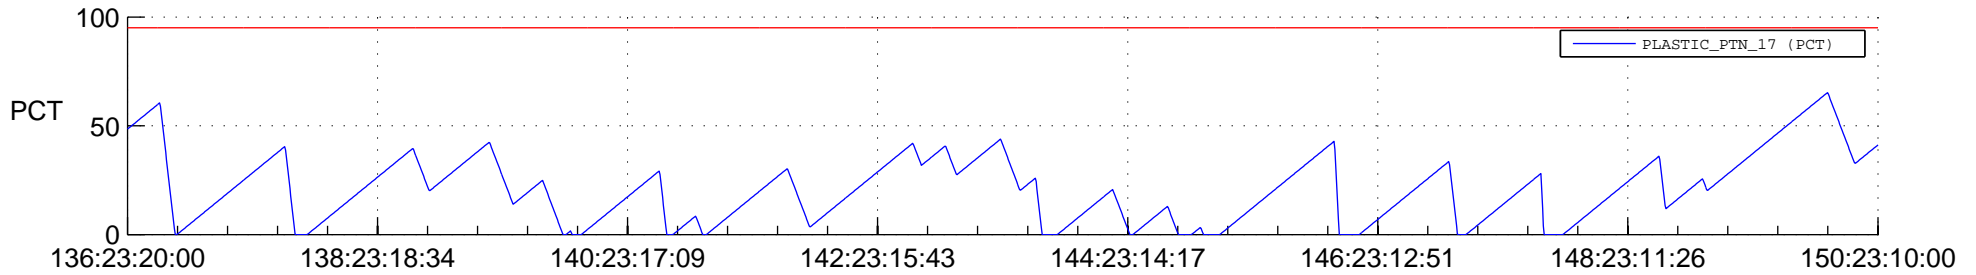

STEREO AHEAD SSR PCT Full Prediction

SWAVES_Percent_Full_Prediction

IMPACT_Percent_Full_Prediction

PLASTIC_Percent_Full_Prediction

Spacecraft_DownLink_Rate