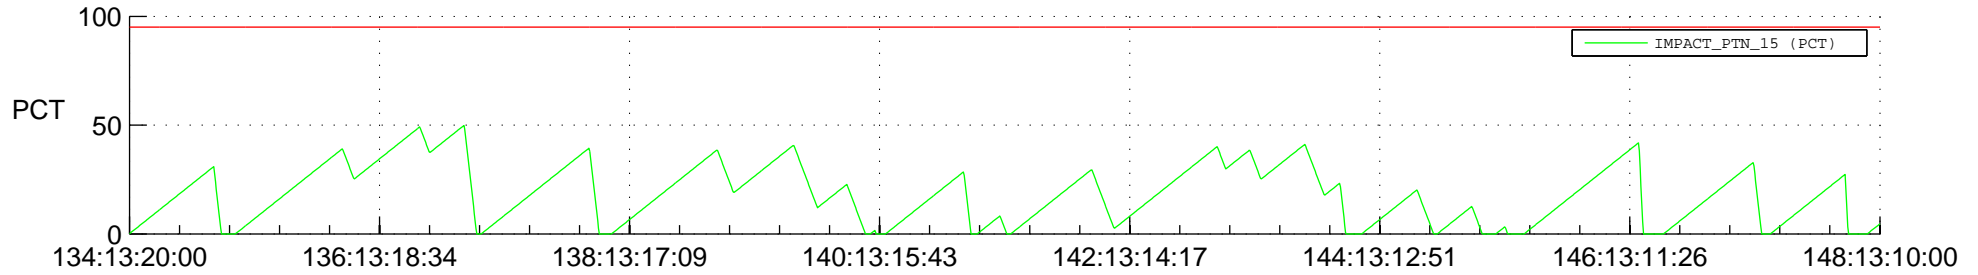

STEREO AHEAD SSR PCT Full Prediction

SWAVES_Percent_Full_Prediction

IMPACT_Percent_Full_Prediction

PLASTIC_Percent_Full_Prediction

Spacecraft_DownLink_Rate