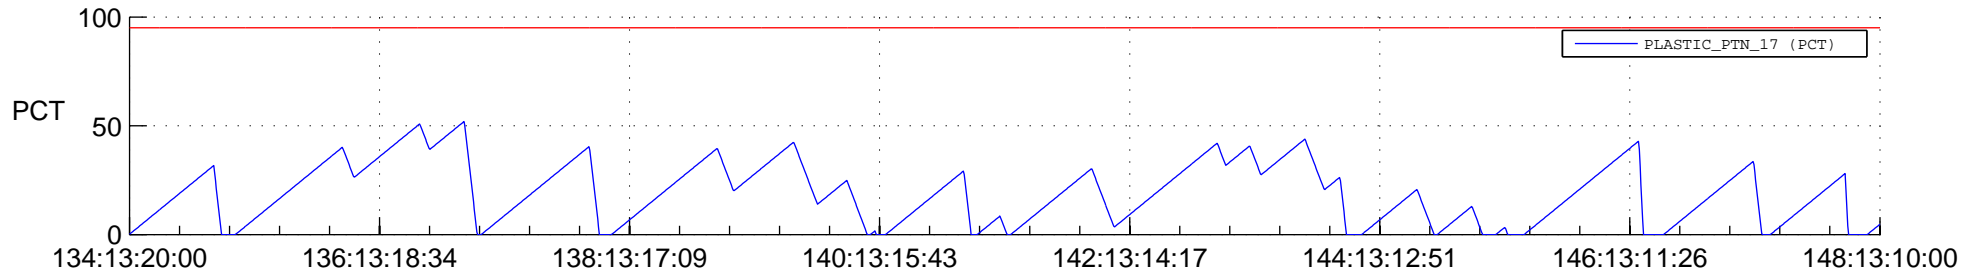

STEREO AHEAD SSR PCT Full Prediction

SWAVES_Percent_Full_Prediction

IMPACT_Percent_Full_Prediction

PLASTIC_Percent_Full_Prediction

Spacecraft_DownLink_Rate