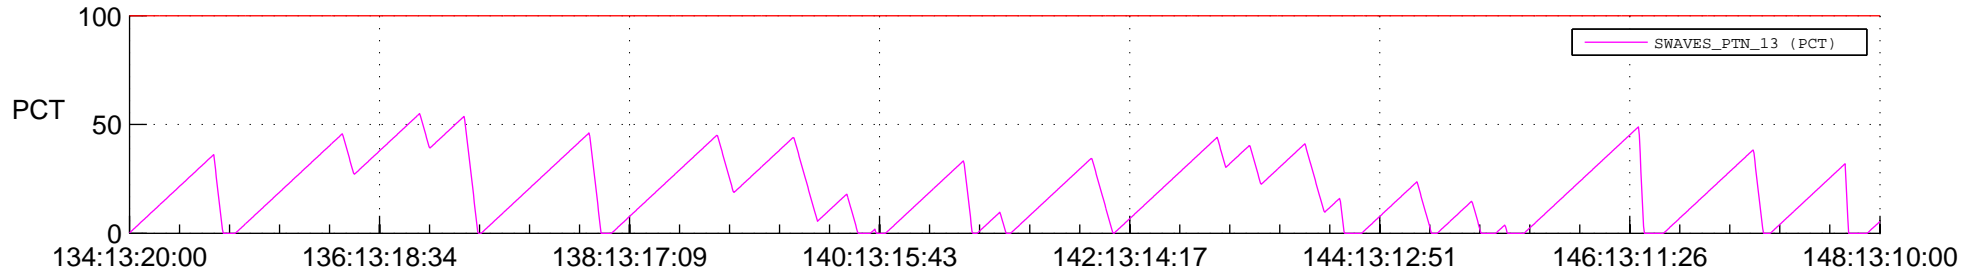

STEREO AHEAD SSR PCT Full Prediction

SWAVES_Percent_Full_Prediction

IMPACT_Percent_Full_Prediction

PLASTIC_Percent_Full_Prediction

Spacecraft_DownLink_Rate