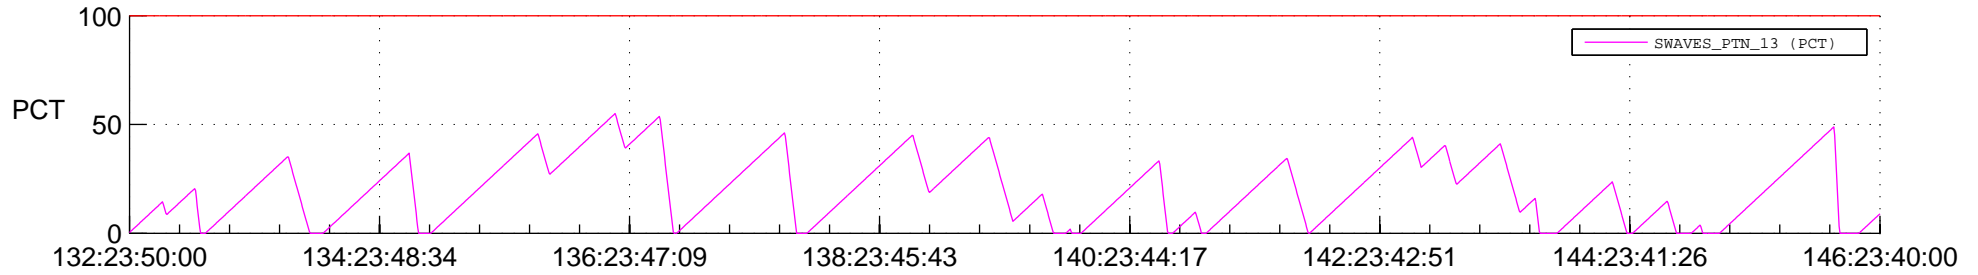

## SWAVES\_Percent\_Full\_Prediction

## Spacecraft\_DownLink\_Rate

Ground Time (2013:132:23:50:00.000 -2013:146:23:40:00.000)