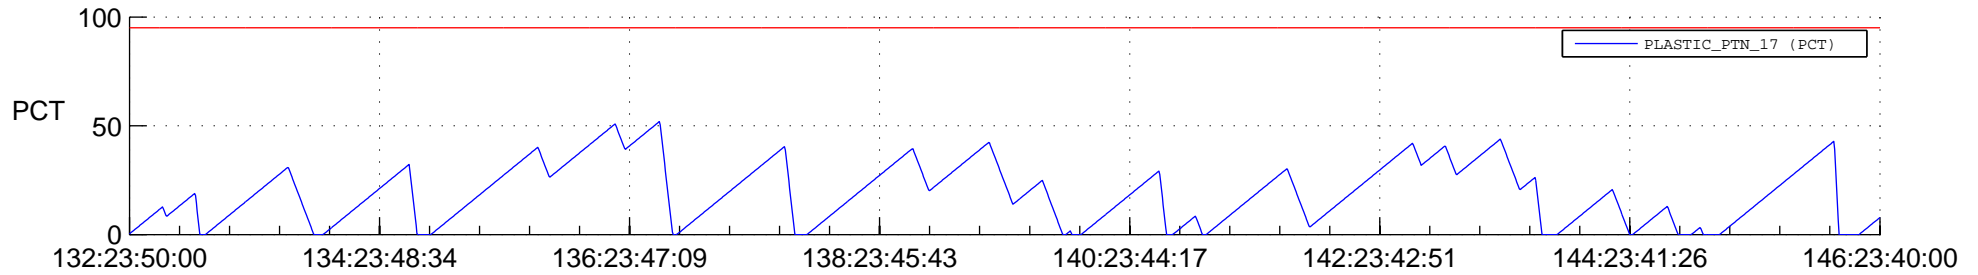

PLASTIC_Percent_Full_Prediction