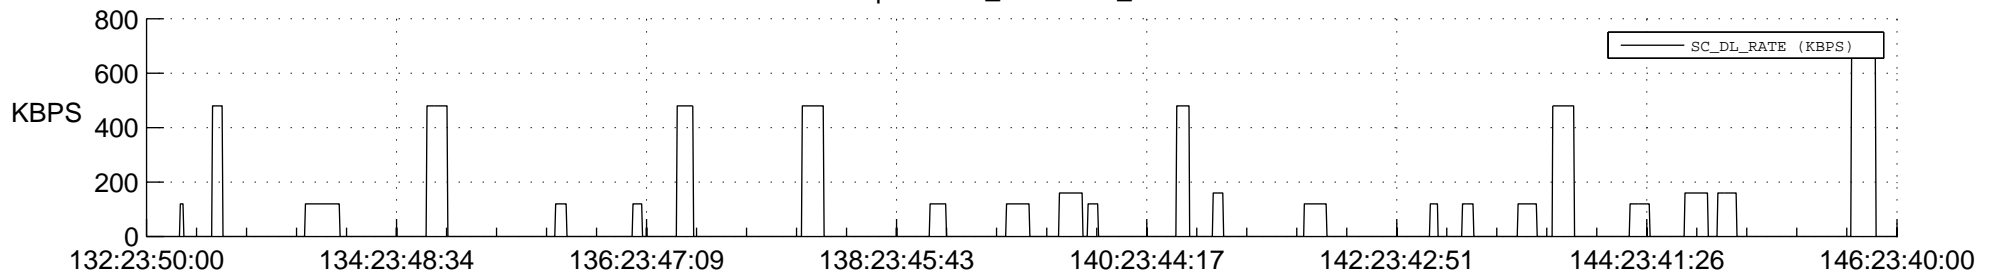

## Spacecraft\_DownLink\_Rate

Ground Time (2013:132:23:50:00.000 -2013:146:23:40:00.000)