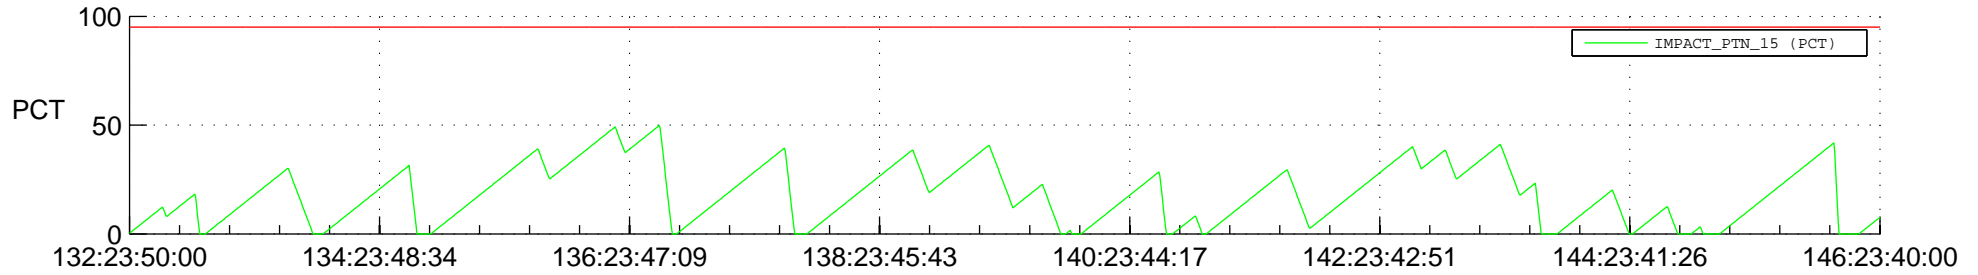

IMPACT_Percent_Full_Prediction