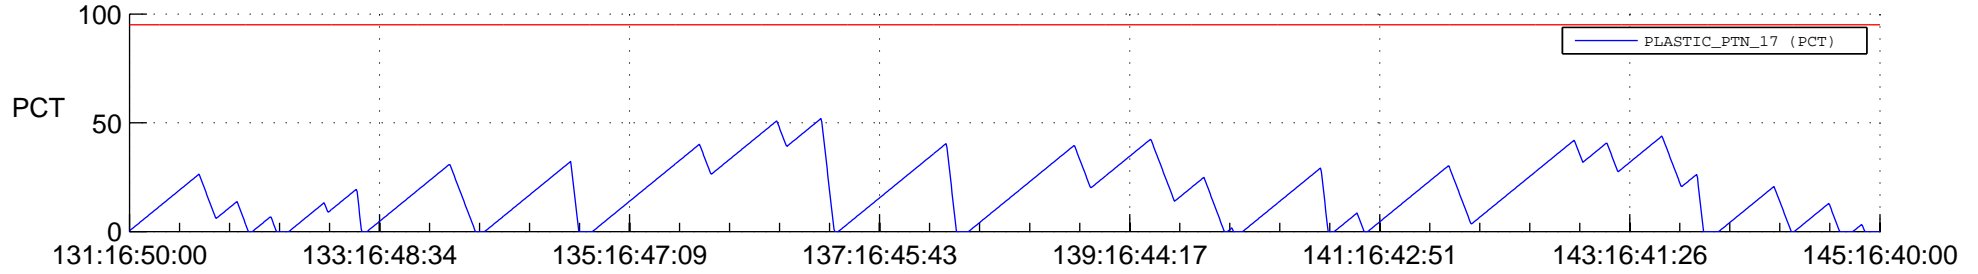

PLASTIC_Percent_Full_Prediction