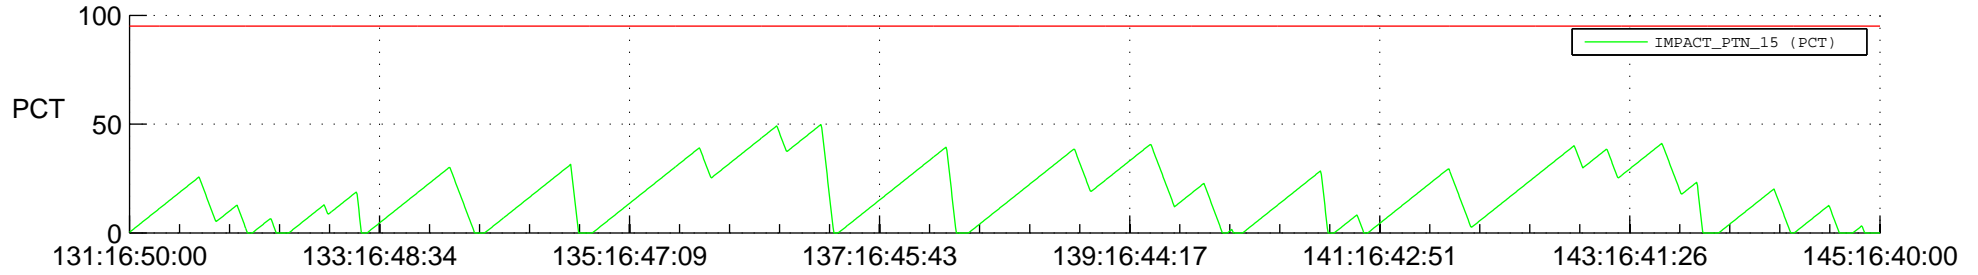

IMPACT_Percent_Full_Prediction