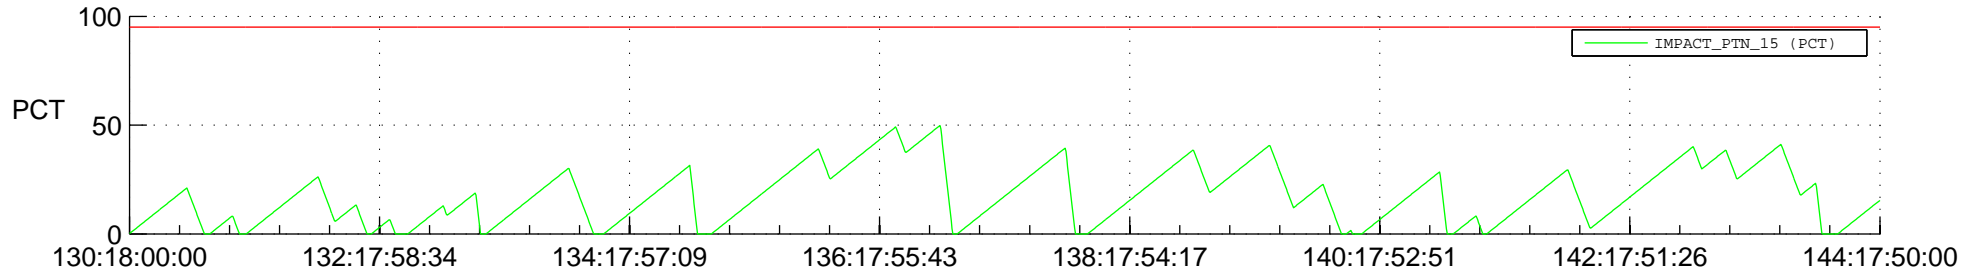

STEREO AHEAD SSR PCT Full Prediction

SWAVES_Percent_Full_Prediction

IMPACT_Percent_Full_Prediction

PLASTIC_Percent_Full_Prediction

Spacecraft_DownLink_Rate