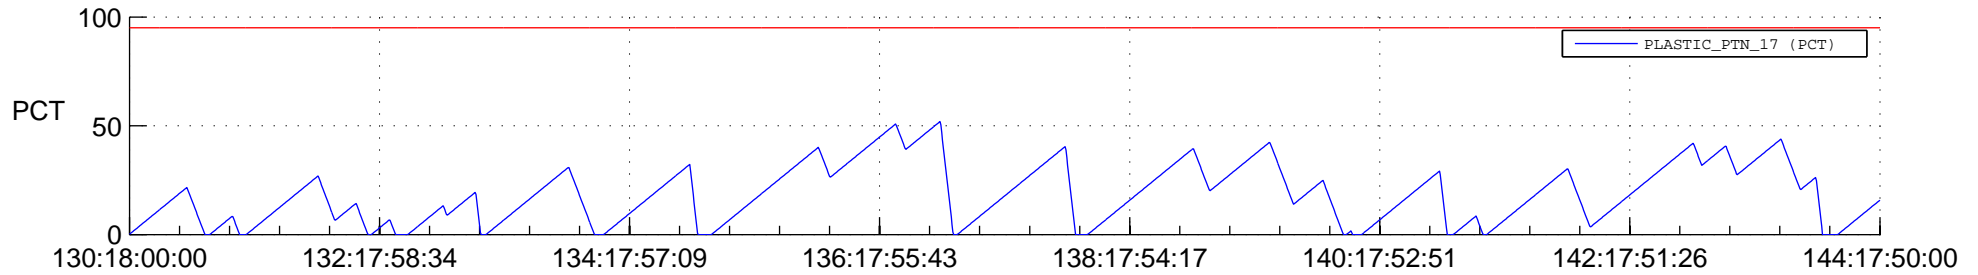

STEREO AHEAD SSR PCT Full Prediction

SWAVES_Percent_Full_Prediction

IMPACT_Percent_Full_Prediction

PLASTIC_Percent_Full_Prediction

Spacecraft_DownLink_Rate