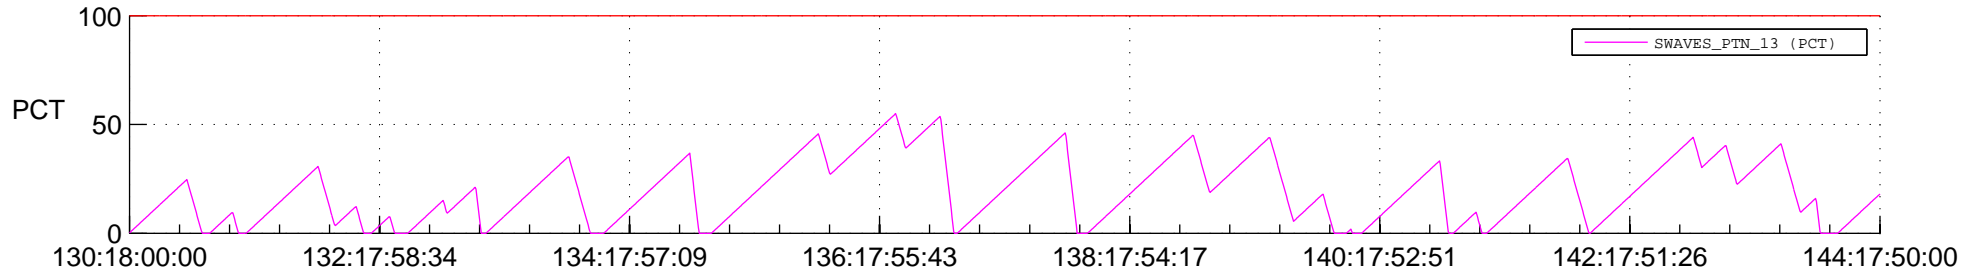

STEREO AHEAD SSR PCT Full Prediction

SWAVES_Percent_Full_Prediction

IMPACT_Percent_Full_Prediction

PLASTIC_Percent_Full_Prediction

Spacecraft_DownLink_Rate