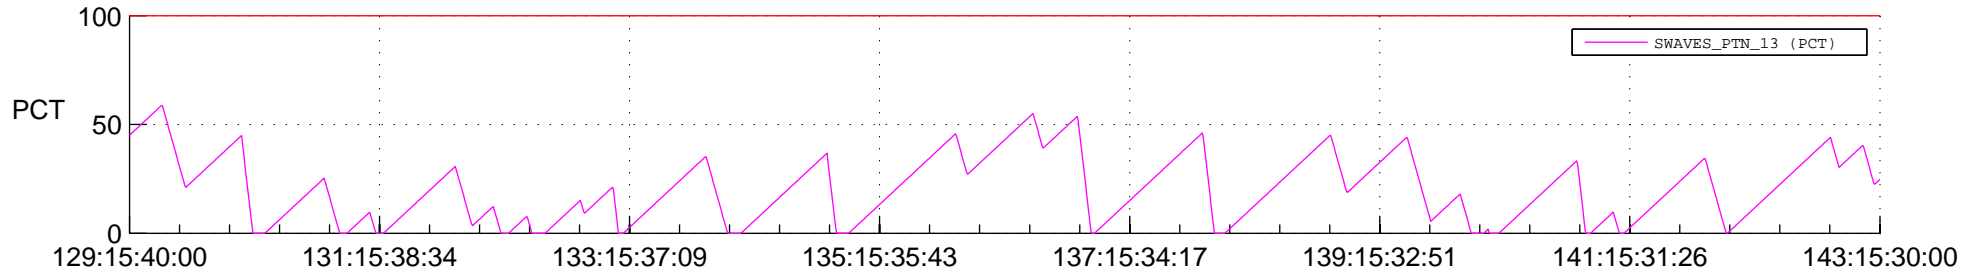

STEREO AHEAD SSR PCT Full Prediction

SWAVES_Percent_Full_Prediction

IMPACT_Percent_Full_Prediction

PLASTIC_Percent_Full_Prediction

Spacecraft_DownLink_Rate

Ground Time (2013:129:15:40:00.000 -2013:143:15:30:00.000)