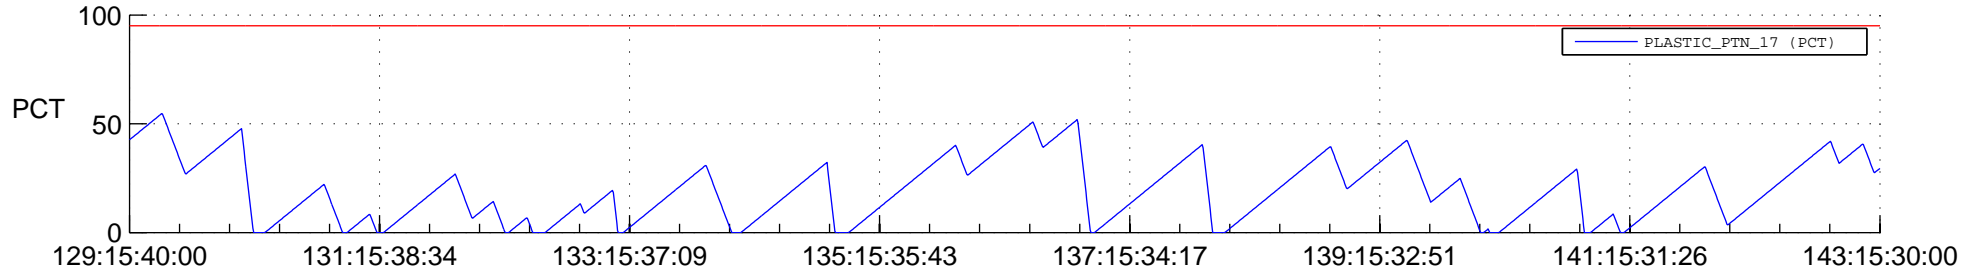

STEREO AHEAD SSR PCT Full Prediction

SWAVES_Percent_Full_Prediction

IMPACT_Percent_Full_Prediction

PLASTIC_Percent_Full_Prediction

Spacecraft_DownLink_Rate

Ground Time (2013:129:15:40:00.000 -2013:143:15:30:00.000)