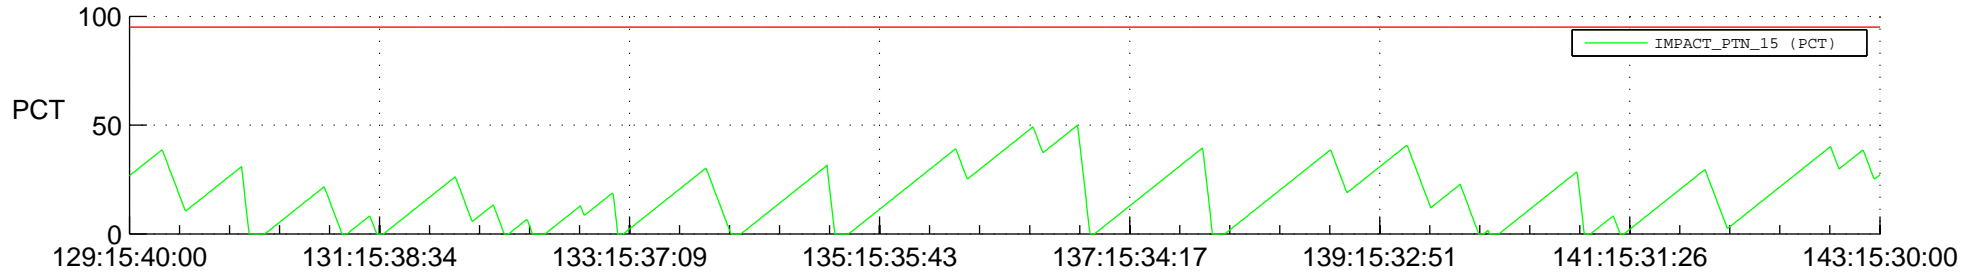

STEREO AHEAD SSR PCT Full Prediction

SWAVES_Percent_Full_Prediction

IMPACT_Percent_Full_Prediction

PLASTIC_Percent_Full_Prediction

Spacecraft_DownLink_Rate

Ground Time (2013:129:15:40:00.000 -2013:143:15:30:00.000)