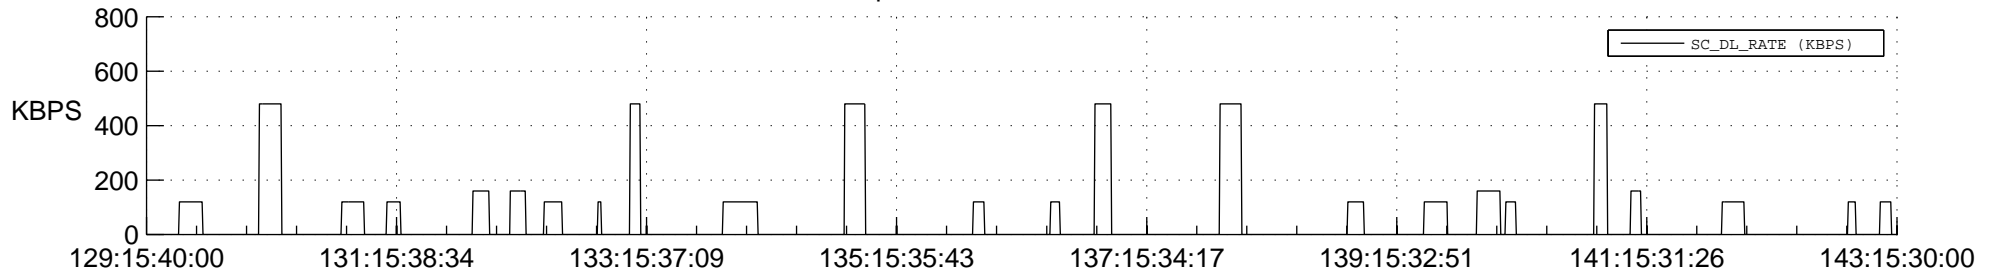

STEREO AHEAD SSR PCT Full Prediction

SWAVES_Percent_Full_Prediction

IMPACT_Percent_Full_Prediction

PLASTIC_Percent_Full_Prediction

Spacecraft_DownLink_Rate

Ground Time (2013:129:15:40:00.000 -2013:143:15:30:00.000)