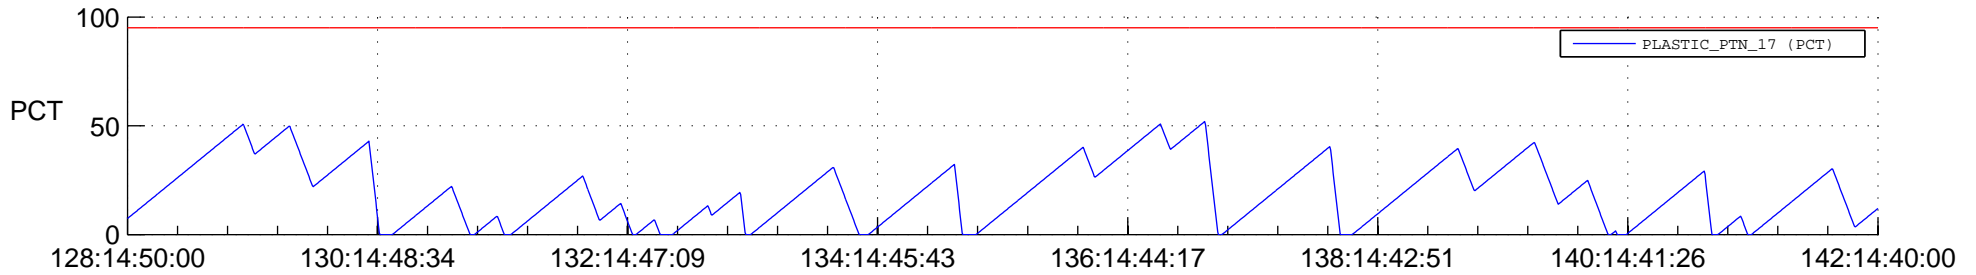

PLASTIC_Percent_Full_Prediction