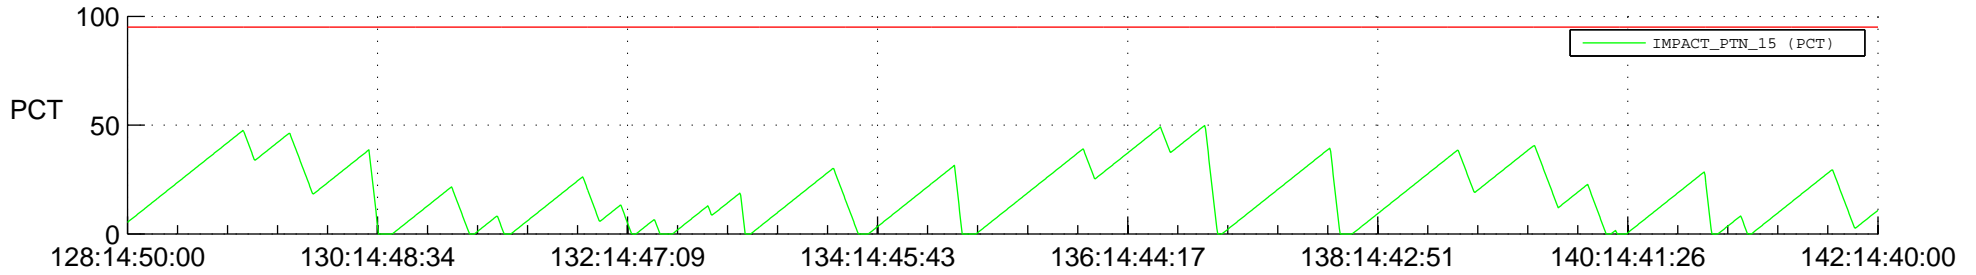

IMPACT_Percent_Full_Prediction