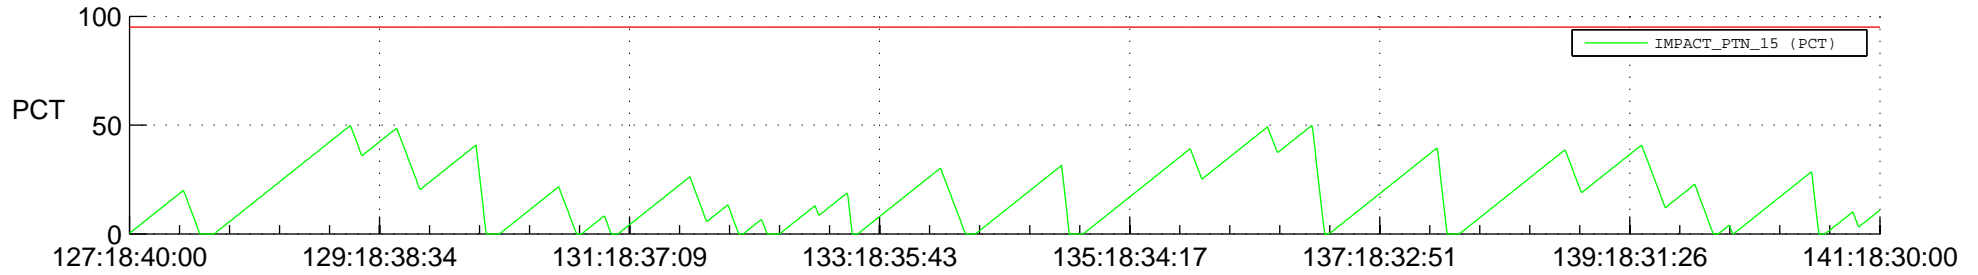

IMPACT_Percent_Full_Prediction