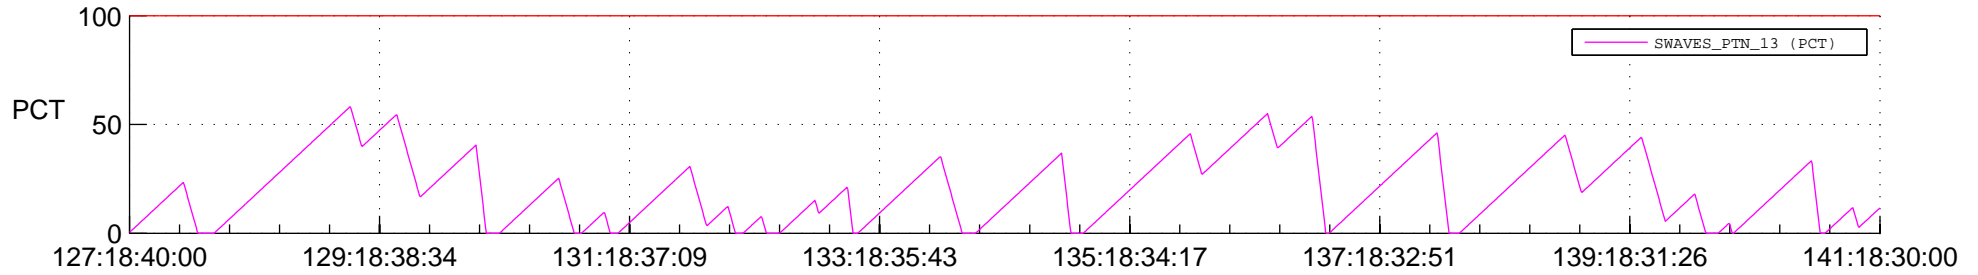

## SWAVES\_Percent\_Full\_Prediction

## Spacecraft\_DownLink\_Rate

Ground Time (2013:127:18:40:00.000 -2013:141:18:30:00.000)