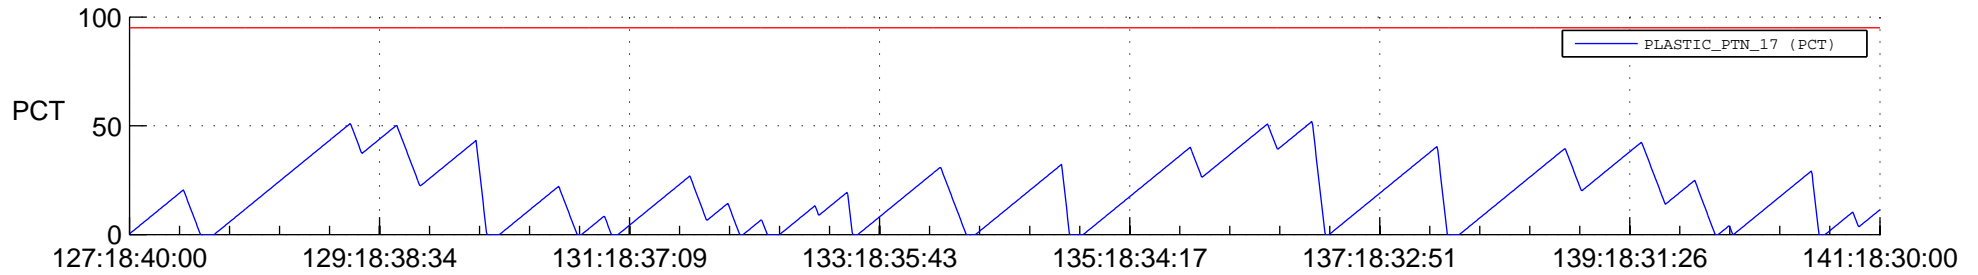

## SWAVES\_Percent\_Full\_Prediction

## Spacecraft\_DownLink\_Rate

Ground Time (2013:127:18:40:00.000 -2013:141:18:30:00.000)