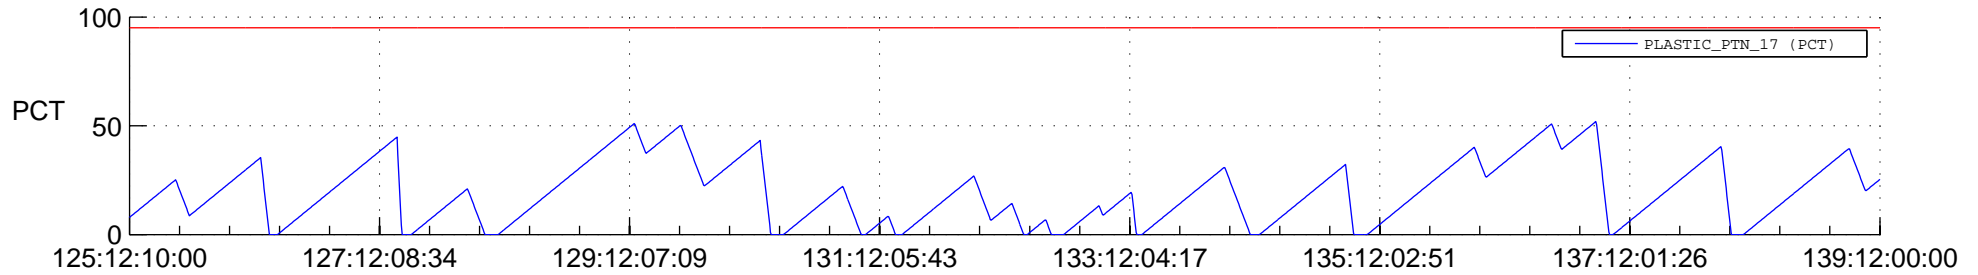

STEREO AHEAD SSR PCT Full Prediction

SWAVES_Percent_Full_Prediction

IMPACT_Percent_Full_Prediction

PLASTIC_Percent_Full_Prediction

Spacecraft_DownLink_Rate