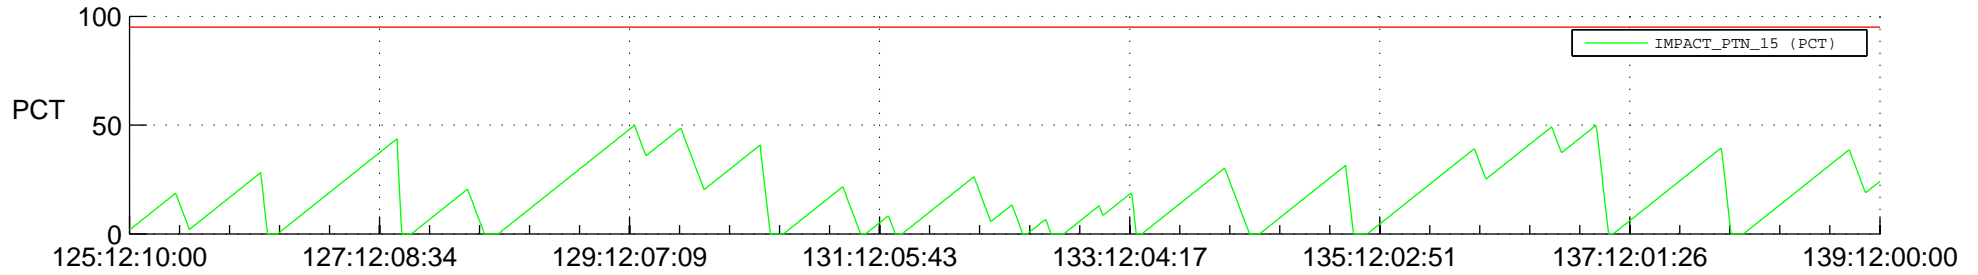

STEREO AHEAD SSR PCT Full Prediction

SWAVES_Percent_Full_Prediction

IMPACT_Percent_Full_Prediction

PLASTIC_Percent_Full_Prediction

Spacecraft_DownLink_Rate