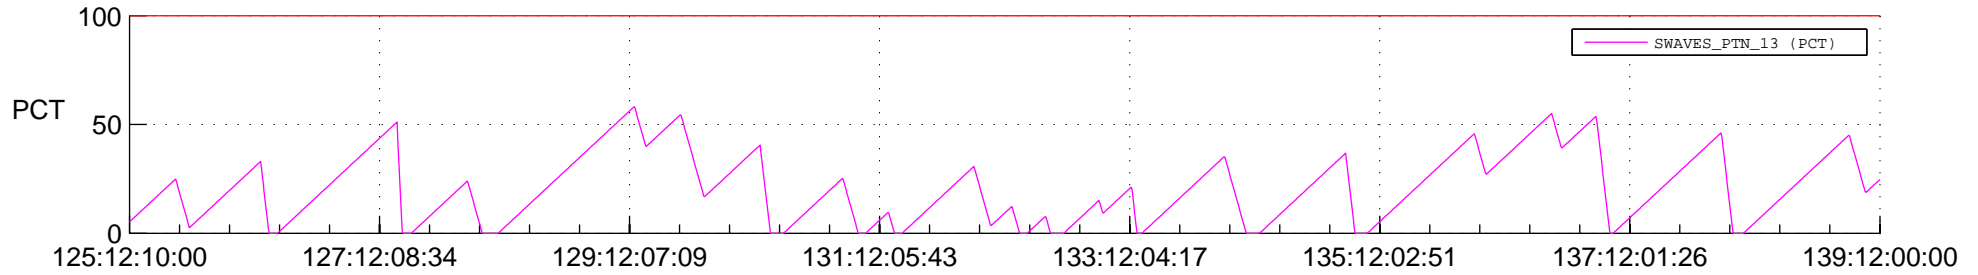

STEREO AHEAD SSR PCT Full Prediction

SWAVES_Percent_Full_Prediction

IMPACT_Percent_Full_Prediction

PLASTIC_Percent_Full_Prediction

Spacecraft_DownLink_Rate