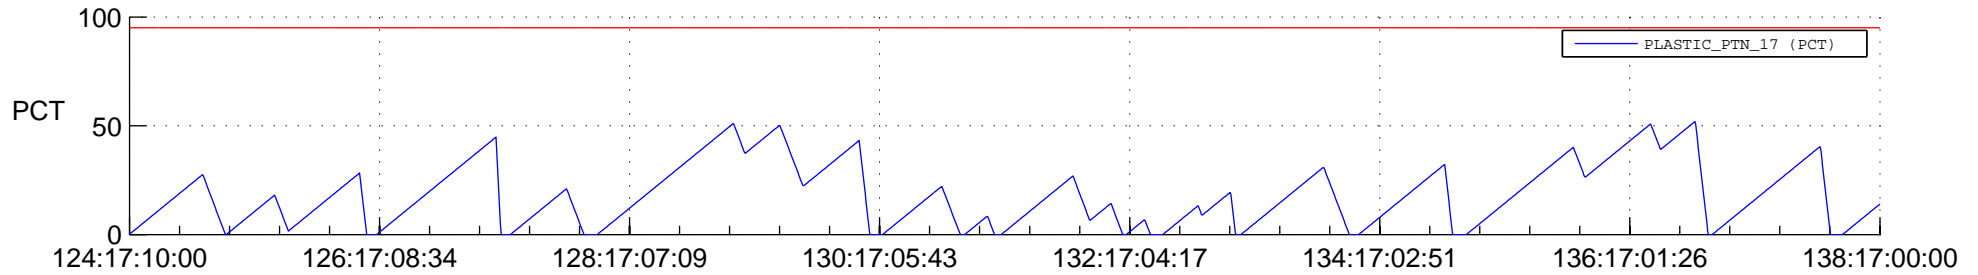

## SWAVES\_Percent\_Full\_Prediction

## Spacecraft\_DownLink\_Rate

Ground Time (2013:124:17:10:00.000 -2013:138:17:00:00.000)