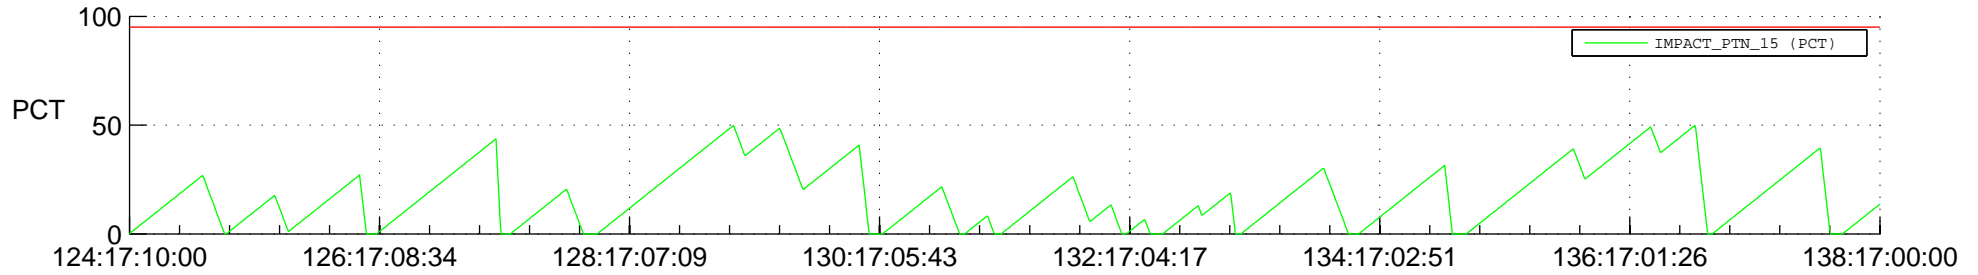

IMPACT_Percent_Full_Prediction