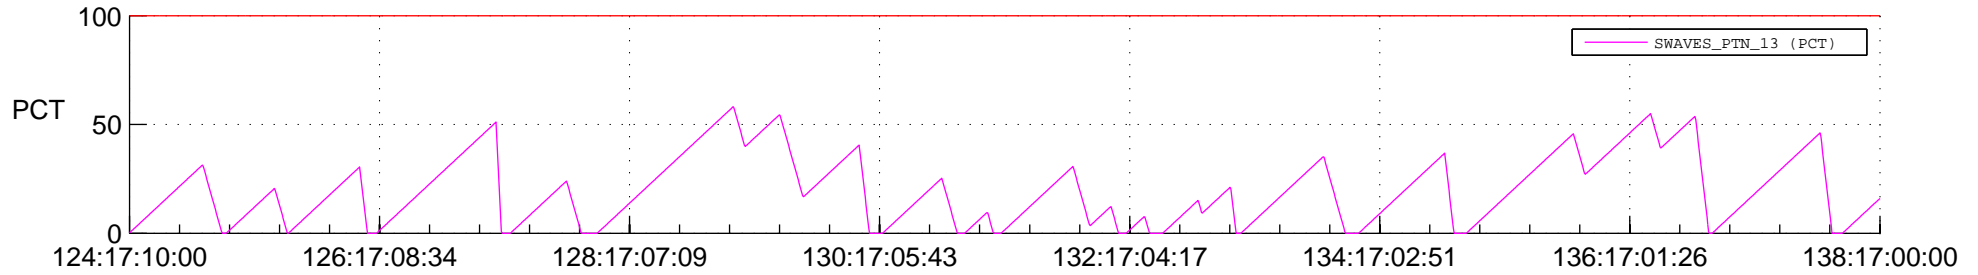

## SWAVES\_Percent\_Full\_Prediction

## Spacecraft\_DownLink\_Rate

Ground Time (2013:124:17:10:00.000 -2013:138:17:00:00.000)