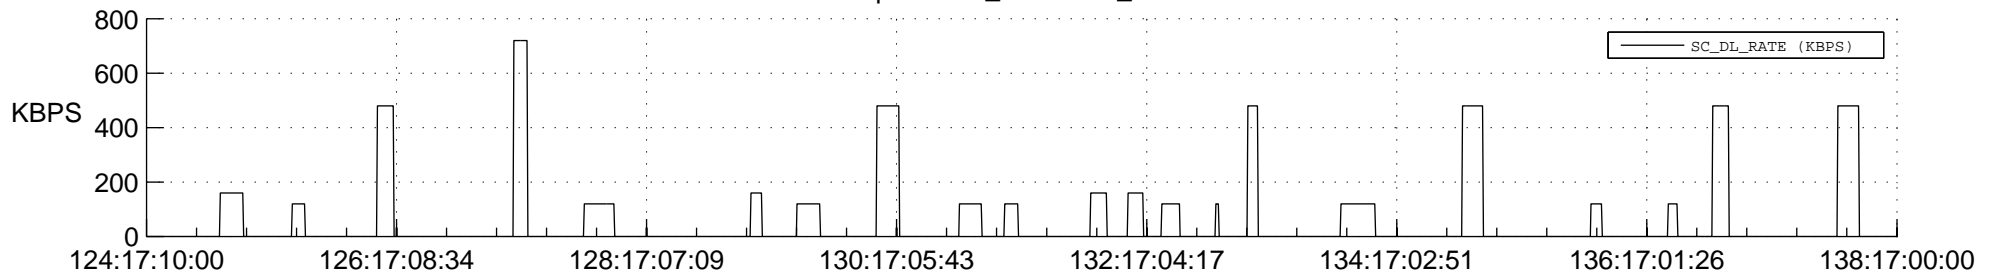

## Spacecraft\_DownLink\_Rate

Ground Time (2013:124:17:10:00.000 -2013:138:17:00:00.000)