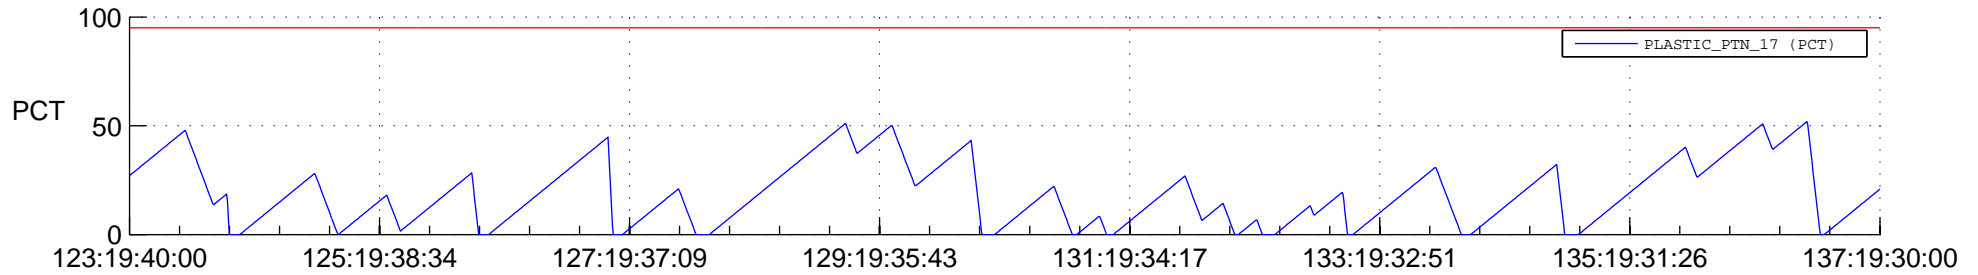

STEREO AHEAD SSR PCT Full Prediction

SWAVES_Percent_Full_Prediction

IMPACT_Percent_Full_Prediction

PLASTIC_Percent_Full_Prediction

Spacecraft_DownLink_Rate

Ground Time (2013:123:19:40:00.000 -2013:137:19:30:00.000)