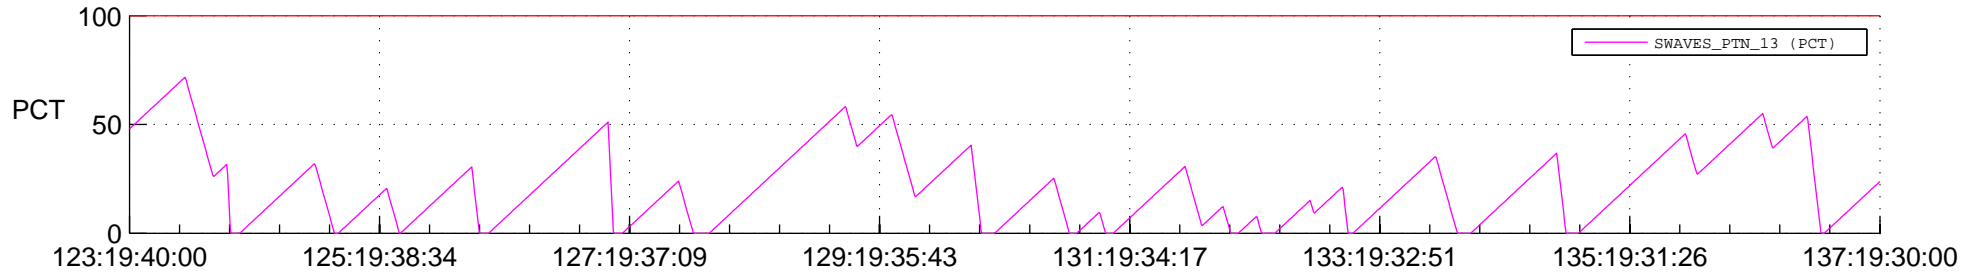

STEREO AHEAD SSR PCT Full Prediction

SWAVES_Percent_Full_Prediction

IMPACT_Percent_Full_Prediction

PLASTIC_Percent_Full_Prediction

Spacecraft_DownLink_Rate

Ground Time (2013:123:19:40:00.000 -2013:137:19:30:00.000)