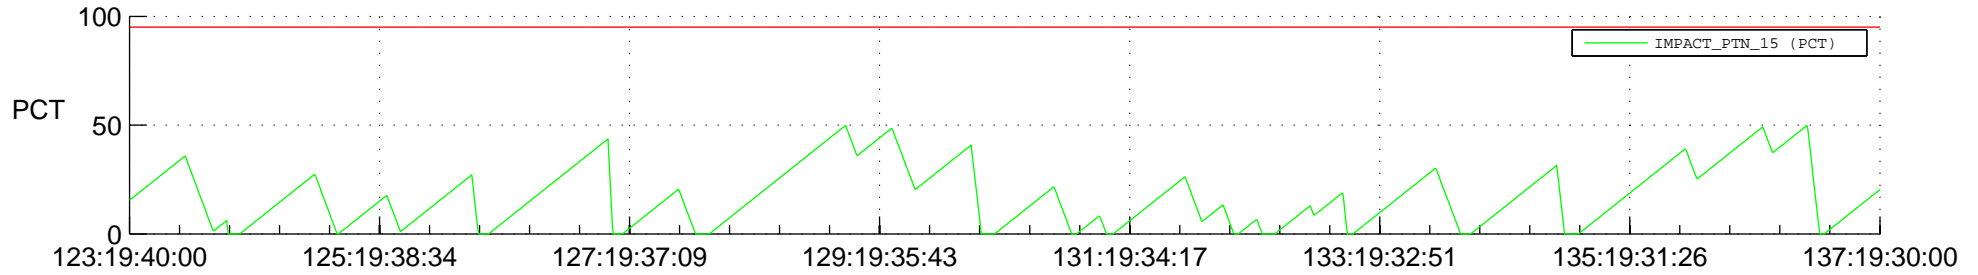

STEREO AHEAD SSR PCT Full Prediction

SWAVES_Percent_Full_Prediction

IMPACT_Percent_Full_Prediction

PLASTIC_Percent_Full_Prediction

Spacecraft_DownLink_Rate

Ground Time (2013:123:19:40:00.000 -2013:137:19:30:00.000)