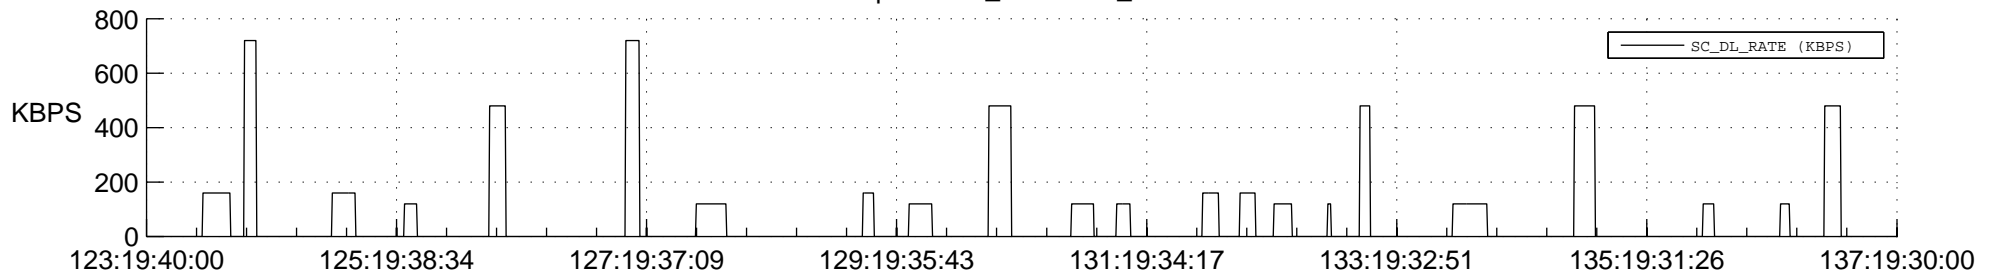

STEREO AHEAD SSR PCT Full Prediction

SWAVES_Percent_Full_Prediction

IMPACT_Percent_Full_Prediction

PLASTIC_Percent_Full_Prediction

Spacecraft_DownLink_Rate

Ground Time (2013:123:19:40:00.000 -2013:137:19:30:00.000)