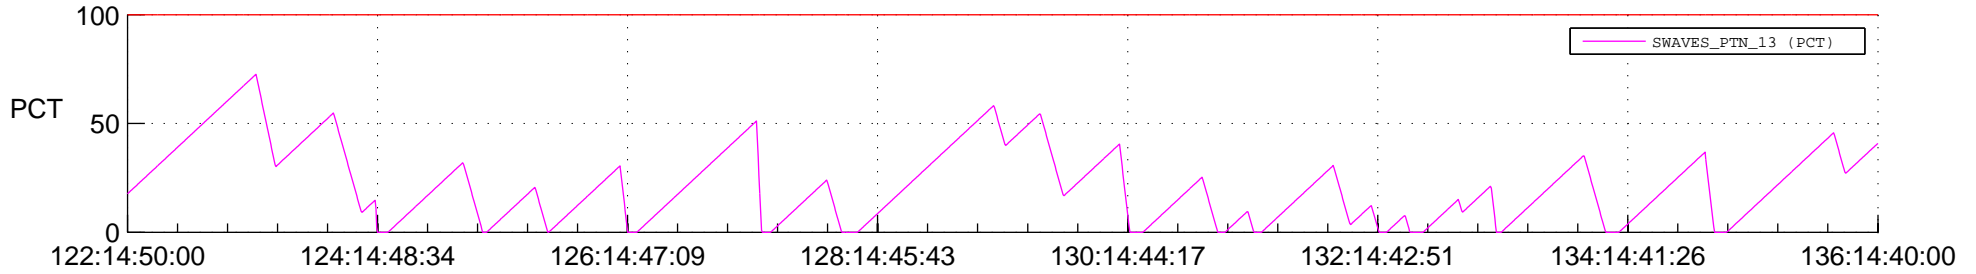

## SWAVES\_Percent\_Full\_Prediction

## Spacecraft\_DownLink\_Rate

Ground Time (2013:122:14:50:00.000 -2013:136:14:40:00.000)