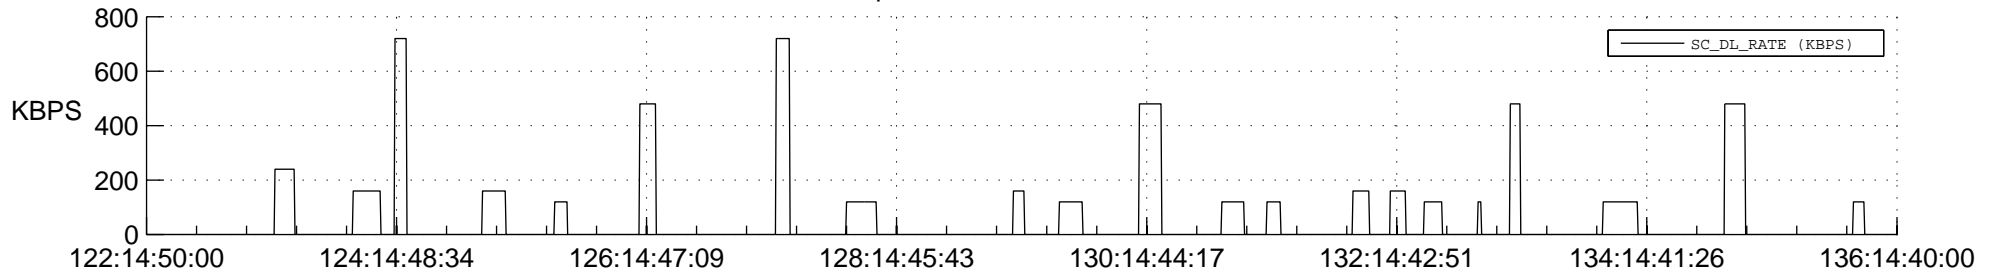

## Spacecraft\_DownLink\_Rate

Ground Time (2013:122:14:50:00.000 -2013:136:14:40:00.000)