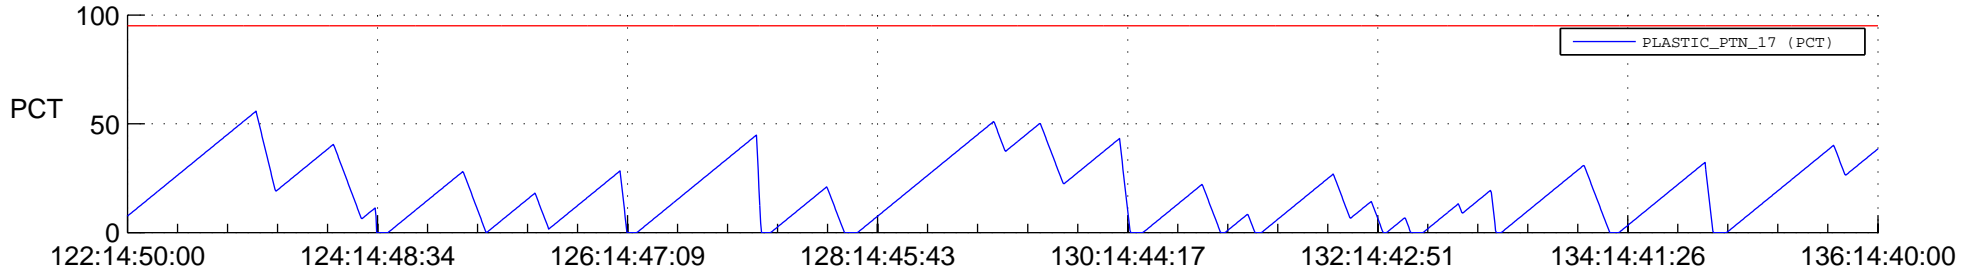

# STEREO AHEAD SSR PCT Full Prediction

## SWAVES\_Percent\_Full\_Prediction

## Spacecraft\_DownLink\_Rate

Ground Time (2013:122:14:50:00.000 -2013:136:14:40:00.000)