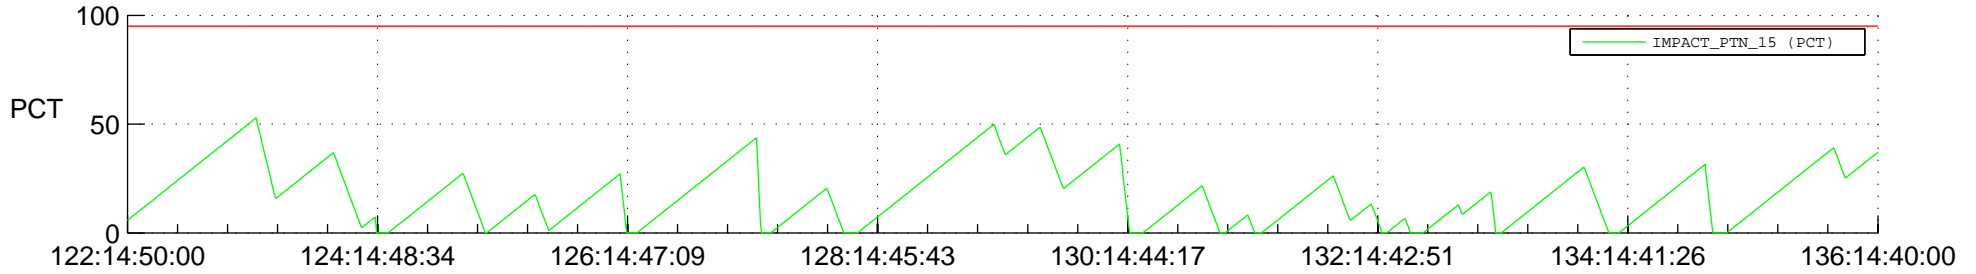

IMPACT_Percent_Full_Prediction